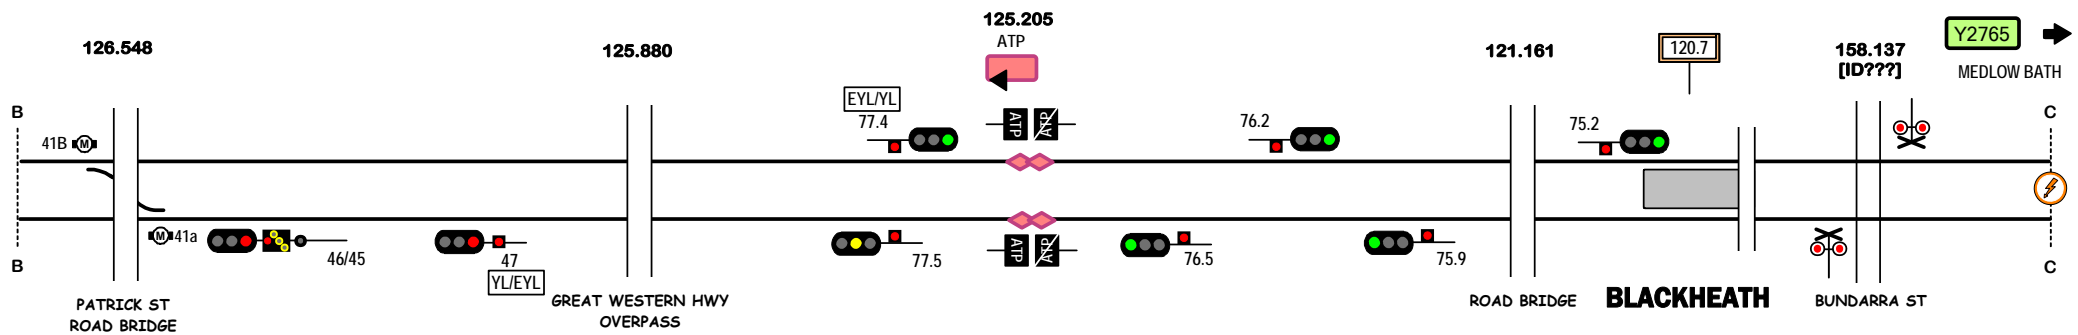

← Y2763

NEWNES JUNCTION

137.1

137.060 [ID??]

136.406

133.416

STANDARD GAUGE TRACK
BELL - BLACKHEATH