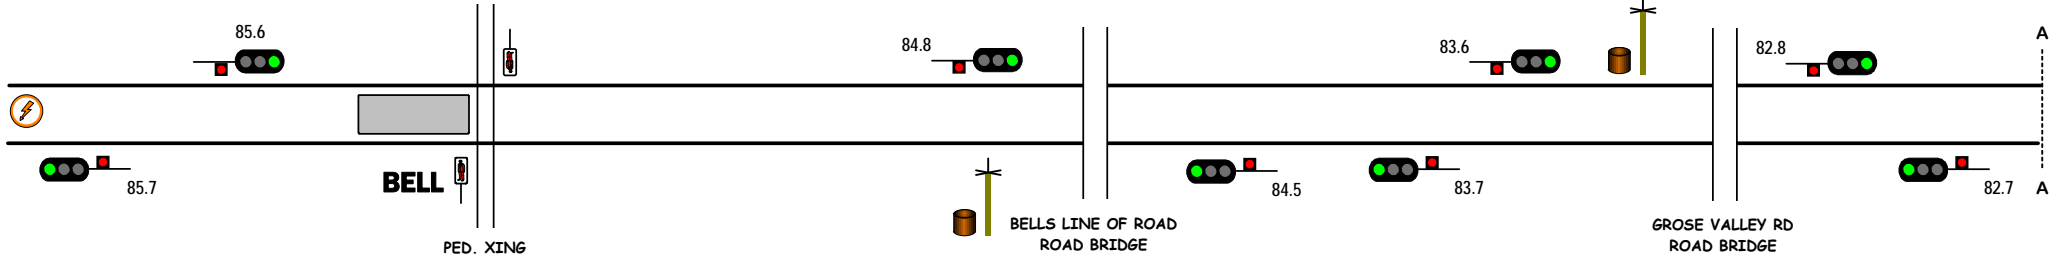

← Y2763

NEWNES JUNCTION

137.1

137.060 [ID??]

136.406

133.416

STANDARD GAUGE TRACK
BELL - BLACKHEATH