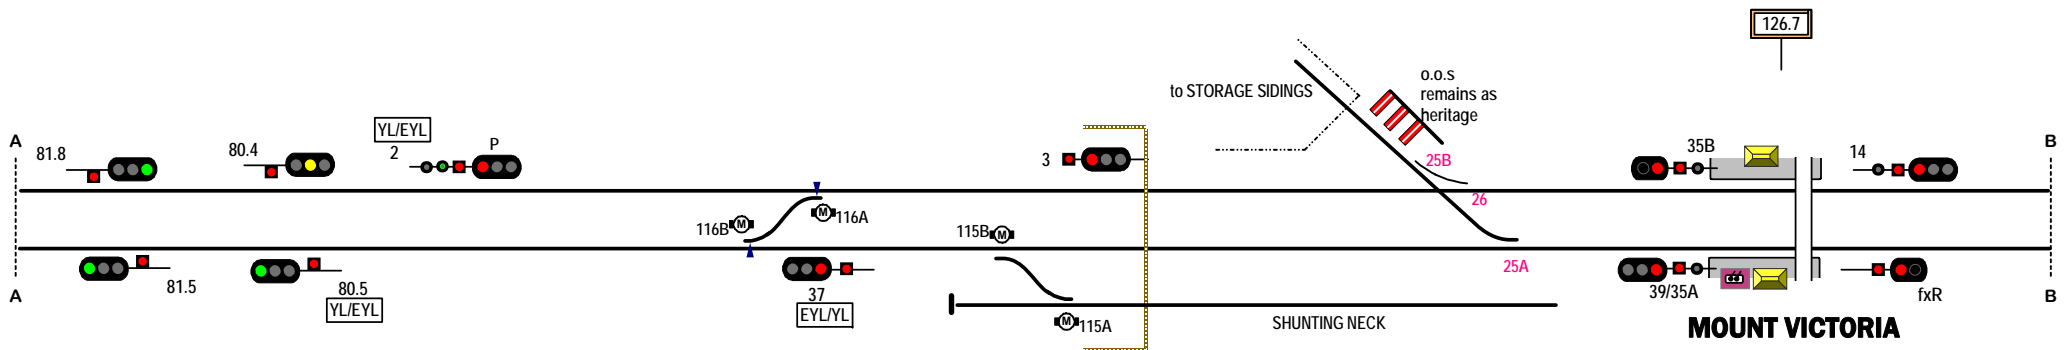

← Y2763

NEWNES JUNCTION

137.1

137.060 [ID??]

136.406

133.416

STANDARD GAUGE TRACK
BELL - BLACKHEATH