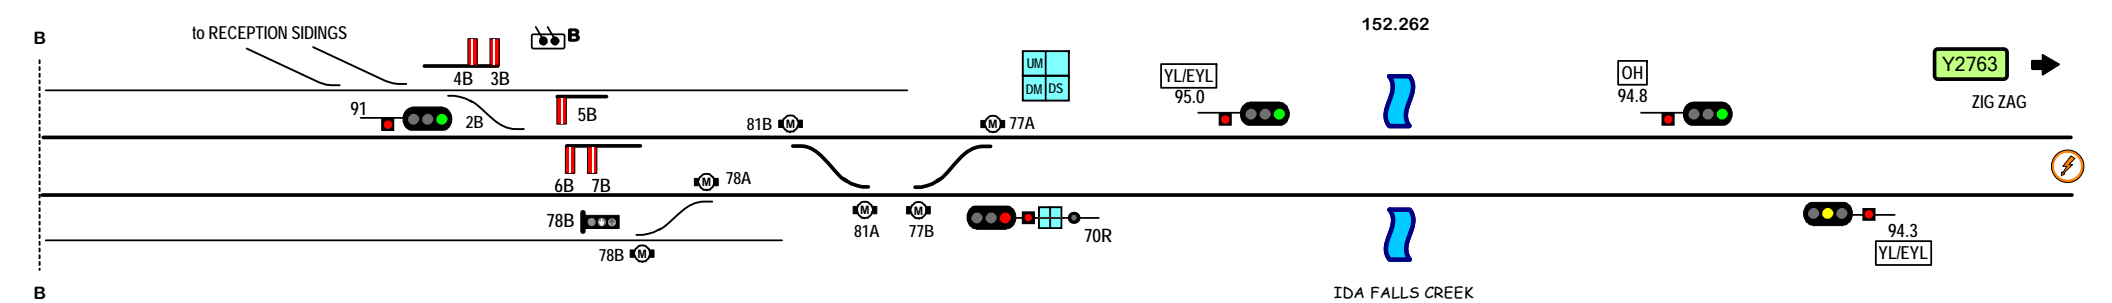

JHR CRN
WESTERN LINE to ORANGE

← N1461
COX'S CREEK

STANDARD GAUGE TRACK BOWENFELS - (OAKY PARK)