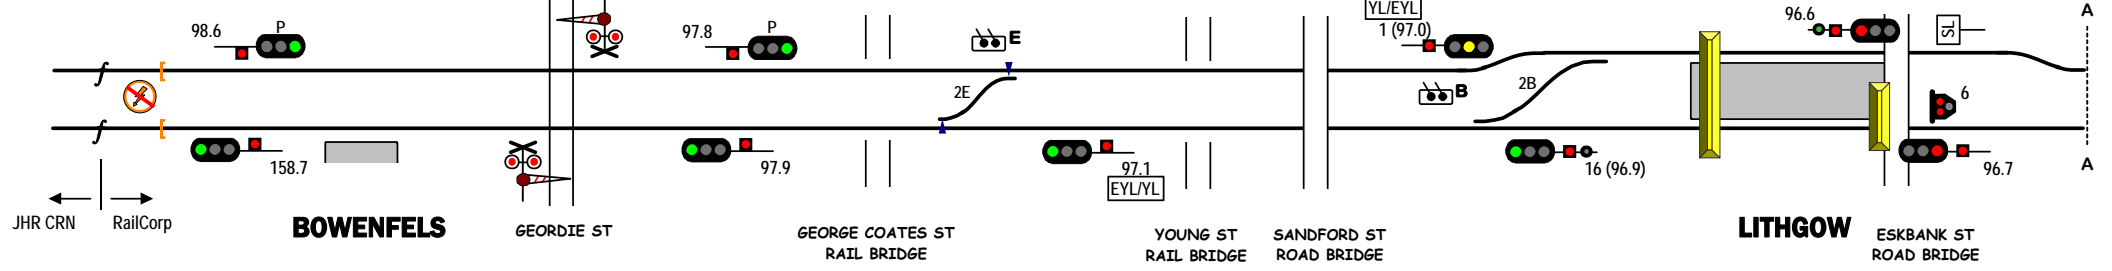

JHR CRN
WESTERN LINE to ORANGE

← N1461
COX'S CREEK

STANDARD GAUGE TRACK BOWENFELS - (OAKY PARK)