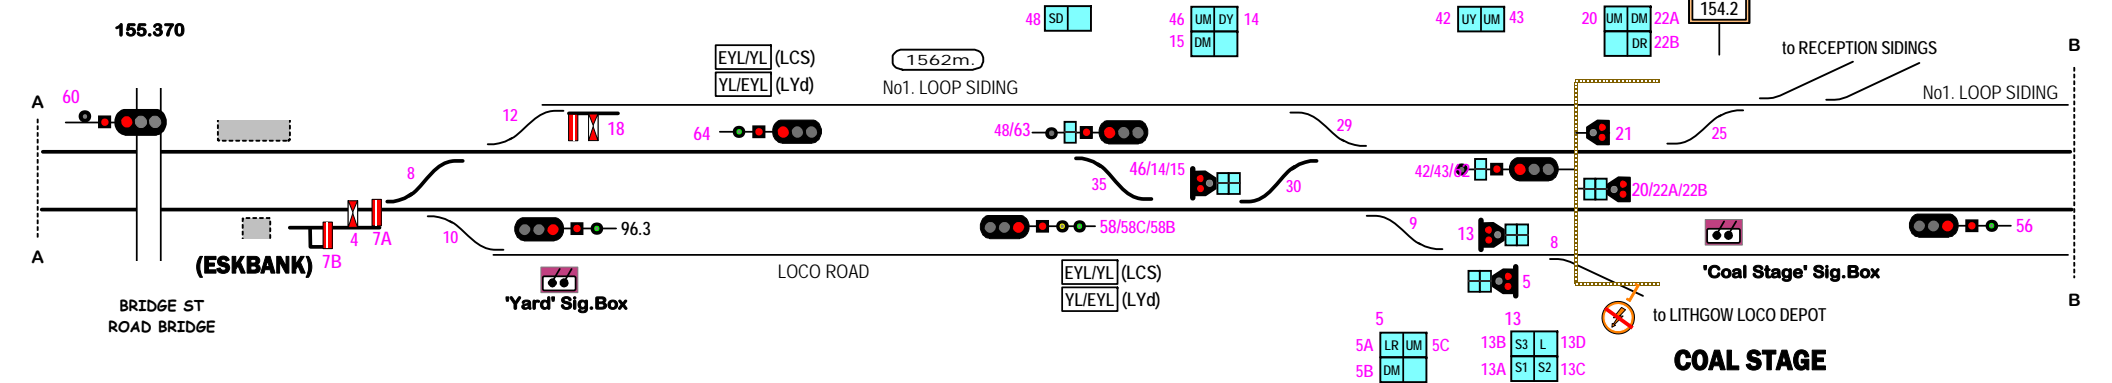

JHR CRN
WESTERN LINE to ORANGE

← N1461
COX'S CREEK

STANDARD GAUGE TRACK BOWENFELS - (OAKY PARK)