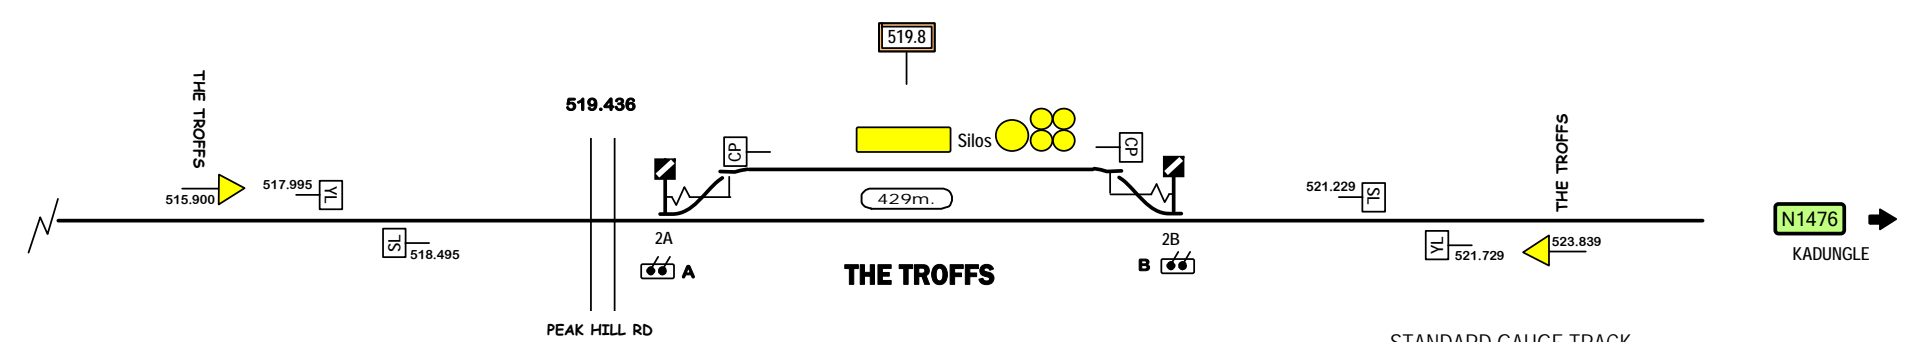

BOGAN GATE NORTH

TRUNDLE

THE TROFFS

STANDARD GAUGE TRACK
BOGAN GATE NORTH - THE TROFFS

Signal Locations

Home Support

© 2010 G F Vincent

N1475