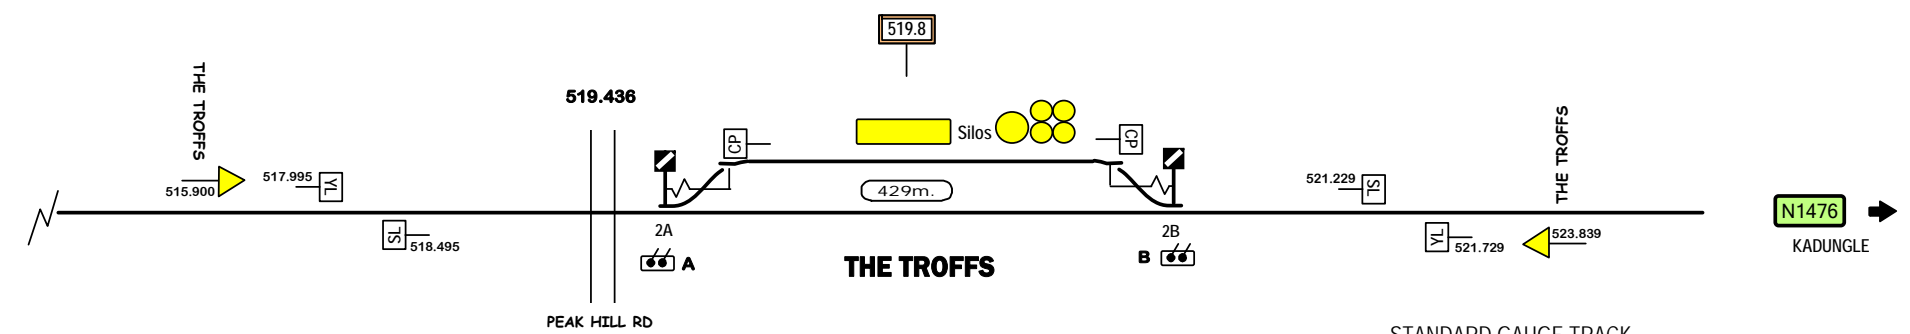

BOGAN GATE NORTH

TRUNDLE

THE TROFFS

STANDARD GAUGE TRACK
BOGAN GATE NORTH - THE TROFFS

Signal Locations

Home Support

© 2010 G F Vincent

N1475