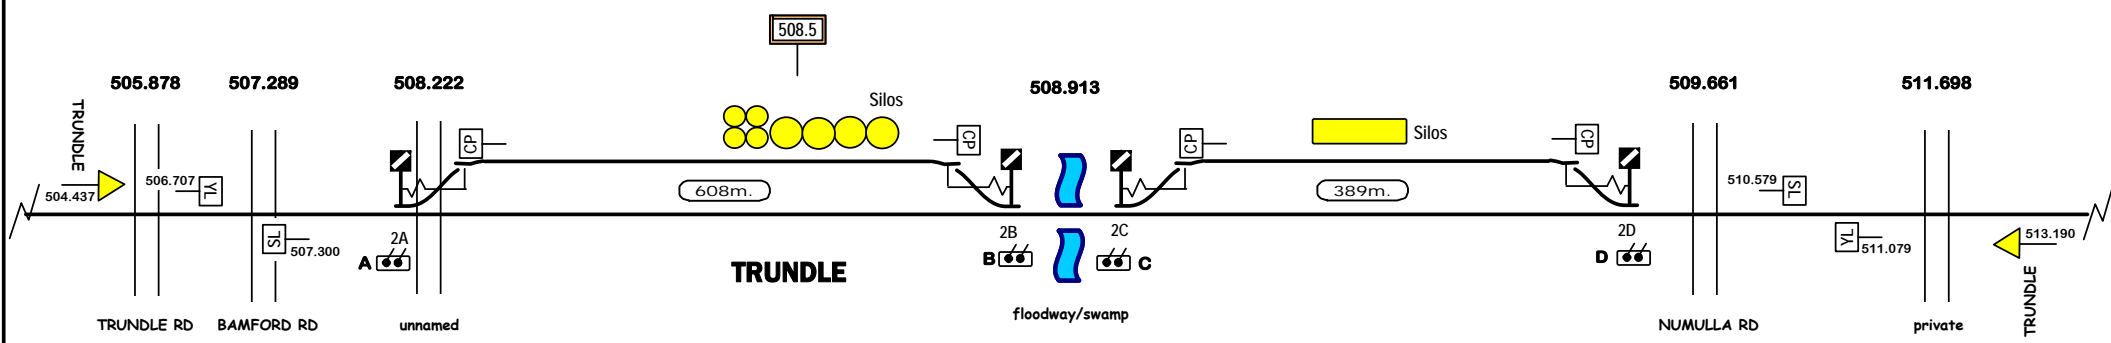

BOGAN GATE NORTH

TRUNDLE

THE TROFFS

STANDARD GAUGE TRACK
BOGAN GATE NORTH - THE TROFFS

Signal Locations

Home Support

© 2010 G F Vincent

N1475