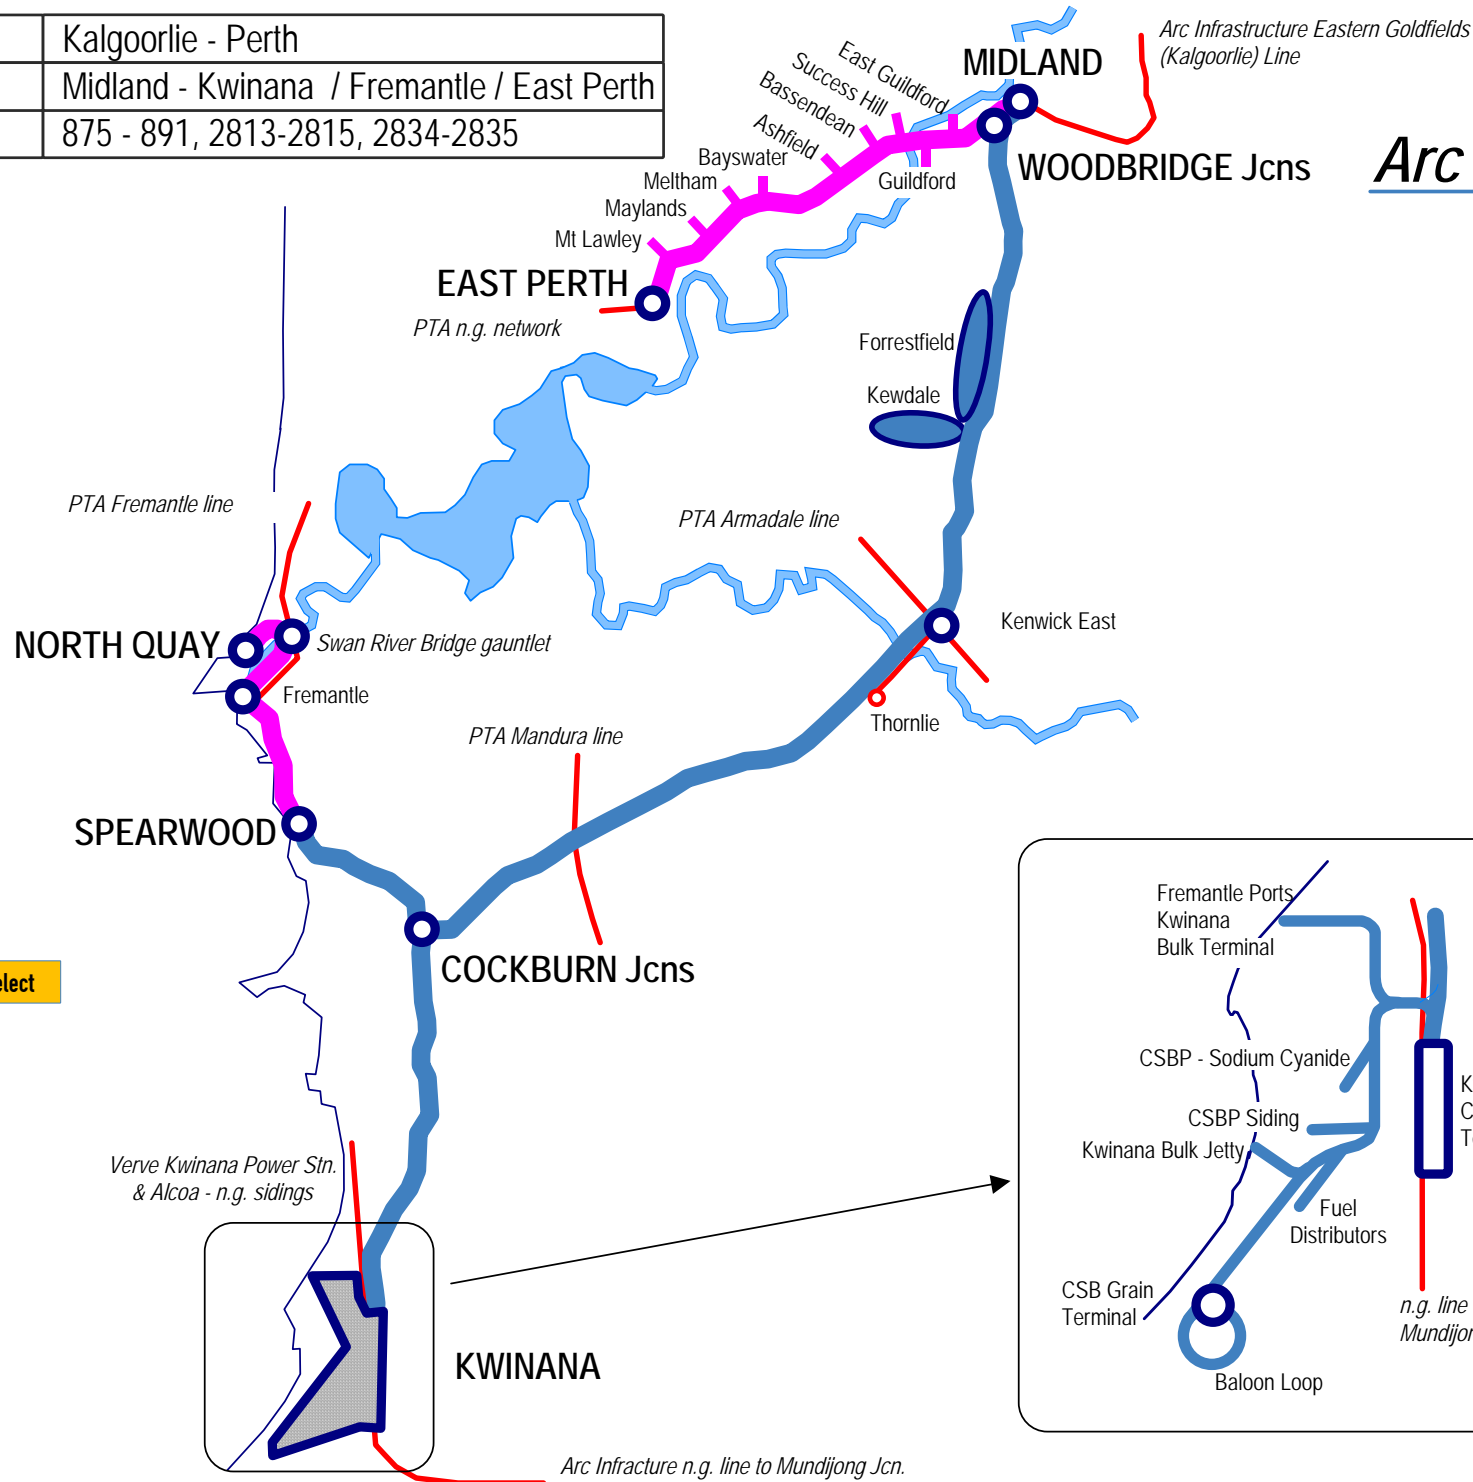

LINE	Kalgoorlie - Perth
SECTION	Midland - Kwinana / Fremantle / East Perth
PAGES	875 - 891, 2813-2815, 2834-2835

Perth Arc Infrastructure PTA WA

Home

Another Line

Click lines to select