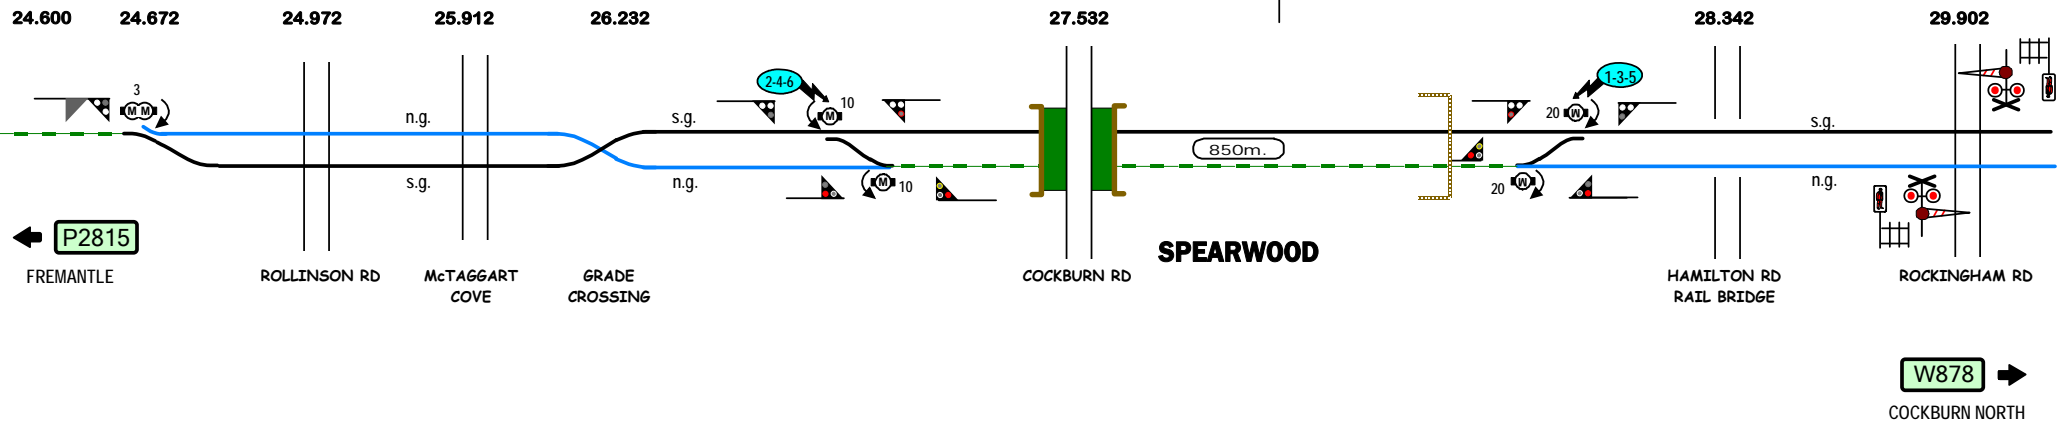

PTA | Arc Infrastructure

DUAL (sg + ng) GAUGE TRACK except as shown
SPEARWOOD

Signal Locations

Home Support

© 2014 G F Vincent

W890