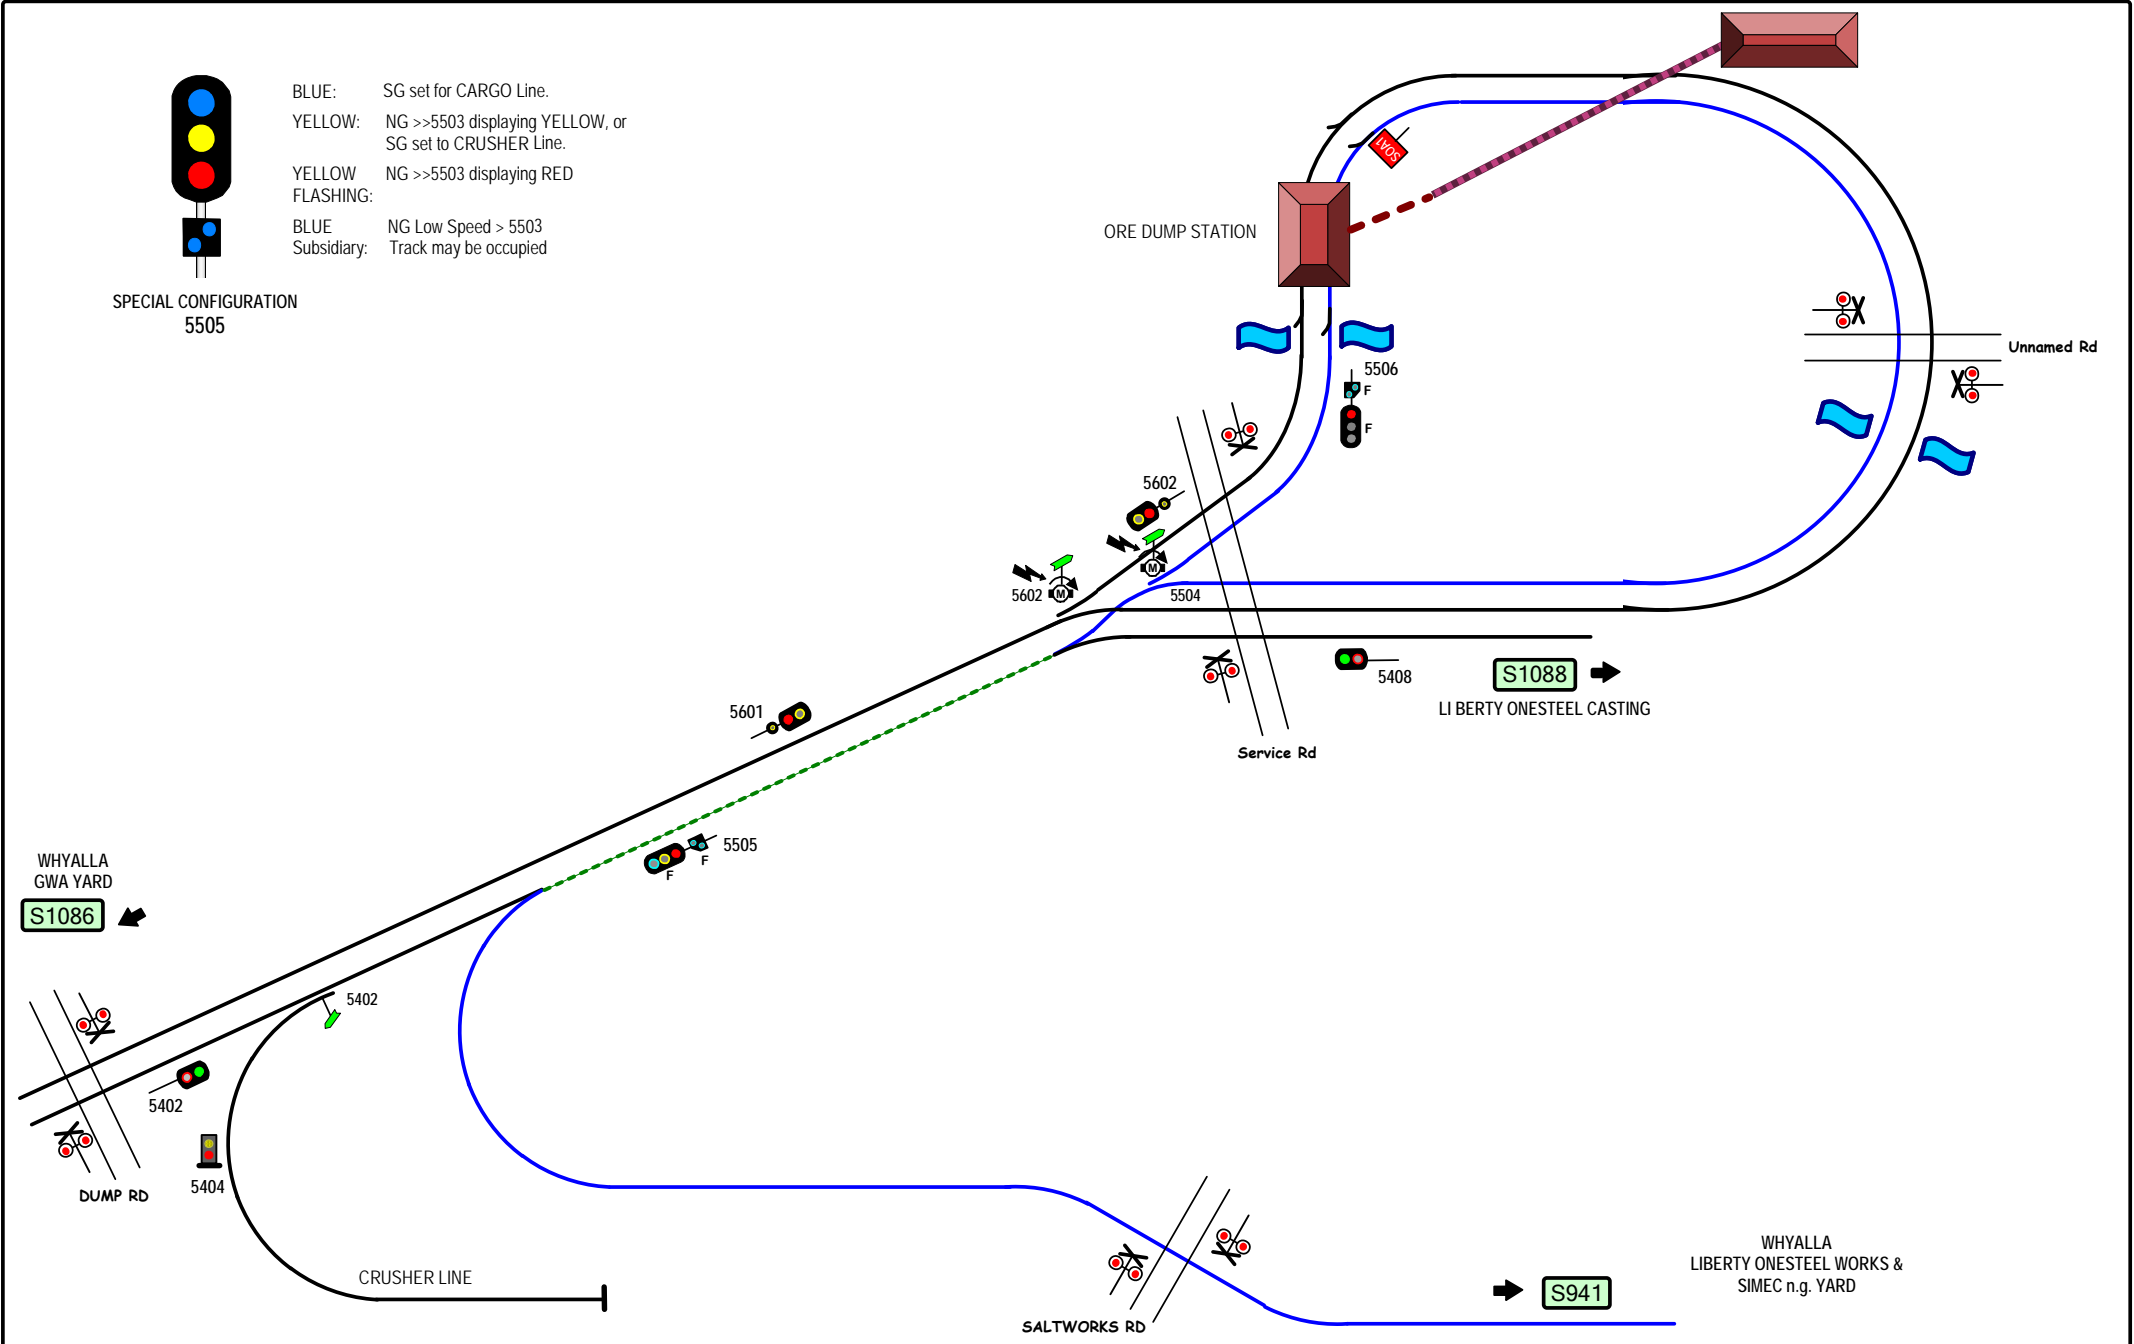

- BLUE: SG set for CARGO Line.
- YELLOW: NG >>5503 displaying YELLOW, or SG set to CRUSHER Line.
- YELLOW FLASHING: NG >>5503 displaying RED
- FLASHING: BLUE NG Low Speed > 5503
- Subsidiary: Track may be occupied

SPECIAL CONFIGURATION
5505

- STANDARD GAUGE TRACK
- MIXED (sg+ng) GAUGE TRACK
- NARROW GAUGE TRACK

WHYALLA UNLOADER LOOP