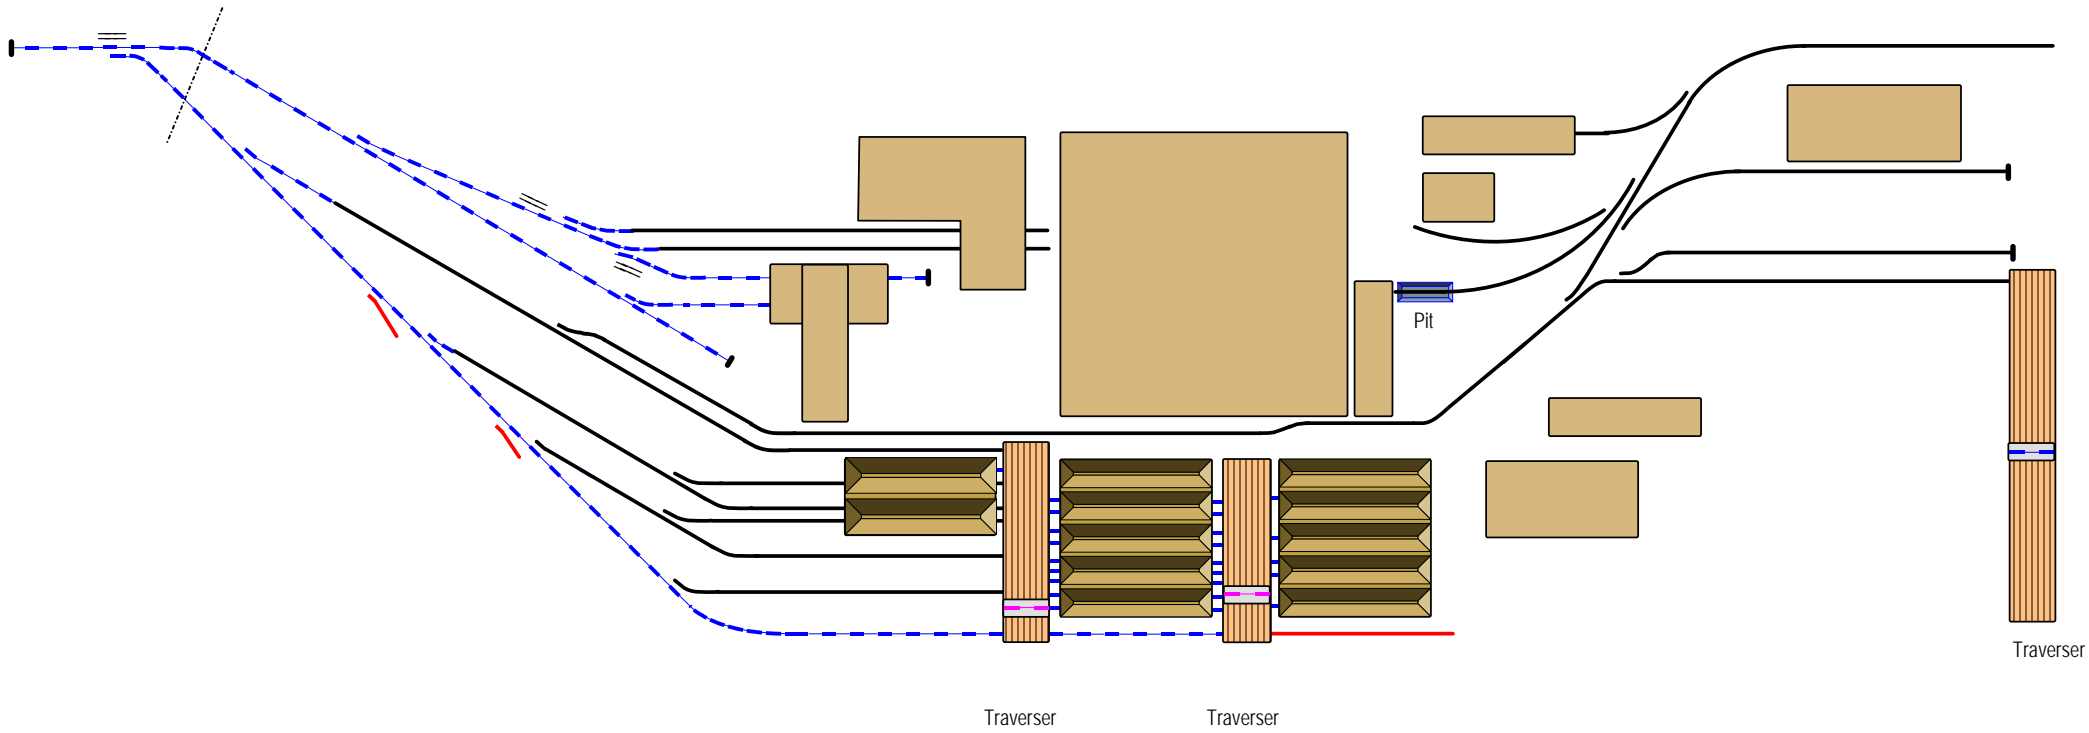

KILBURN →
ARTC DIN

- STANDARD GAUGE TRACK ———
- DUAL (sg + bg) TRACK | || ———
- DUAL (sg + bg) TRACK || || ———
- BROAD GAUGE TRACK ———

ISLINGTON WORKS