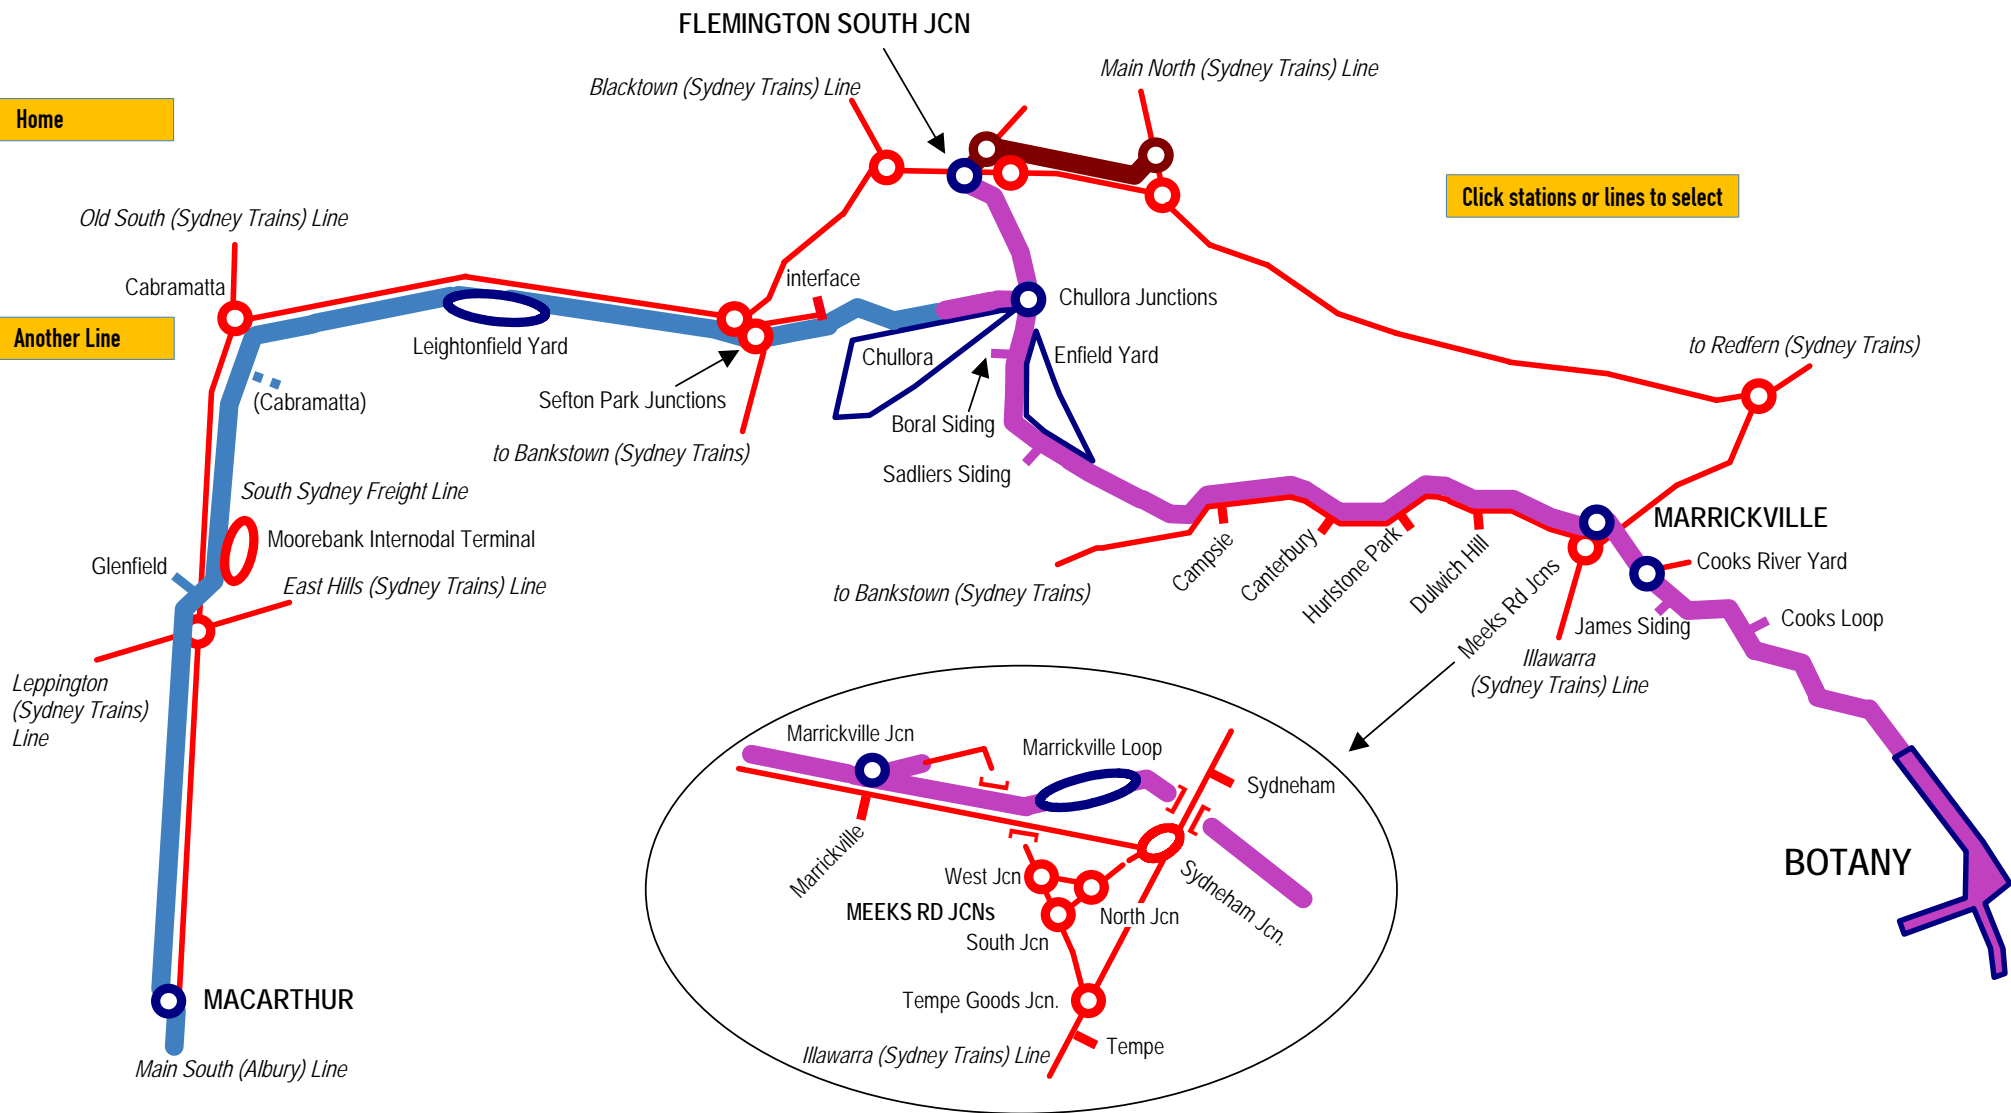

Sydney

LINE	Metropolitan Freight Network
SECTION	All Lines
PAGES	2278 - 2299 & 277F

▲ Home

■ Another Line

Click stations or lines to select

- ARTC SSFL
- ARTC MFN Lease Corridor
- Sydney Trains Freight Link to North Line