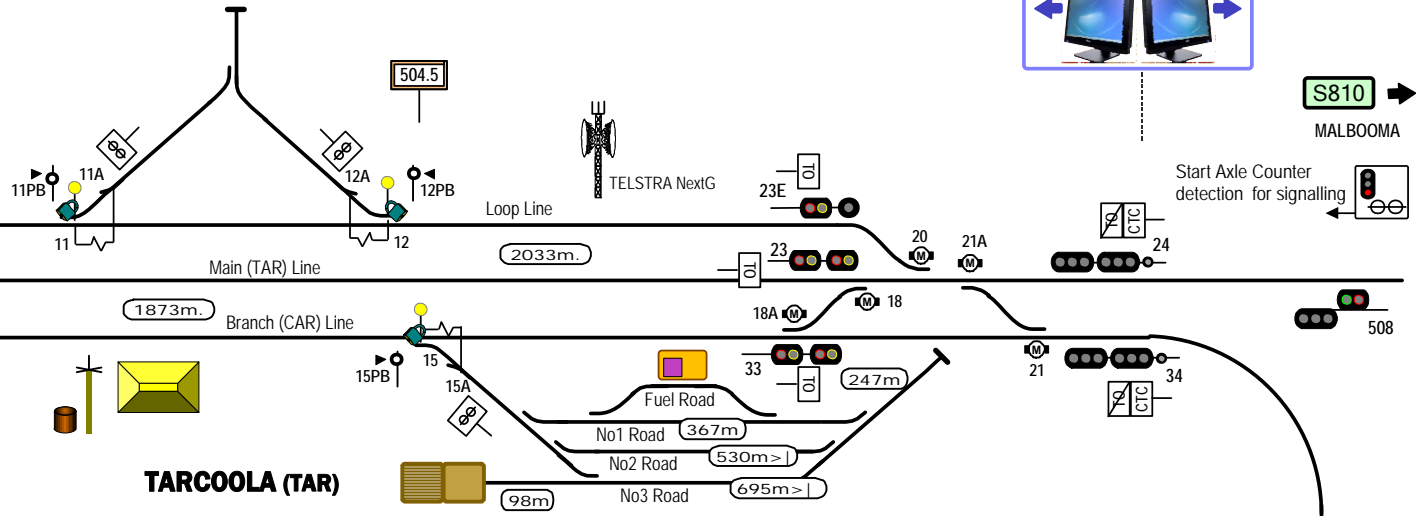

S806  
WILGENA

S810  
MALBOOMA

Signal Locations

Home Support

© 2014 G F Vincent

Start Axle Counter detection for signalling

Start Axle Counter detection for signalling

NORTHGATE  
510.850

S1811

STANDARD GAUGE TRACK  
TARCOOLA

S807