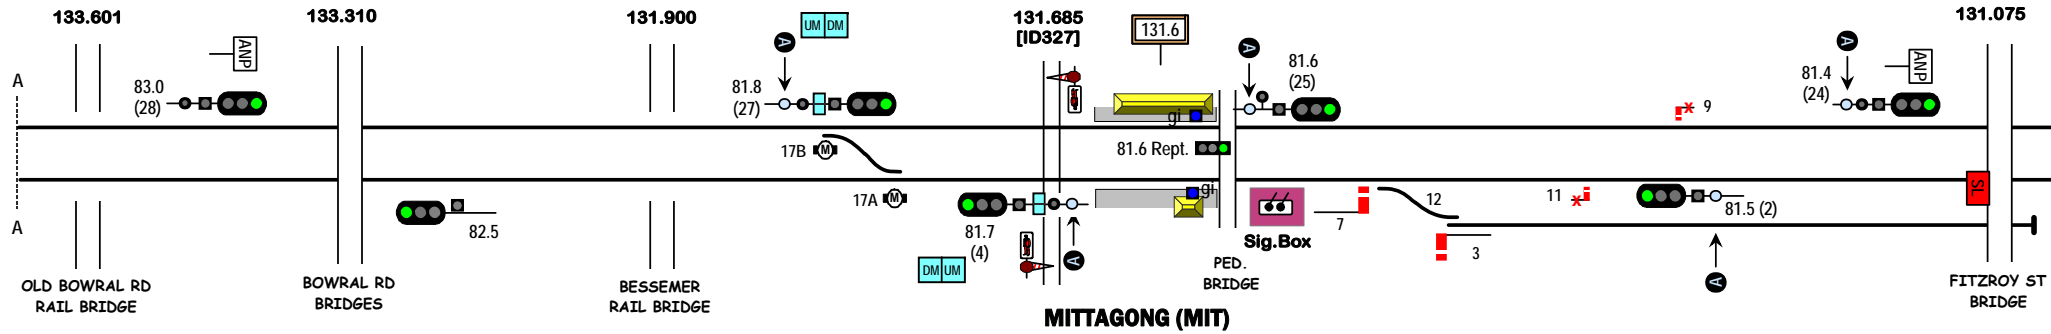

CAUTION
 HOT BOX, AEI & DRAGGING DETECTORS
 BEFORE COMMENCING ANY TRACK RELATED WORK
 WITHIN IN THIS AREA YOU MUST CONTACT ARTC ON
 (02) -----

Signal Locations

Home Support

© 2008 G F Vincent

STANDARD GAUGE TRACK
BURRADOO - MITTAGONG JUNCTION

N275