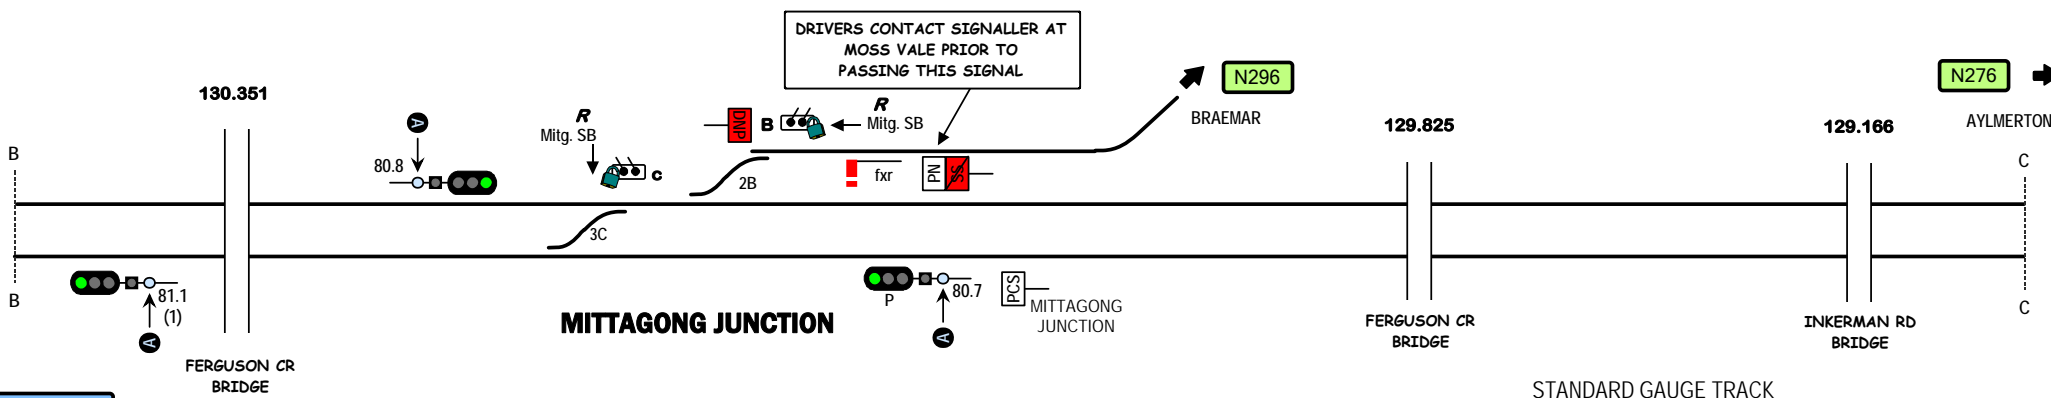

CAUTION
 HOT BOX, AEI & DRAGGING DETECTORS
 BEFORE COMMENCING ANY TRACK RELATED WORK
 WITHIN IN THIS AREA YOU MUST CONTACT ARTC ON
 (02) -----

Signal Locations

Home Support

© 2008 G F Vincent

STANDARD GAUGE TRACK
BURRADOO - MITTAGONG JUNCTION

N275