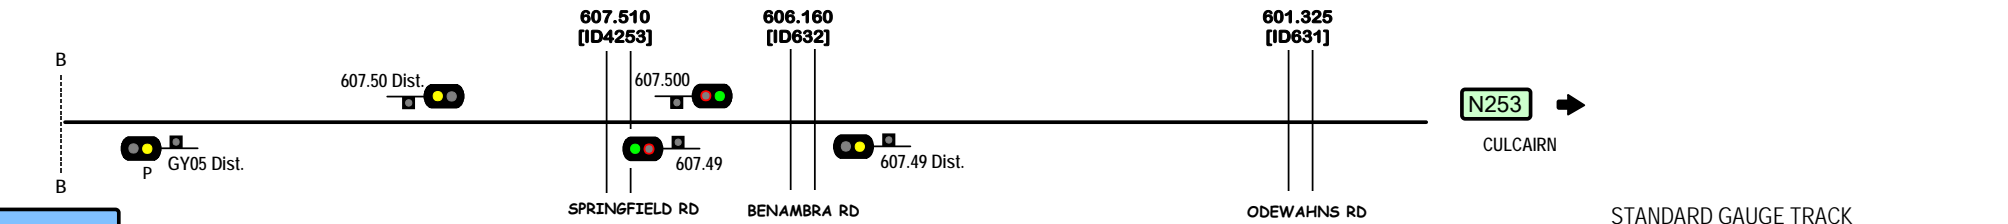

ETTAMOGAH (EH)

GEROGERY (GRY)

607.5 BP

STANDARD GAUGE TRACK
ETTAMOGAH - GEROGERY

Signal Locations
Home Support

© 2008 G F Vincent

N252