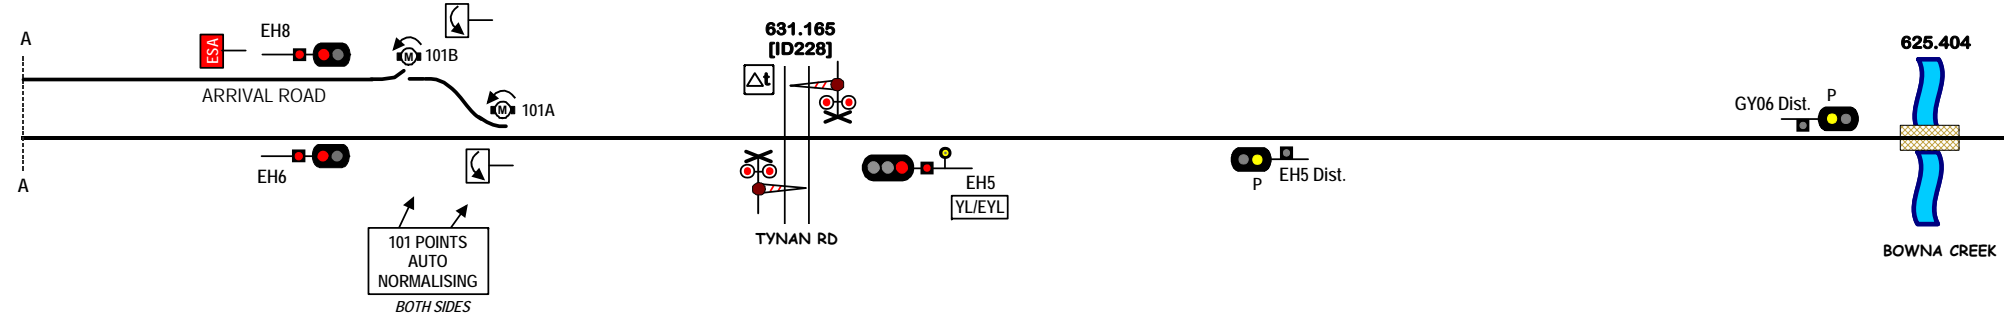

ETTAMOGAH (EH)

GEROGERY (GRY)

607.5 BP

STANDARD GAUGE TRACK
ETTAMOGAH - GEROGERY

Signal Locations
Home Support

© 2008 G F Vincent

N252