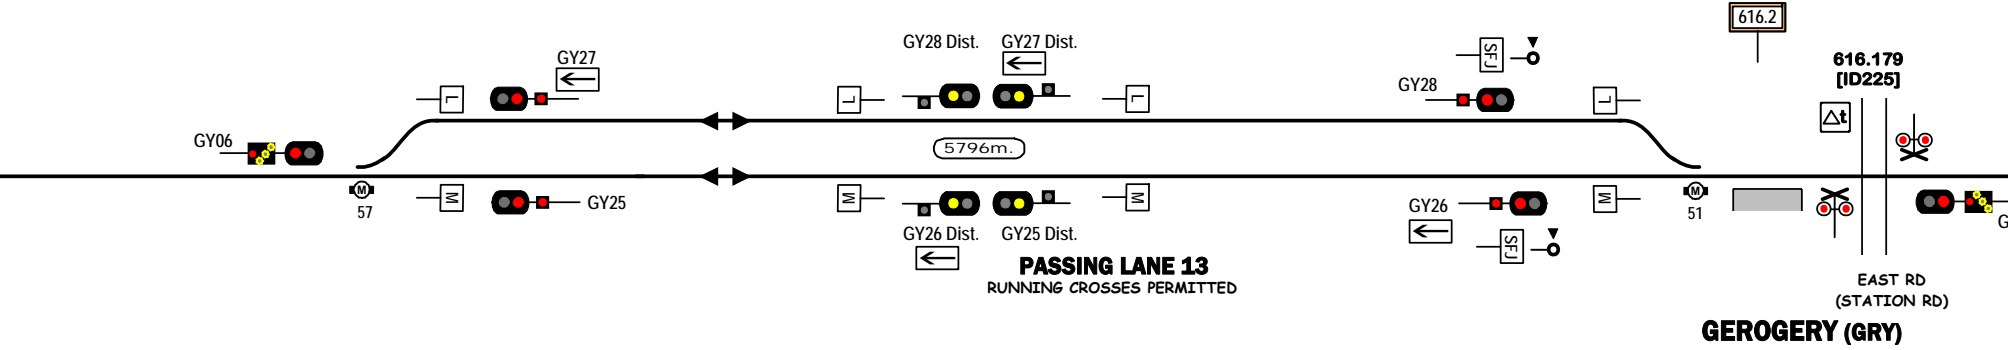

ETTAMOGAH (EH)

GEROGERY (GRY)

607.5 BP

STANDARD GAUGE TRACK
ETTAMOGAH - GEROGERY

Signal Locations
Home Support

© 2008 G F Vincent

N252