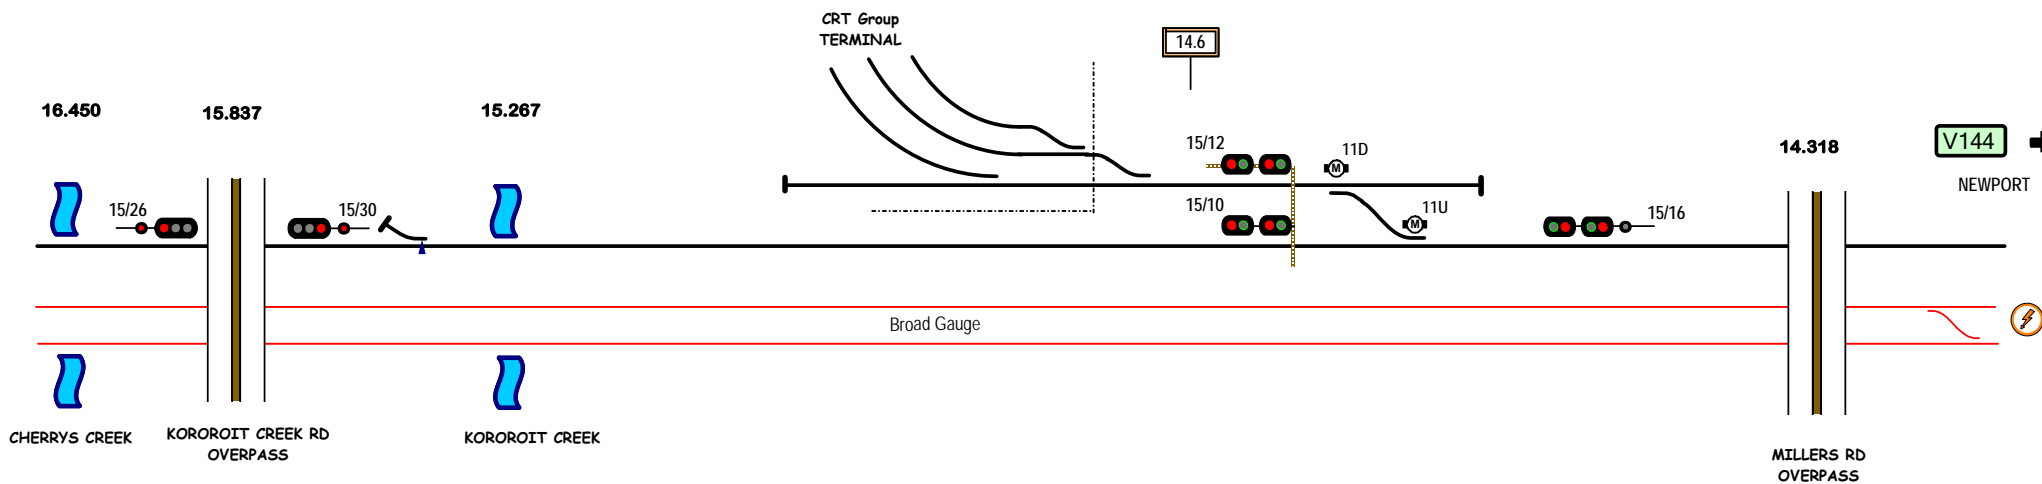

LAVERTON LOOP (SCT)

STANDARD GAUGE TRACK except as shown

LAVERTON LOOP

Signal Locations

Home Support

© 2008 G F Vincent

V143