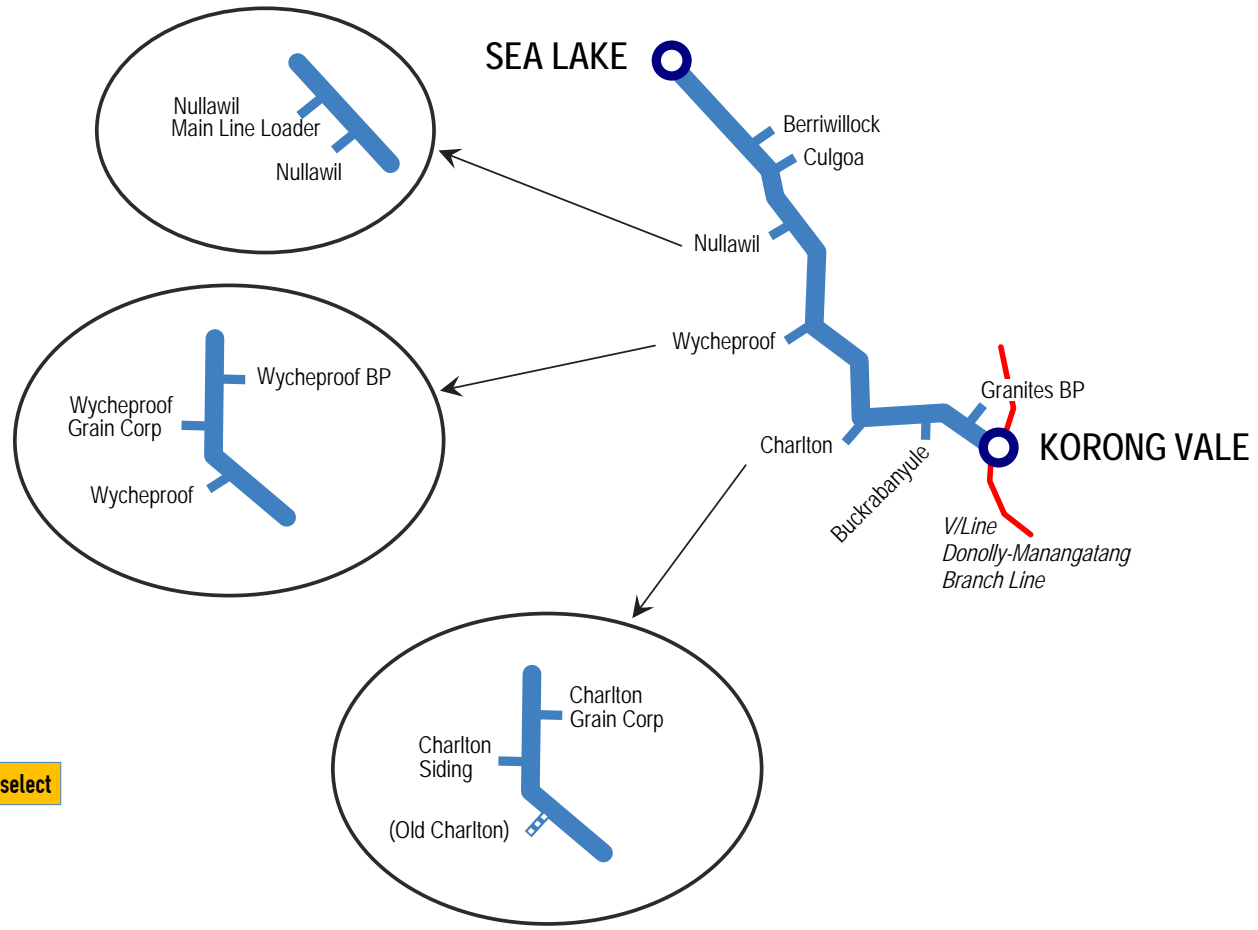

LINE	Sea Lake Branch Line
SECTION	Korong Vale - Sea Lake
PAGES	1191 - 1193

Victoria

▲ Home

■ Another Line

Click stations to select