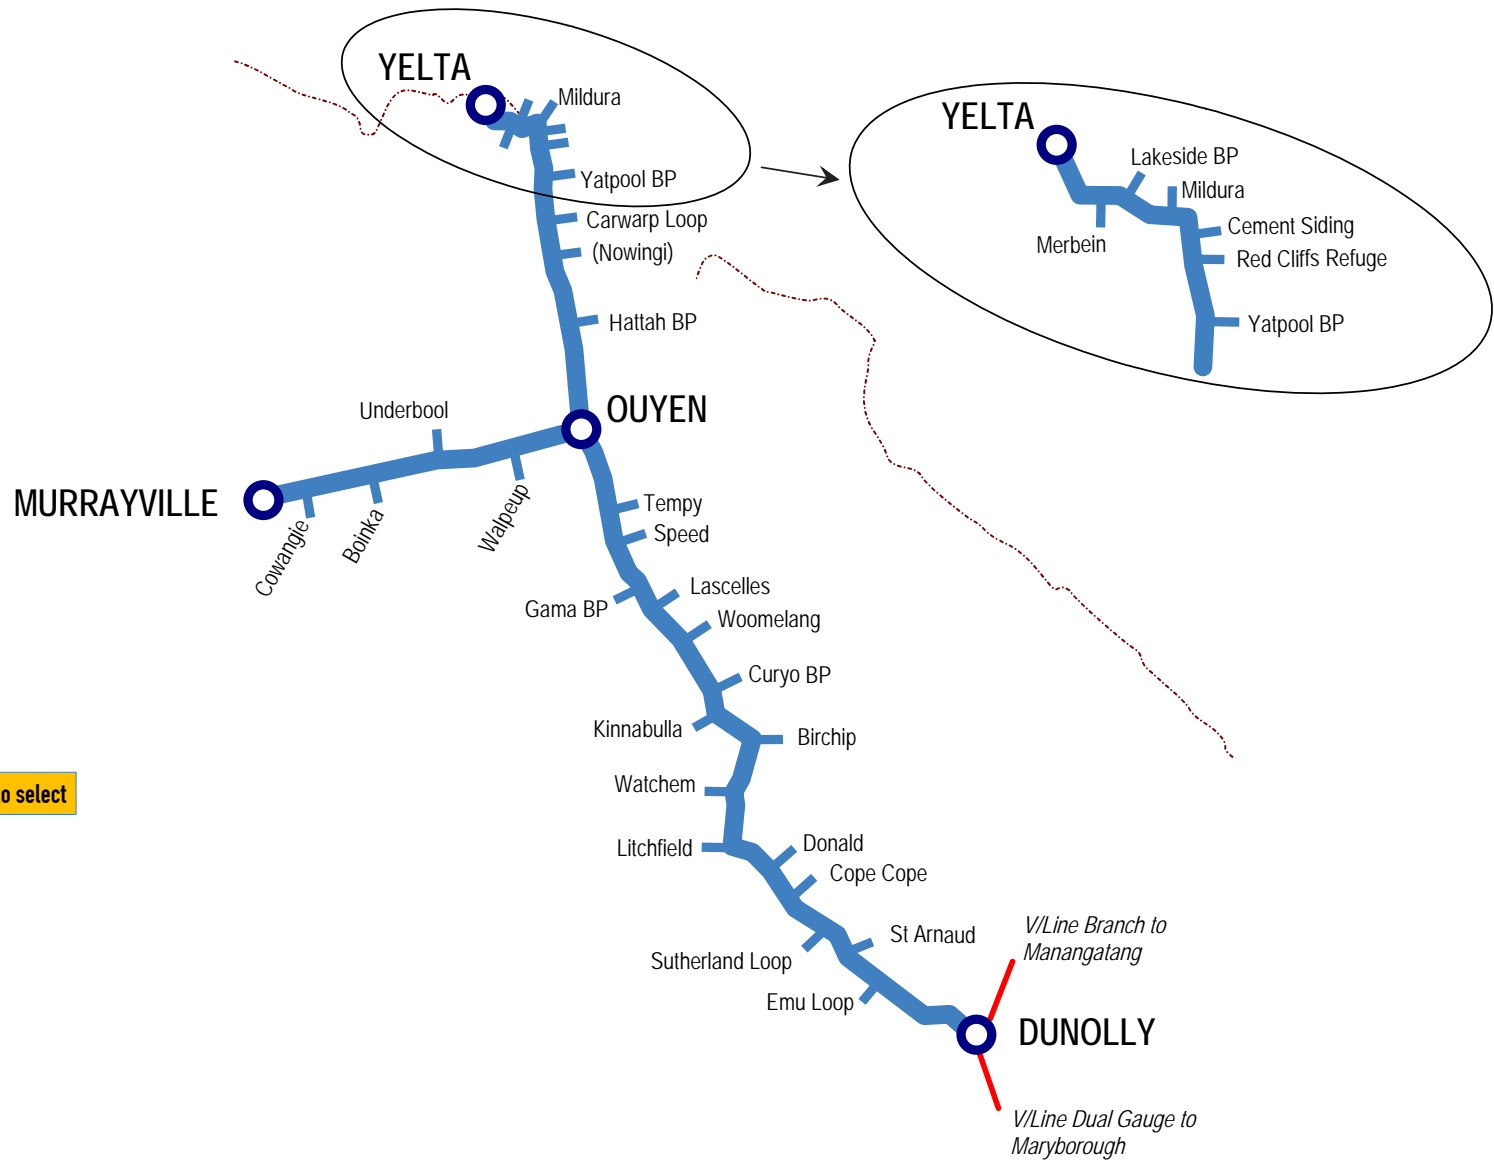

LINE	Yelta Regional Line
SECTION	Dunolly - Yelta
PAGES	1171 - 1179

Victoria

▲ Home

■ Another Line

Click stations to select