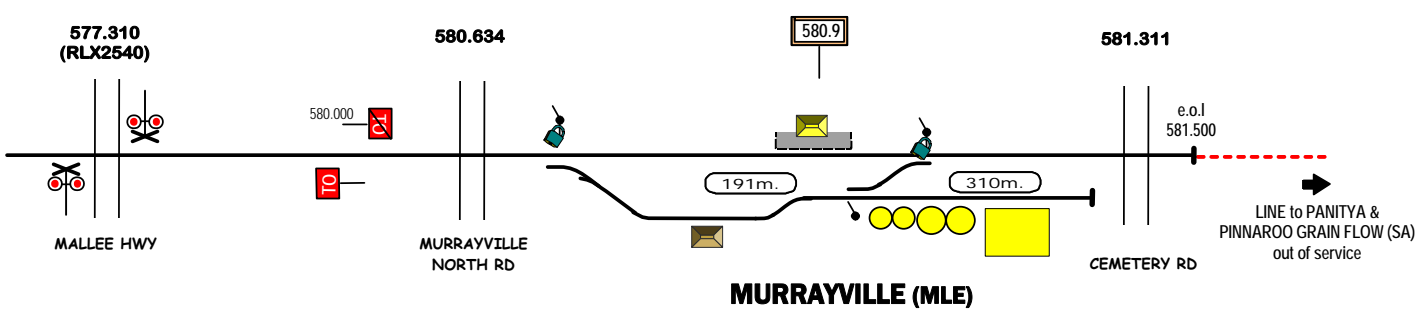

WALPEUP BP (WPZ)

ANDERSON BP (ARZ)

STANDARD GAUGE TRACK
MURRAYVILLE BRANCH