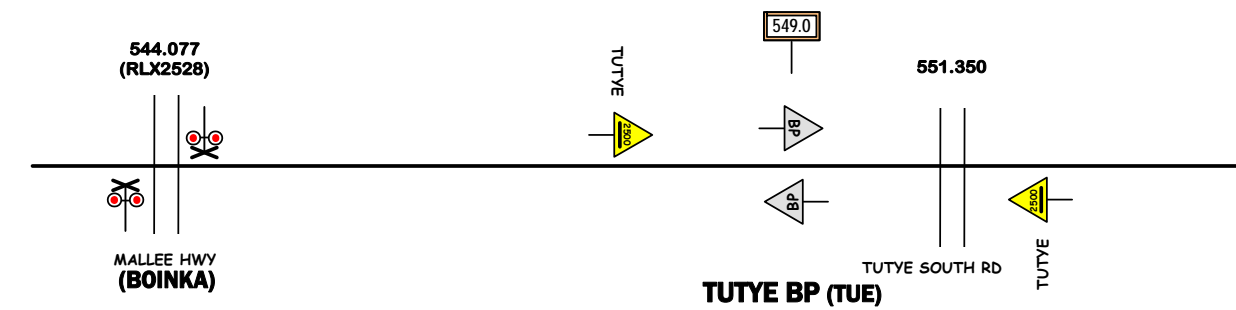

WALPEUP BP (WPZ)

ANDERSON BP (ARZ)

STANDARD GAUGE TRACK
MURRAYVILLE BRANCH