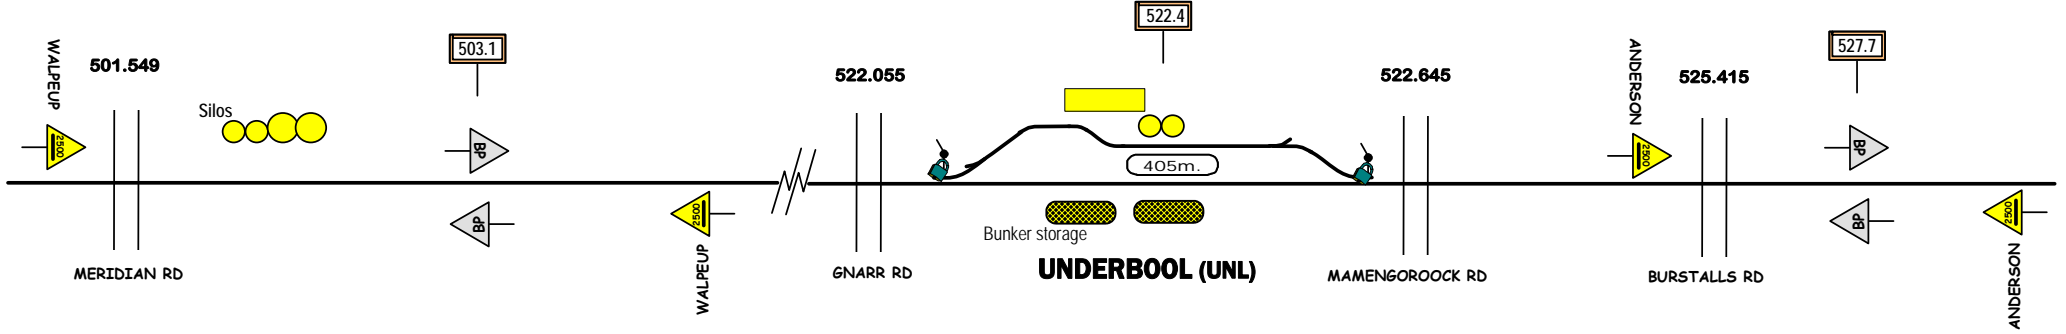

WALPEUP BP (WPZ)

ANDERSON BP (ARZ)

STANDARD GAUGE TRACK
MURRAYVILLE BRANCH