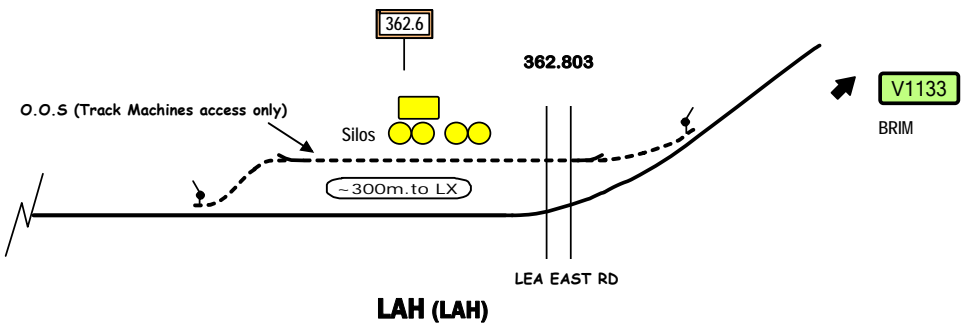

V1131  
SHEEP HILLS

TRAINS MUST NOT PASS THIS SIGN UNTIL FLASHING LIGHTS HAVE BEEN OPERATED FOR 25 SECONDS

GrainCorp PRIVATE SIDING  
PRIOR TO ACCESSING PRIVATE SIDING WHEN ATTENDED - CONTACT SITE OFFICE WHEN UNATTENDED - ENTER WHEN SAFE

SHUNTING TRAINS MUST NOT ENTER ROADWAY UNTIL THE FLASHING LIGHTS HAVE OPERATED FOR 25 SECONDS

STANDARD GAUGE TRACK  
WARRACKNABEAL - LAH

Signal Locations  
Home Support

© 2011 G F Vincent

V1132