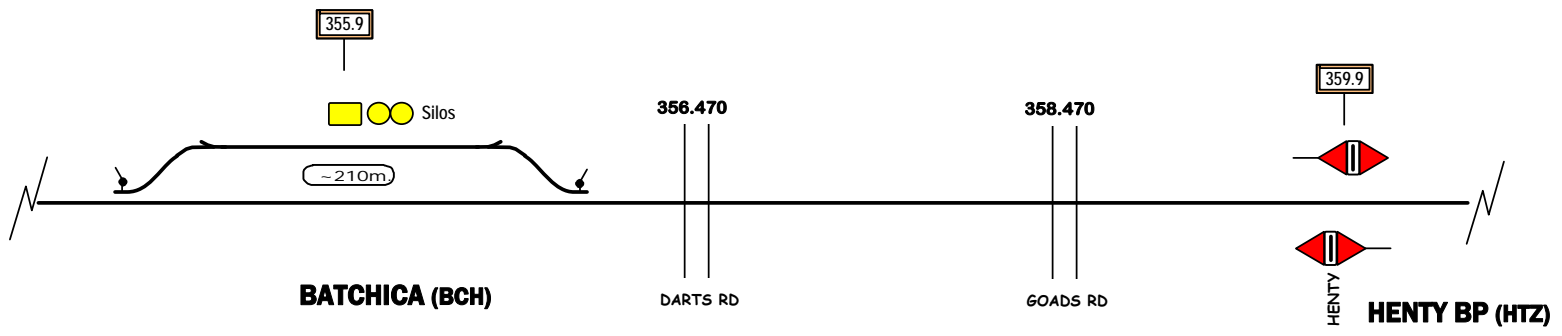

V1131  
SHEEP HILLS

TRAINS MUST NOT PASS THIS SIGN UNTIL FLASHING LIGHTS HAVE BEEN OPERATED FOR 25 SECONDS

GrainCorp PRIVATE SIDING  
PRIOR TO ACCESSING PRIVATE SIDING WHEN ATTENDED - CONTACT SITE OFFICE WHEN UNATTENDED - ENTER WHEN SAFE

SHUNTING TRAINS MUST NOT ENTER ROADWAY UNTIL THE FLASHING LIGHTS HAVE OPERATED FOR 25 SECONDS

STANDARD GAUGE TRACK  
WARRACKNABEAL - LAH

Signal Locations  
Home Support

© 2011 G F Vincent

V1132