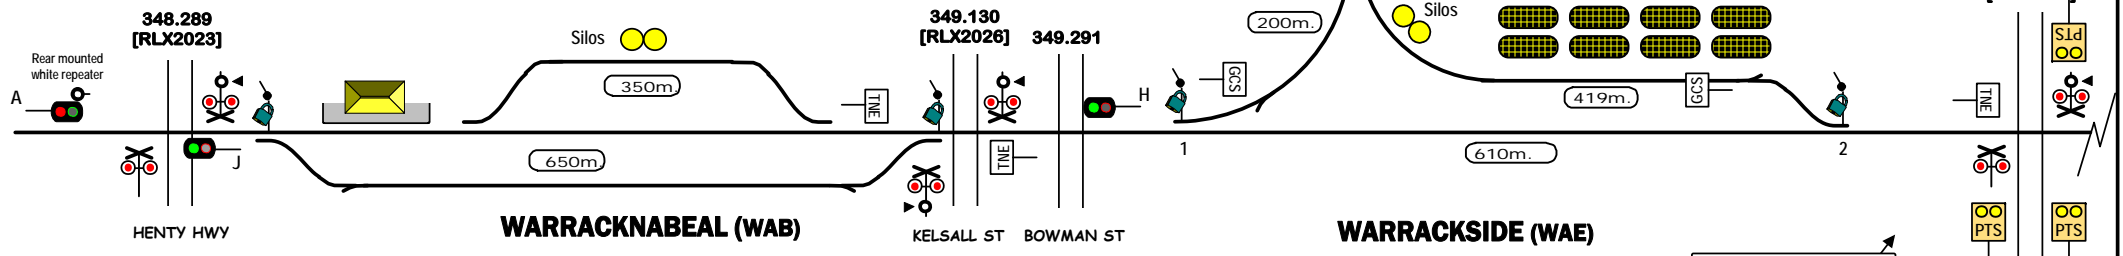

V1131  
SHEEP HILLS

TRAINS MUST NOT PASS THIS SIGN UNTIL FLASHING LIGHTS HAVE BEEN OPERATED FOR 25 SECONDS

GrainCorp PRIVATE SIDING  
PRIOR TO ACCESSING PRIVATE SIDING WHEN ATTENDED - CONTACT SITE OFFICE WHEN UNATTENDED - ENTER WHEN SAFE

SHUNTING TRAINS MUST NOT ENTER ROADWAY UNTIL THE FLASHING LIGHTS HAVE OPERATED FOR 25 SECONDS

STANDARD GAUGE TRACK  
WARRACKNABEAL - LAH

Signal Locations  
Home Support

© 2011 G F Vincent

V1132