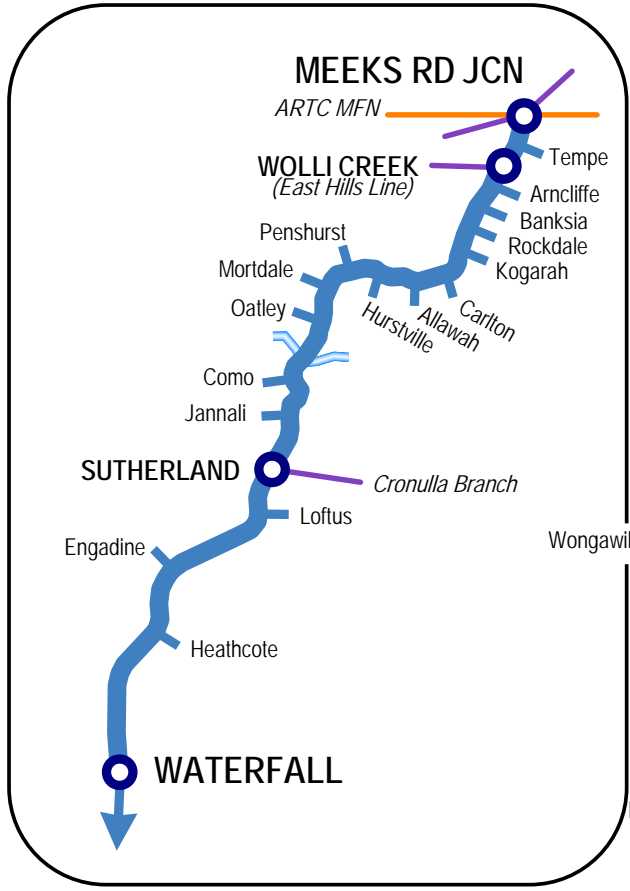

LINE	Illawarra Line (as Freight Network component)
SECTION	Meeks Road Junction - Bomaderry
PAGES	2401 - 2422

Home

Another Line

Sydney - Outer Sydney