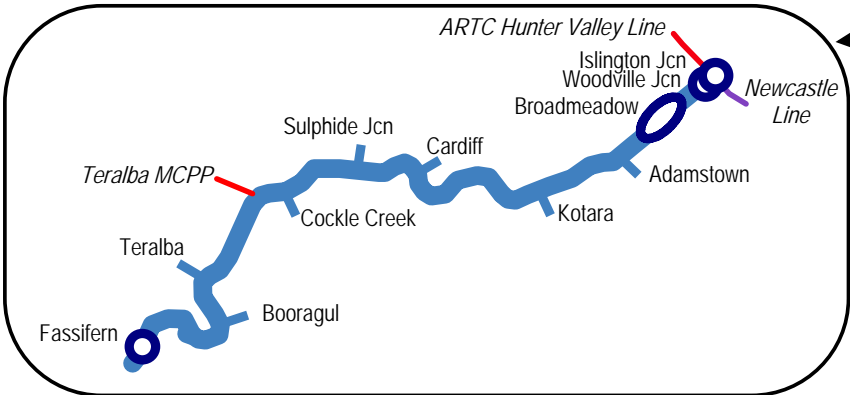

LINE	North Line (as Interstate Freight Interconnector)
SECTION	North Strathfield Jcn - Islington Jcn
PAGES	2301 - 2318

Sydney - Outer Sydney

ARTC Hunter Valley Line

ISLINGTON JCN

Newstan Colliery (closed)

Fassifern

Awaba

Eraring PS >>

Dora Creek

Morisset

Vales Point PS >>

Wyee

Warnervale

Wondabyne

Gosford

Point Clare

Koolewong

Woy Woy

Boronia

Cowan

Berowra

Thornleigh

Pennant Hills

Beecroft

Cheltenham

North Shore Line

EPPING

Eastwood

Denistone