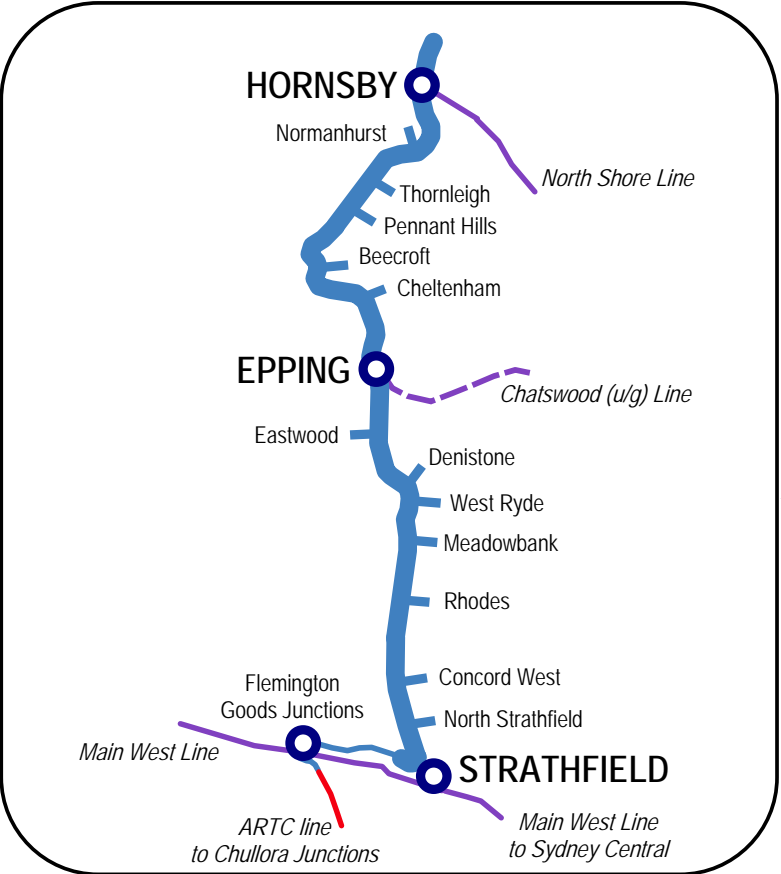

LINE	North Line (as Interstate Freight Interconnector)
SECTION	North Strathfield Jcn - Islington Jcn
PAGES	2301 - 2318

Sydney - Outer Sydney

ARTC Hunter Valley Line

ISLINGTON JCN

Home

Another Line

Click stations to select