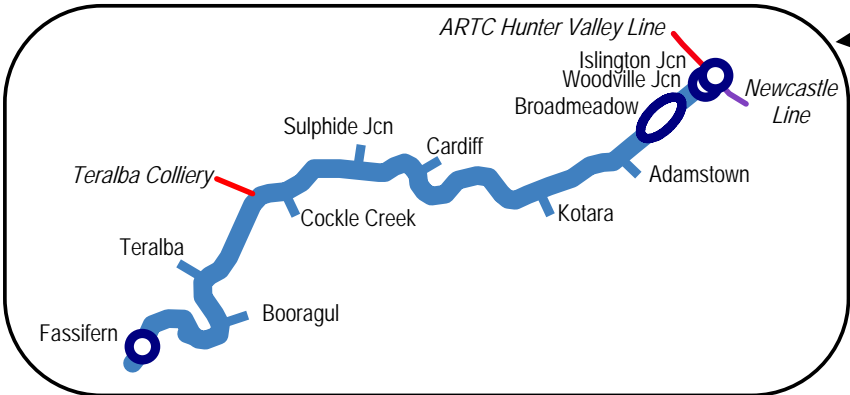

LINE	North Line (as Interstate Freight Interconnector)
SECTION	North Strathfield Jcn - Islington Jcn
PAGES	2301 - 2318

Sydney - Outer Sydney

ARTC Hunter Valley Line

ISLINGTON JCN

Home

Another Line

Click stations to select