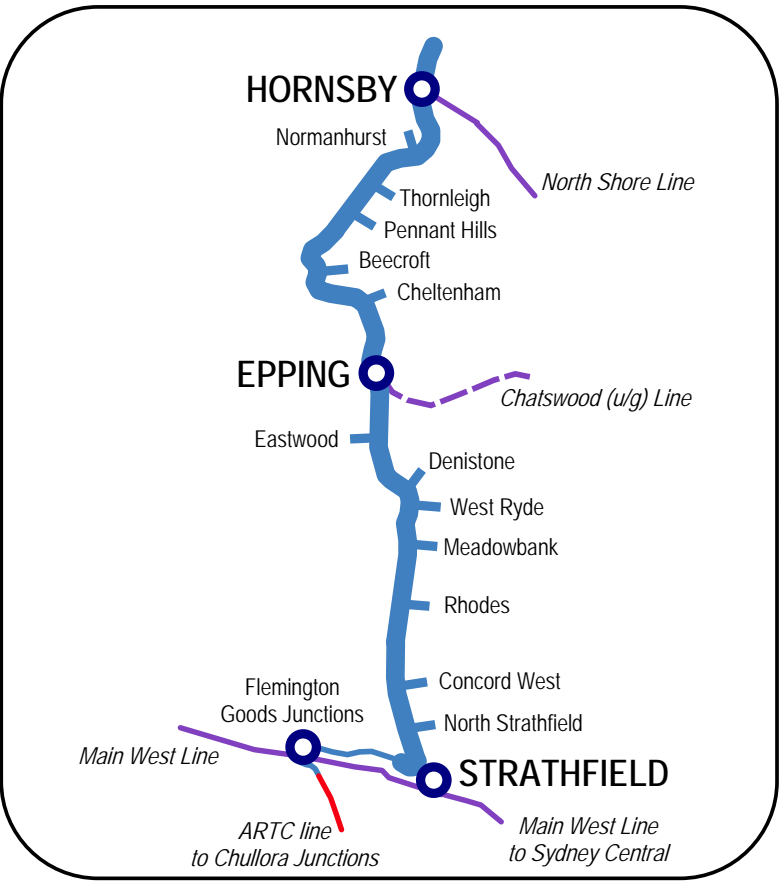

Fassifern

Awaba

Eraring PS >>

Dora Creek

Morisset

Vales Point PS >>

Wyee

Warnervale

Point Clare

Koolewong

Woy Woy

Hawkesbury River

Mt Kuring-gai

Asquith

North Shore Line

Click stations to select

HORNSBY

North Shore Line

HORNSBY

Normanhurst

Thornleigh

Pennant Hills

Beecroft

Cheltenham

EPPING

Eastwood

Denistone

West Ryde

Meadowbank

Rhodes

Flemington Goods Junctions

Concord West