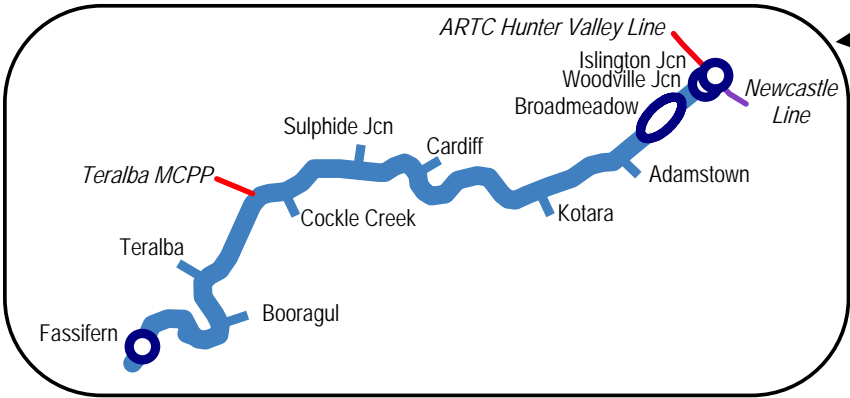

LINE	North Line (as Interstate Freight Interconnector)
SECTION	North Strathfield Jcn - Islington Jcn
PAGES	2301 - 2318

Sydney - Outer Sydney

ARTC Hunter Valley Line

ISLINGTON JCN

Newstan Colliery (closed)

Fassifern

Awaba

Eraring PS >>

Dora Creek

Morisset

Vales Point PS >>

Wyee

Warnervale

Point Clare

Koolewong

Woy Woy

Hawkesbury River

Mt Kuring-gai

Asquith

North Shore Line

Click stations to select

HORNSBY

North Shore Line

HORNSBY

Normanhurst

Thornleigh

Pennant Hills

Beecroft

Cheltenham