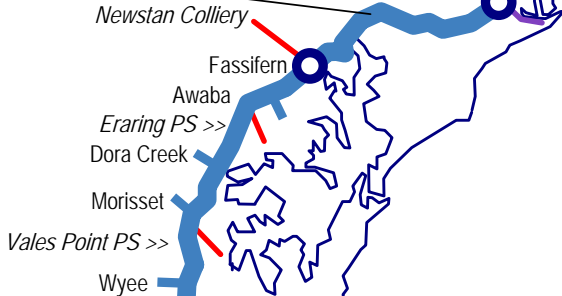

LINE	North Line (as Interstate Freight Interconnector)
SECTION	North Strathfield Jcn - Islington Jcn
PAGES	2301 - 2318

Sydney - Outer Sydney

ARTC Hunter Valley Line

ISLINGTON JCN

Home

Another Line

Click stations to select