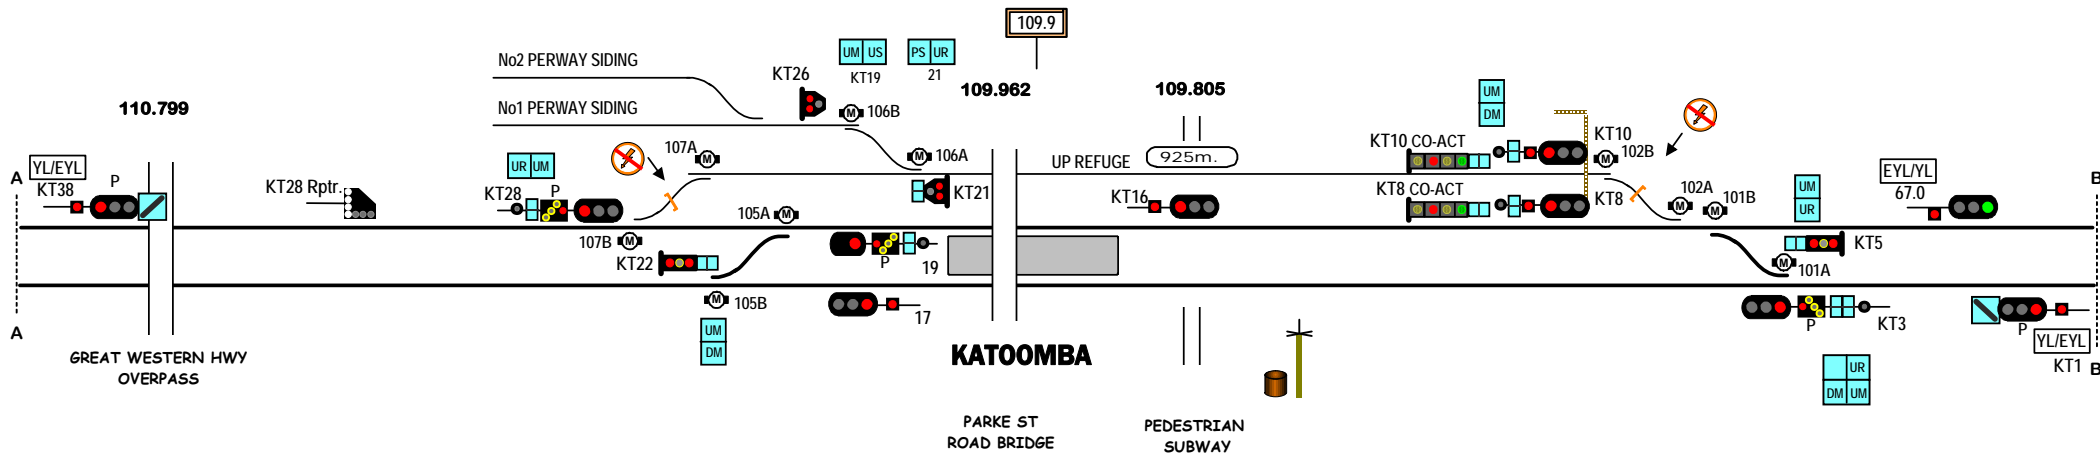

← Y2764

MEDLOW BATH

KATOOMBA

LEURA

WENTWORTH FALLS

STANDARD GAUGE TRACK

MEDLOW BATH - WENTWORTH FALLS

Y2766 →