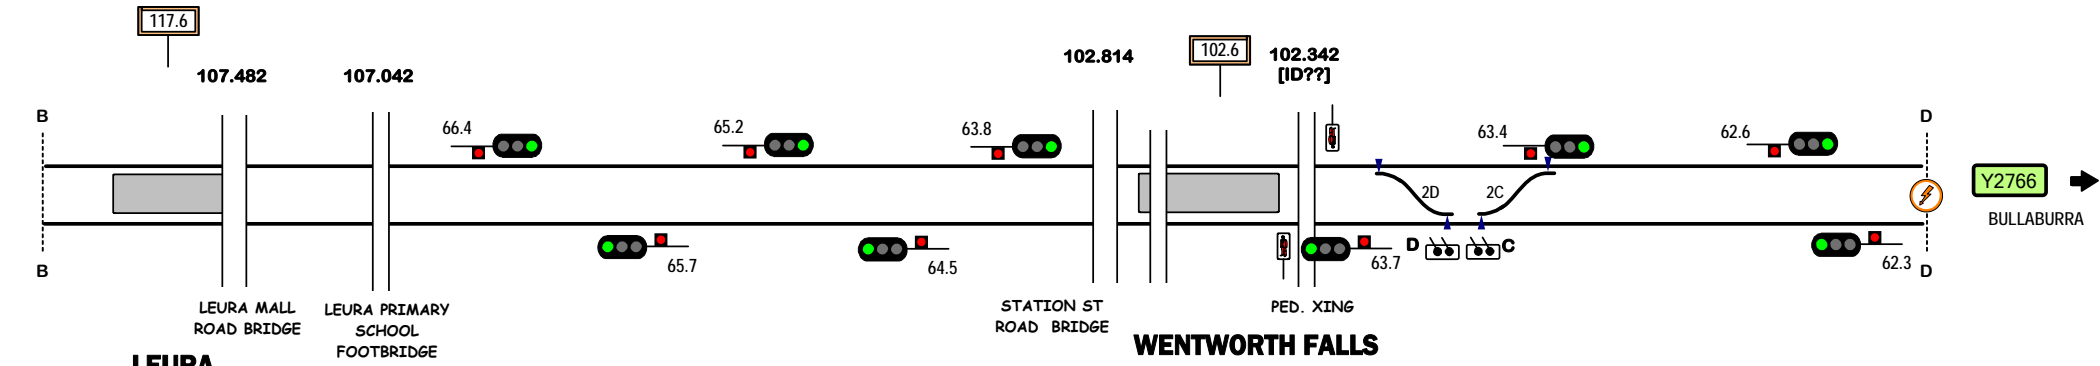

← Y2764

MEDLOW BATH

KATOOMBA

LEURA

WENTWORTH FALLS

STANDARD GAUGE TRACK

MEDLOW BATH - WENTWORTH FALLS

Y2766 →