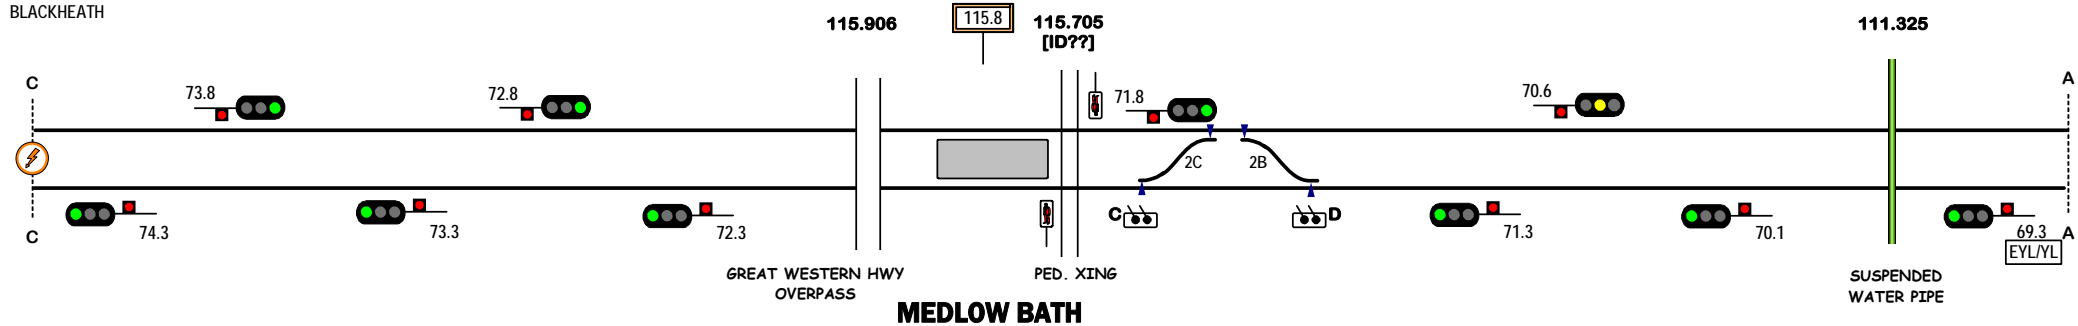

← Y2764

MEDLOW BATH

KATOOMBA

LEURA

WENTWORTH FALLS

STANDARD GAUGE TRACK

MEDLOW BATH - WENTWORTH FALLS

Y2766 →