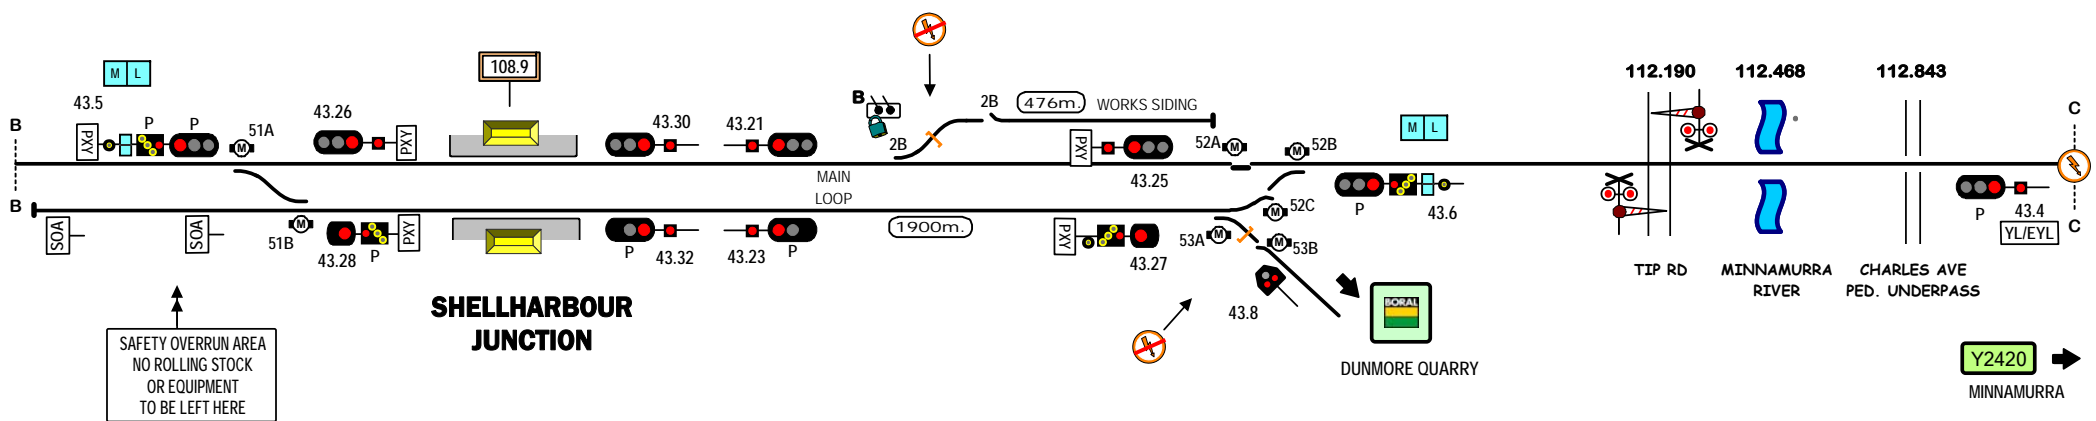

ALBION PARK (ALP)

OAK FLATS (OAK)

SHELLHARBOUR JUNCTION

SAFETY OVERRUN AREA
NO ROLLING STOCK
OR EQUIPMENT
TO BE LEFT HERE

STANDARD GAUGE TRACK
ALBION PARK - SHELLHARBOUR JCN.