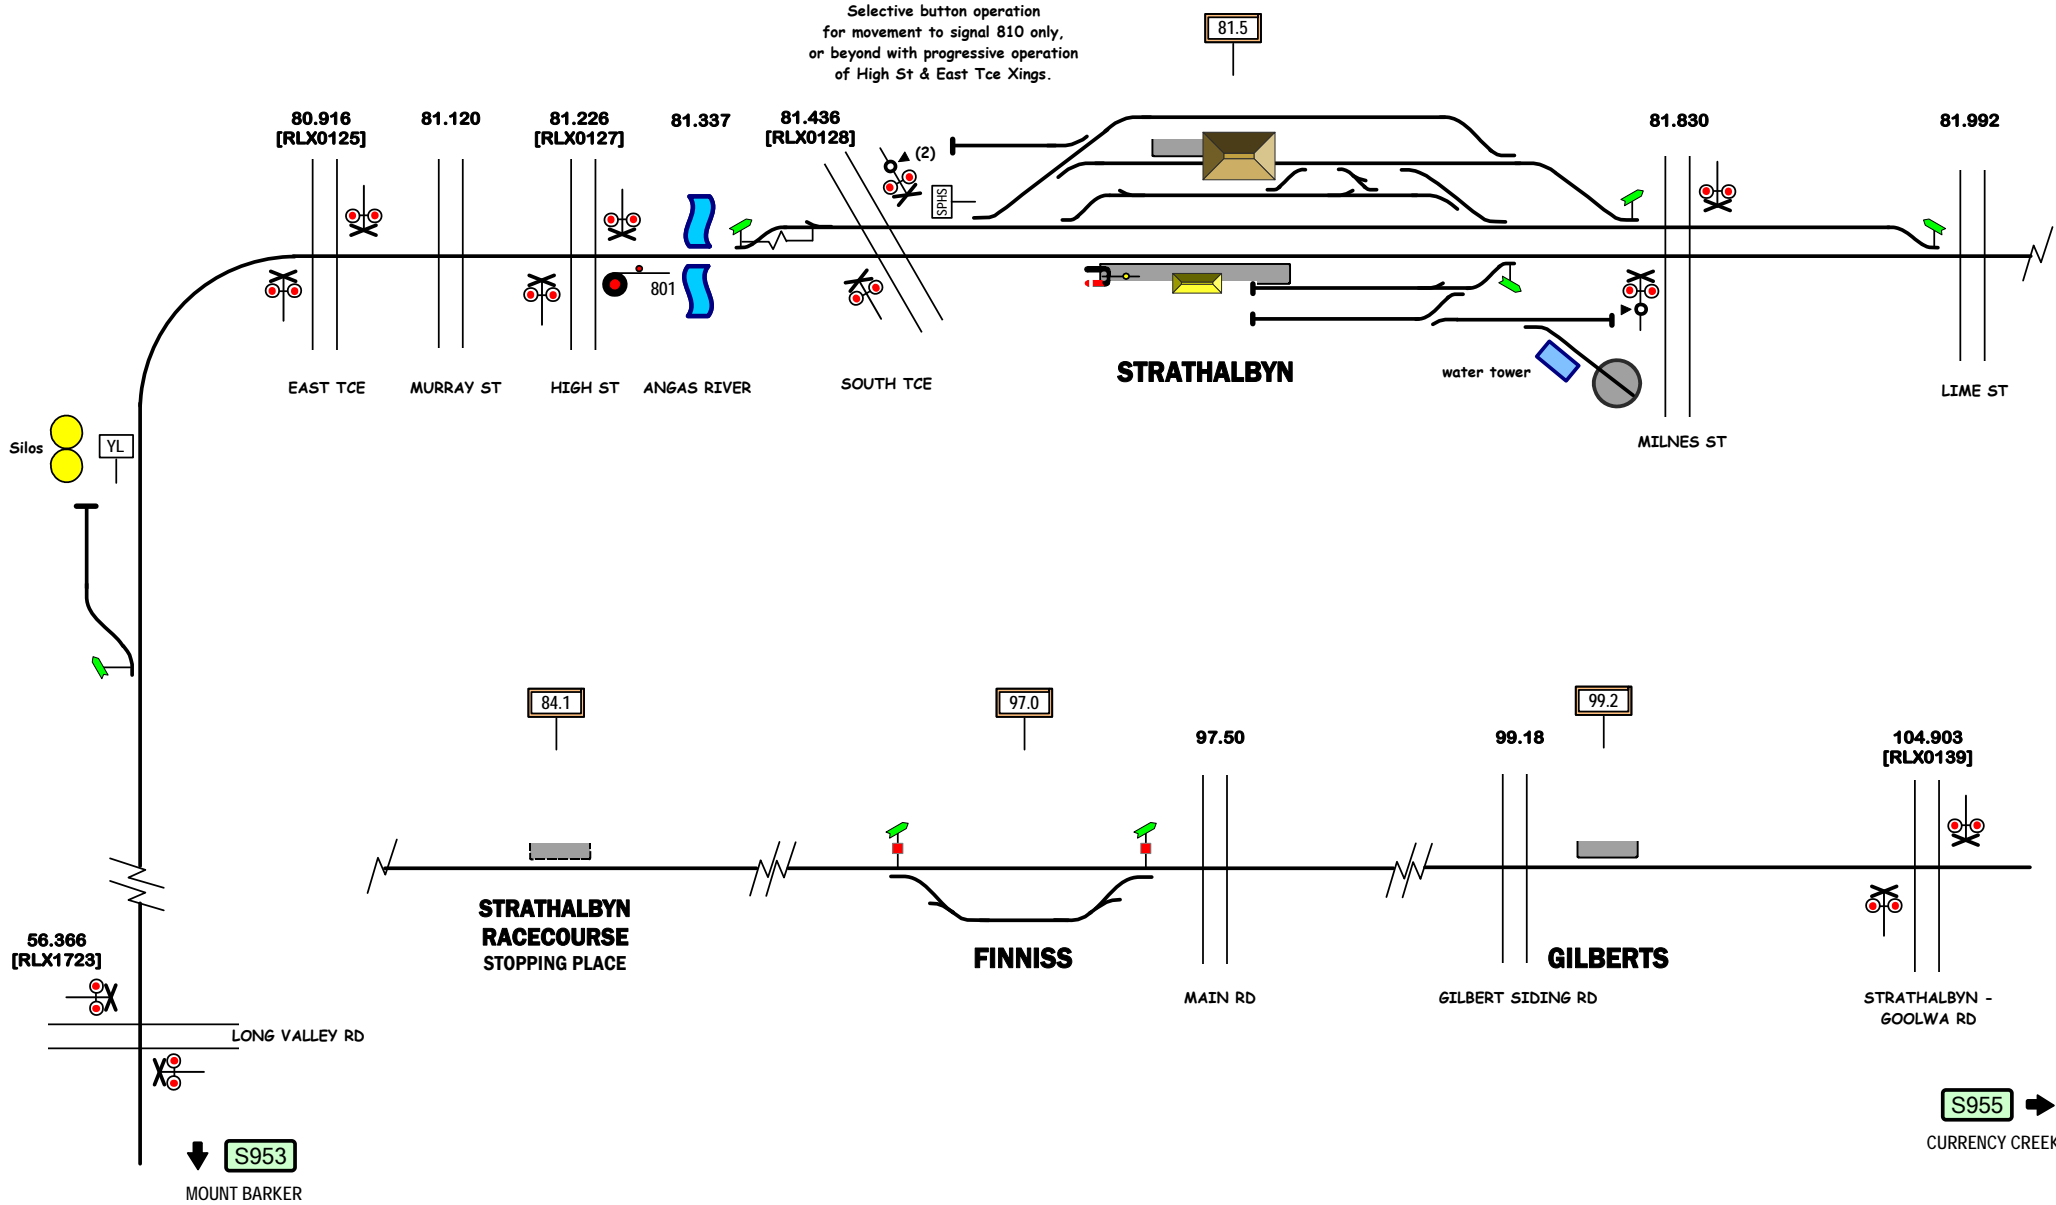

Selective button operation
for movement to signal 810 only,
or beyond with progressive operation
of High St & East Tce Xings.

Signal Locations	
Home	Support

© 2009 G F Vincent

BROAD GAUGE TRACK
STRATHALBYN - GILBERTS
Steamranger Heritage Railway

S954