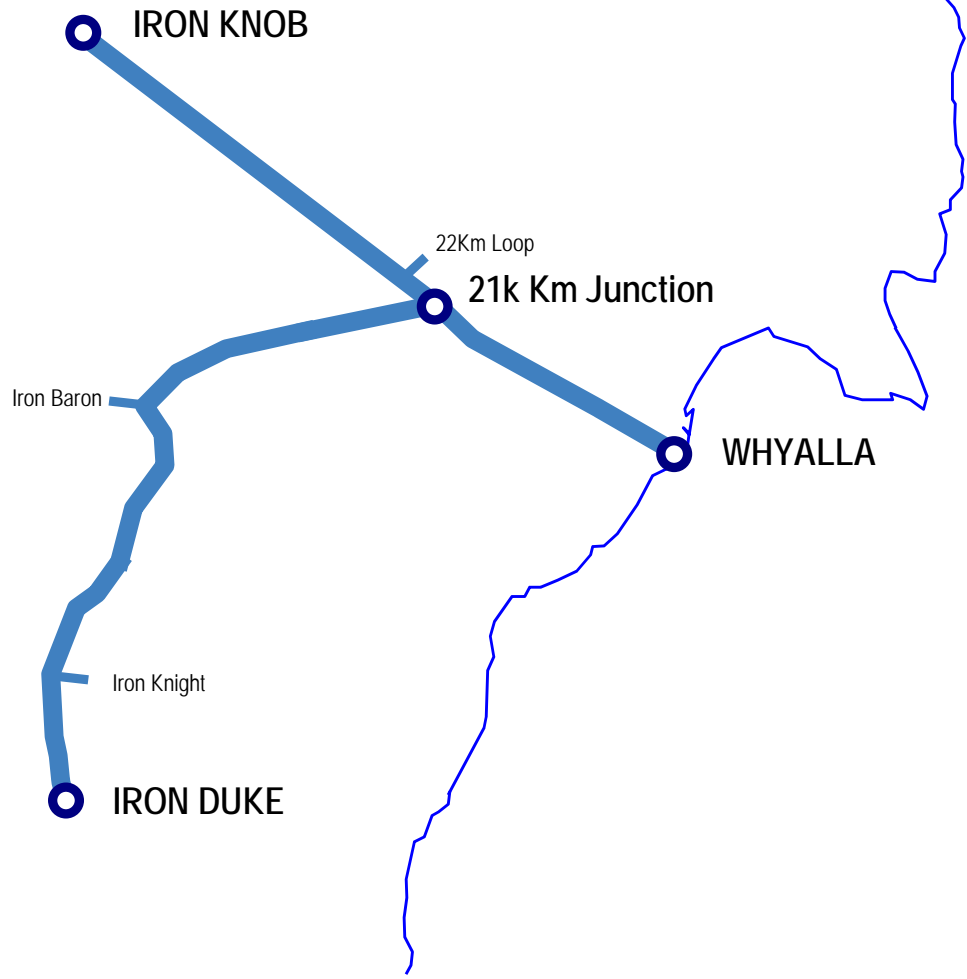

LINE	Arrium Ore Line
SECTION	Whyalla - Iron Duke/IronKnob
PAGE	941 - 945

South Australia

▲ Home

■ Another Line

Click stations to select