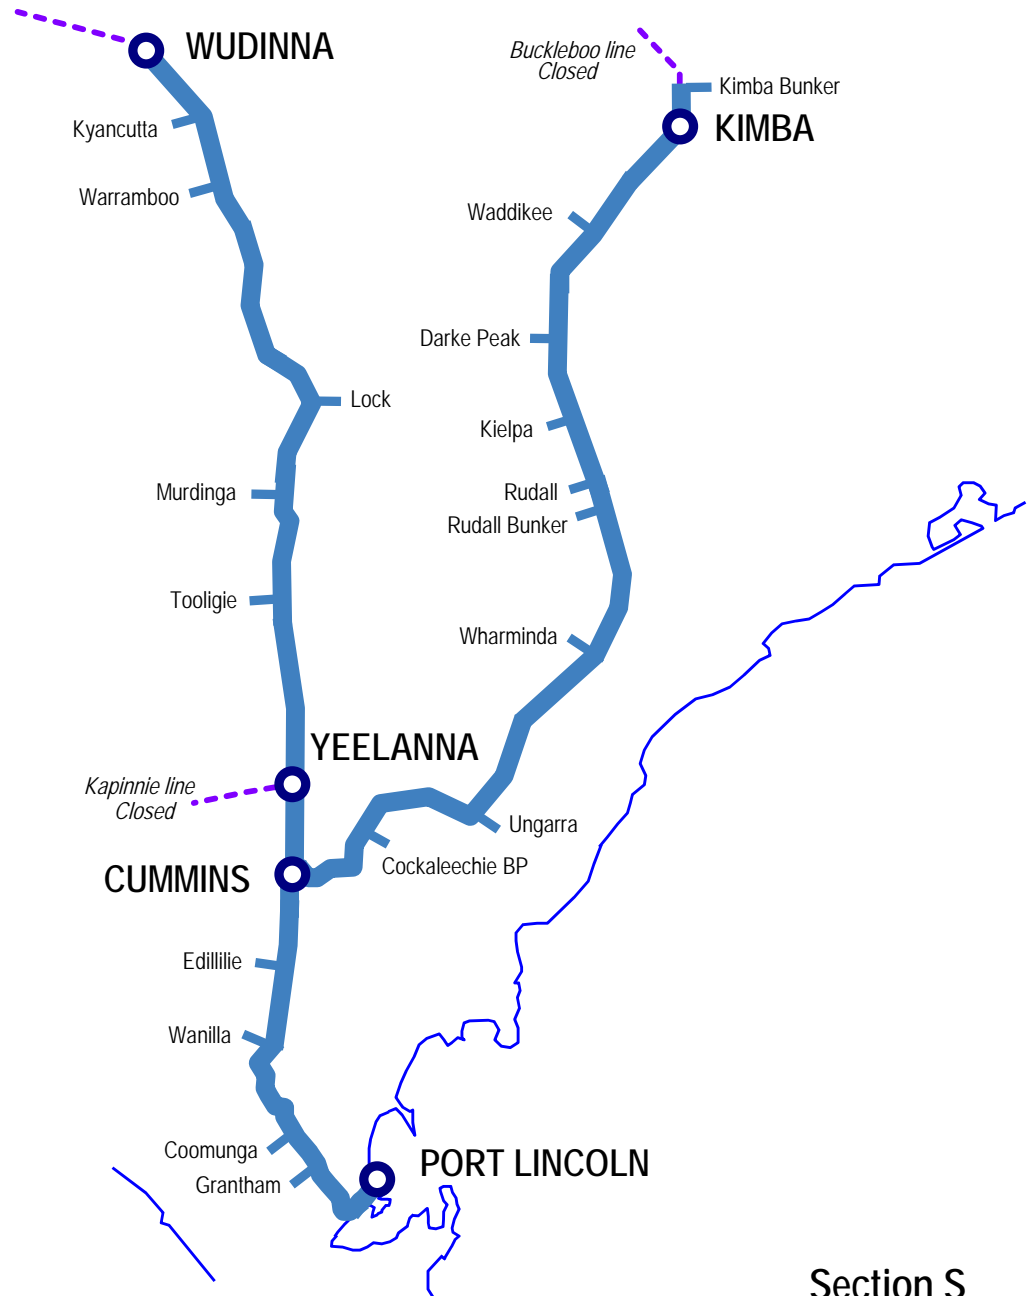

LINE	Eyre Peninsula Lines
SECTION	Port Lincoln - Wudinna / Kimba & Kevin Line
PAGES	921-929

▲ Home

■ Another Line

*Penong line Closed*

*Wudinna Line Closed to normal traffic Available for loco transfer only*

PENONG JCN.  
THEVENARD

Click stations to select

# South Australia

*Penong Junction Line Closed to normal traffic Available for loco transfer only*

Section S