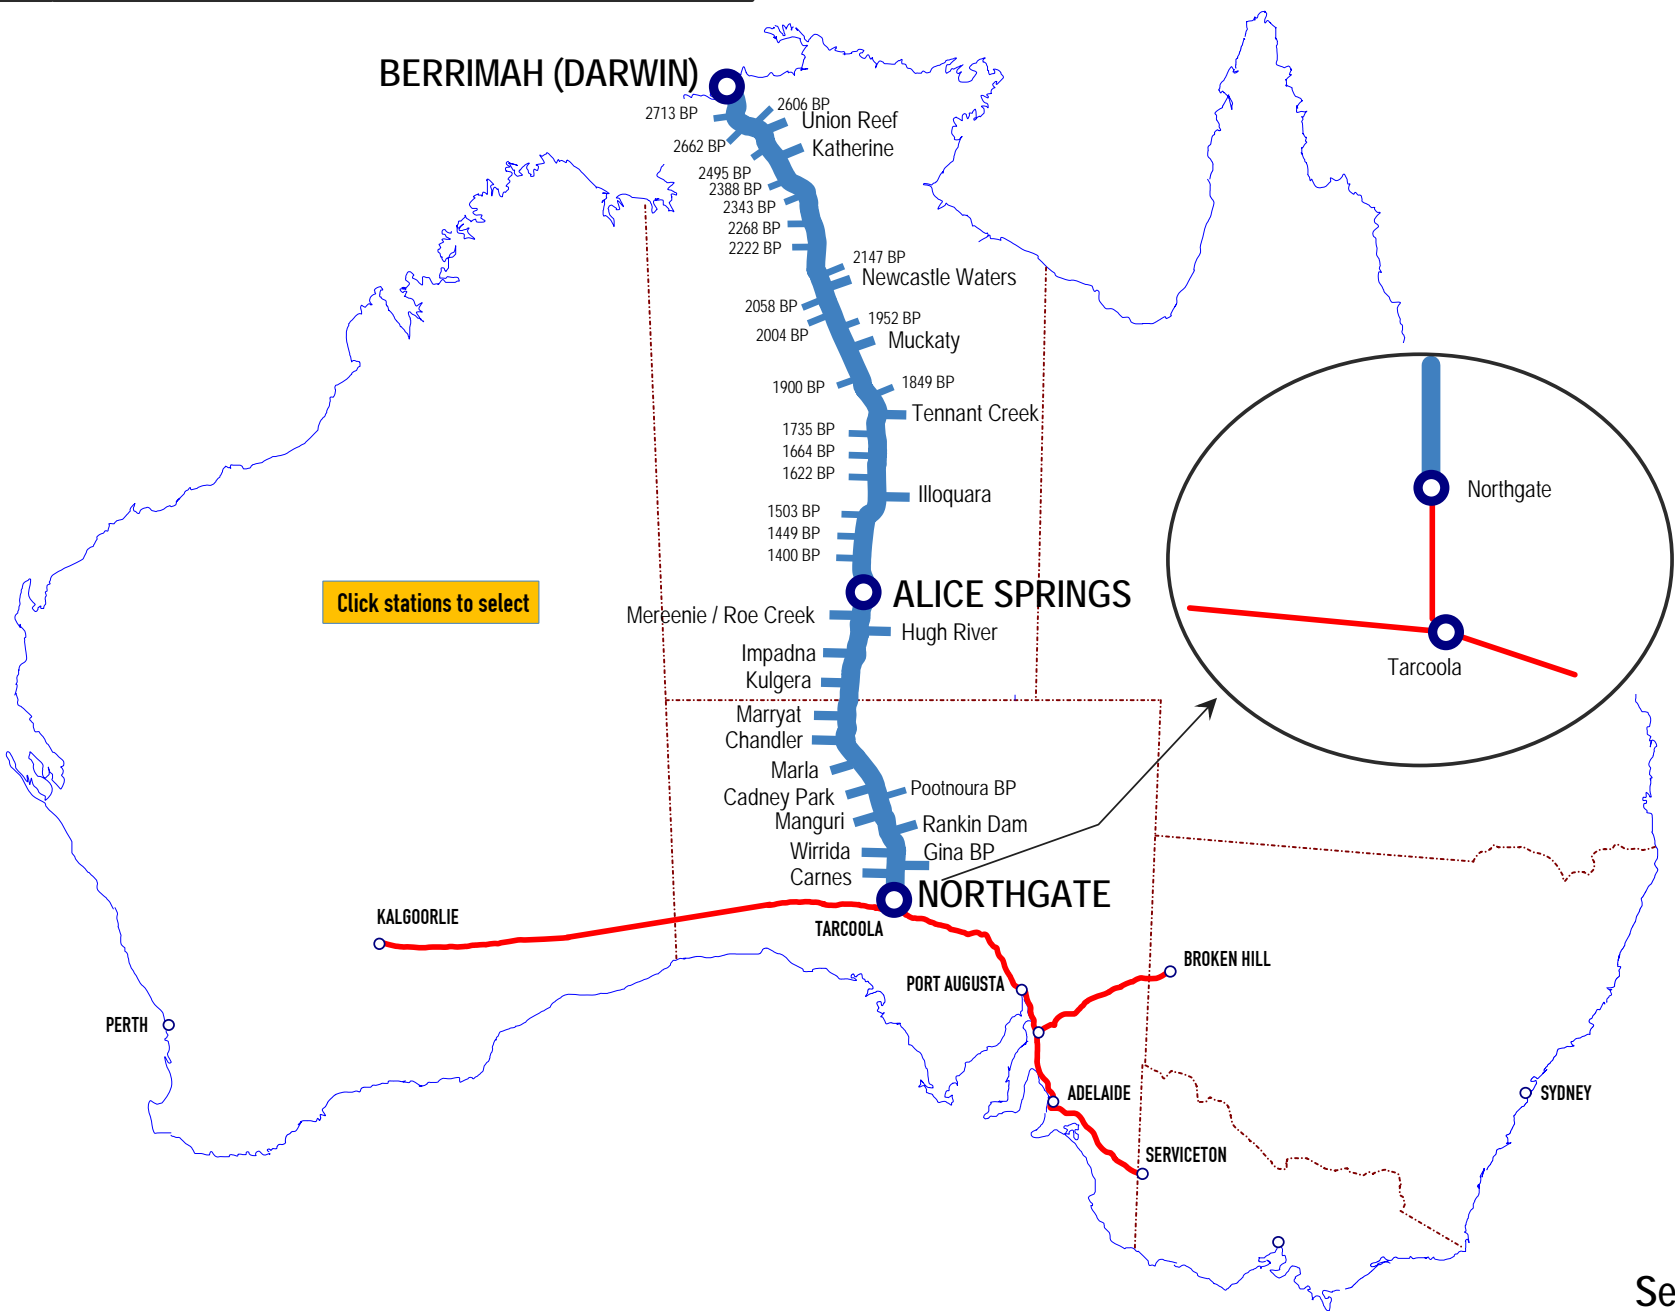

LINE	Darwin Line
SECTION	Northgate - Alice Springs - Berrimah
PAGES	1811 - 1825

▲ Home

■ Another Line

Click stations to select