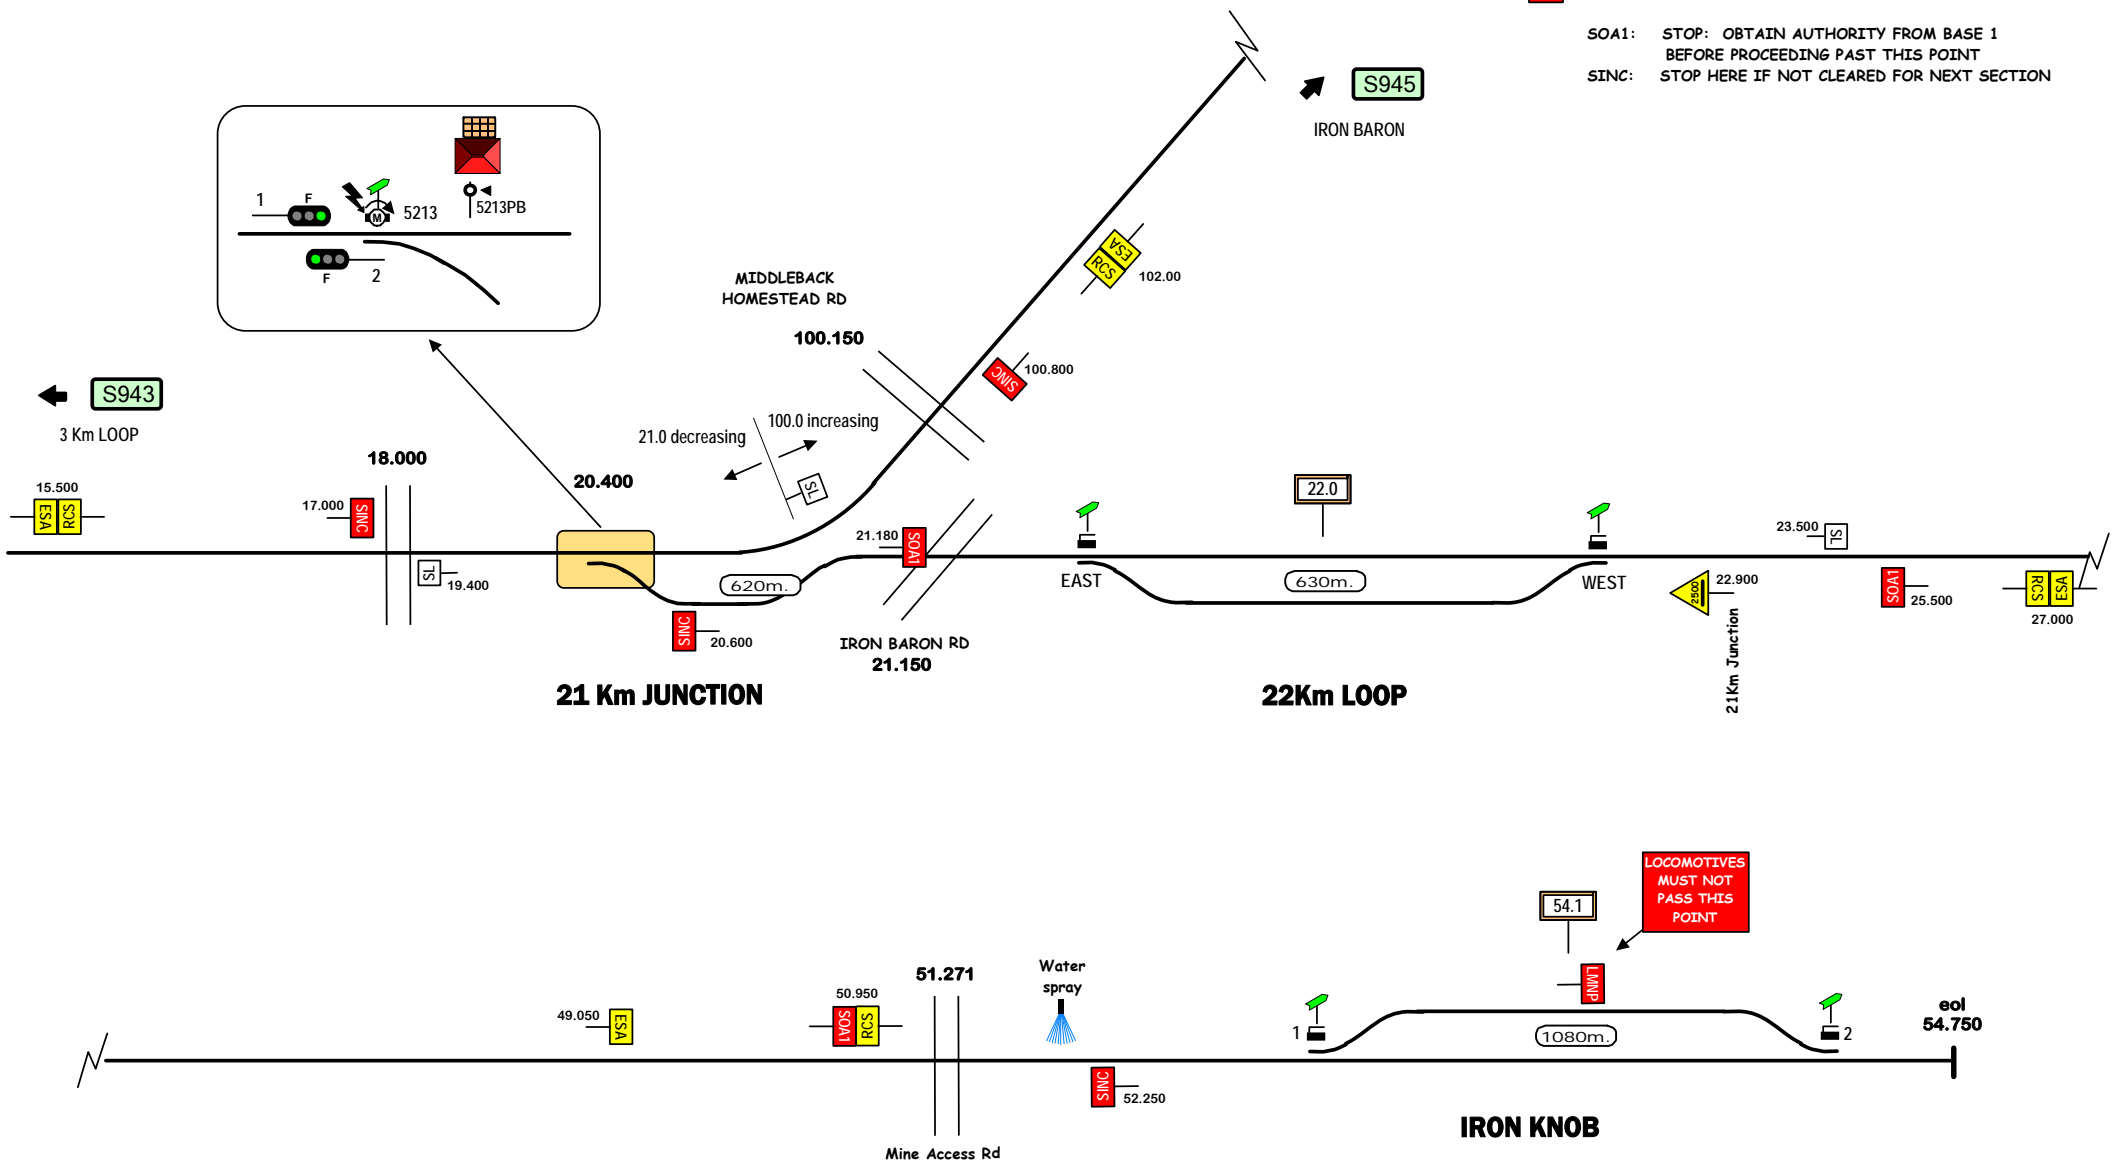

STOP BOARDS:

- SOA1: STOP: OBTAIN AUTHORITY FROM BASE 1 BEFORE PROCEEDING PAST THIS POINT
- SINC: STOP HERE IF NOT CLEARED FOR NEXT SECTION

NARROW GAUGE TRACK
21Km JUNCTION - IRON KNOB