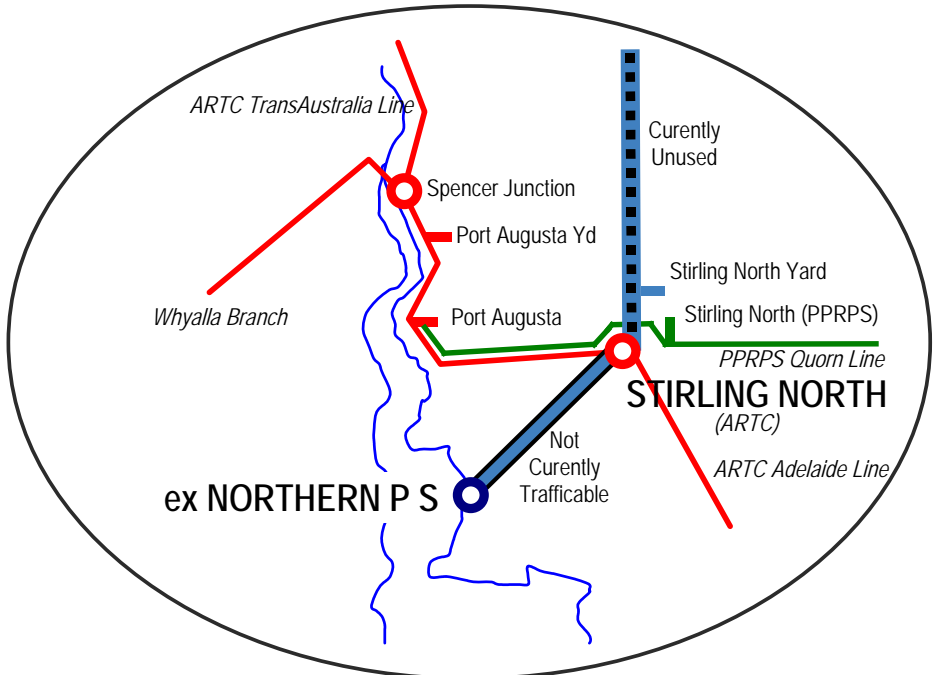

LINE	Leigh Creek Coalfield Line & P.S Branch
SECTION	Northern Power Station - Leigh Creek Coalfield
PAGES	931 - 935

▲ Home

■ Another Line

South Australia

ex LEIGH CREEK COALFIELD

Copley
Puttapa

Parachilna

Cotabena BP

Curently
Unused

Neuroodla

Wilkatana

Click stations to select

ex NORTHERN POWER STATION