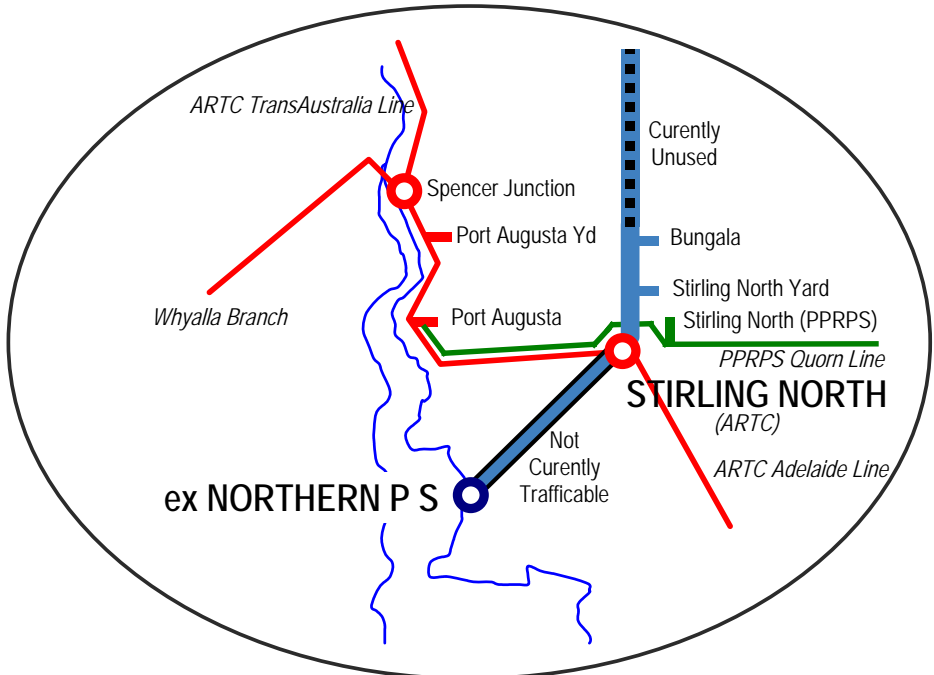

LINE	Leigh Creek Coalfield Line & P.S Branch
SECTION	Northern Power Station - Leigh Creek Coalfield
PAGES	931 - 935

Home

Another Line

South Australia

ex LEIGH CREEK COALFIELD

Copley
Puttapa

Parachilna

Cotabena BP
Curently Unused

Neuroodla

Wilkatana

Click stations to select

ex NORTHERN POWER STATION