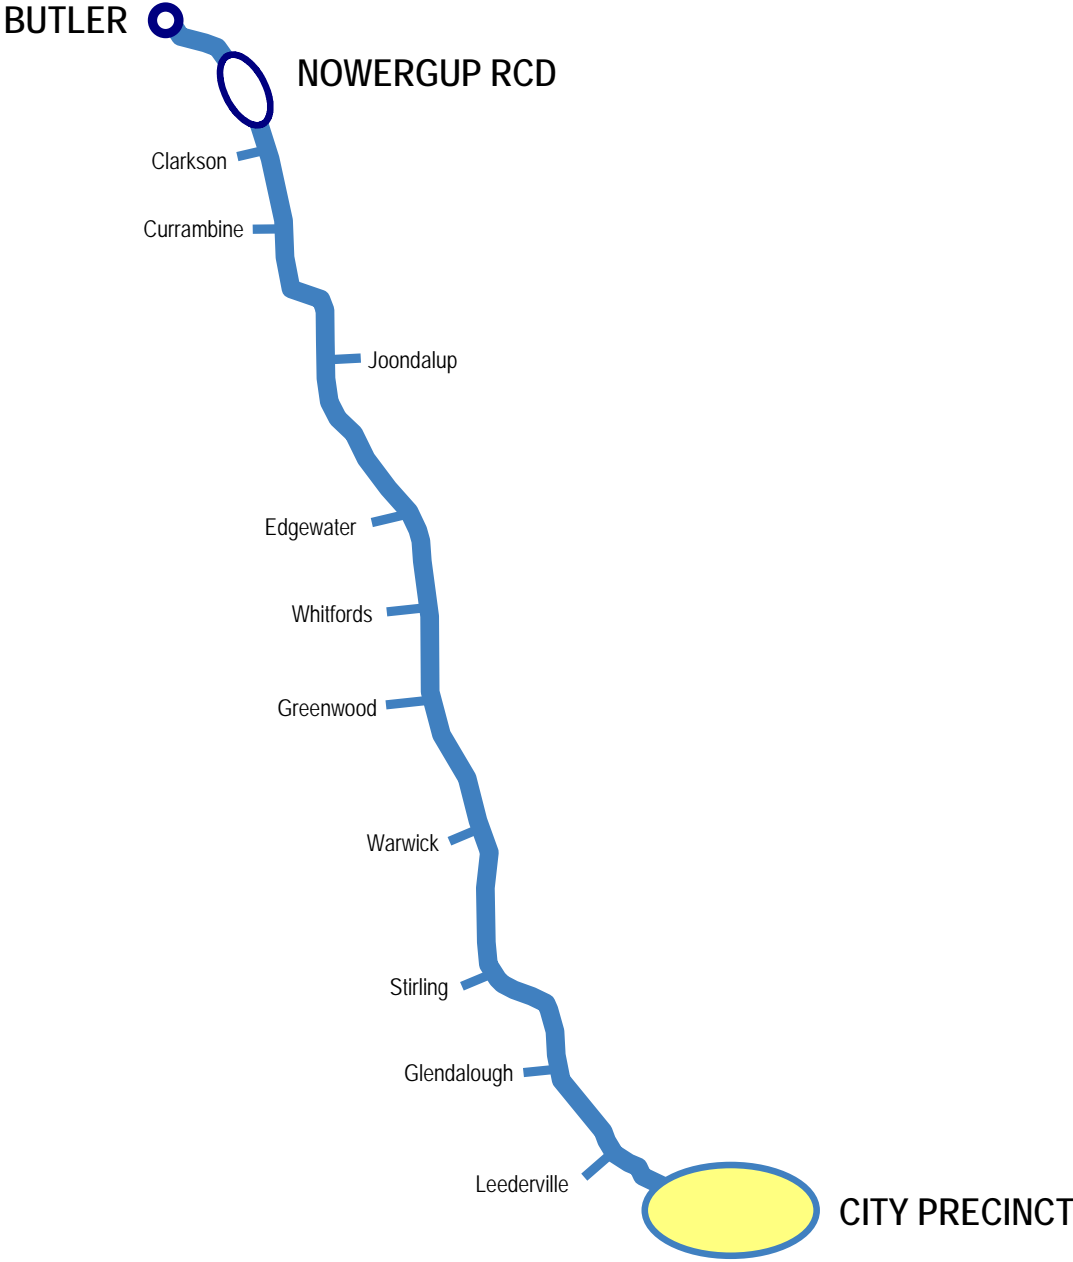

LINE	Joondaup Line
SECTION	Leederville - Butler
PAGES	2821-2825

# Perth

Click stations to select