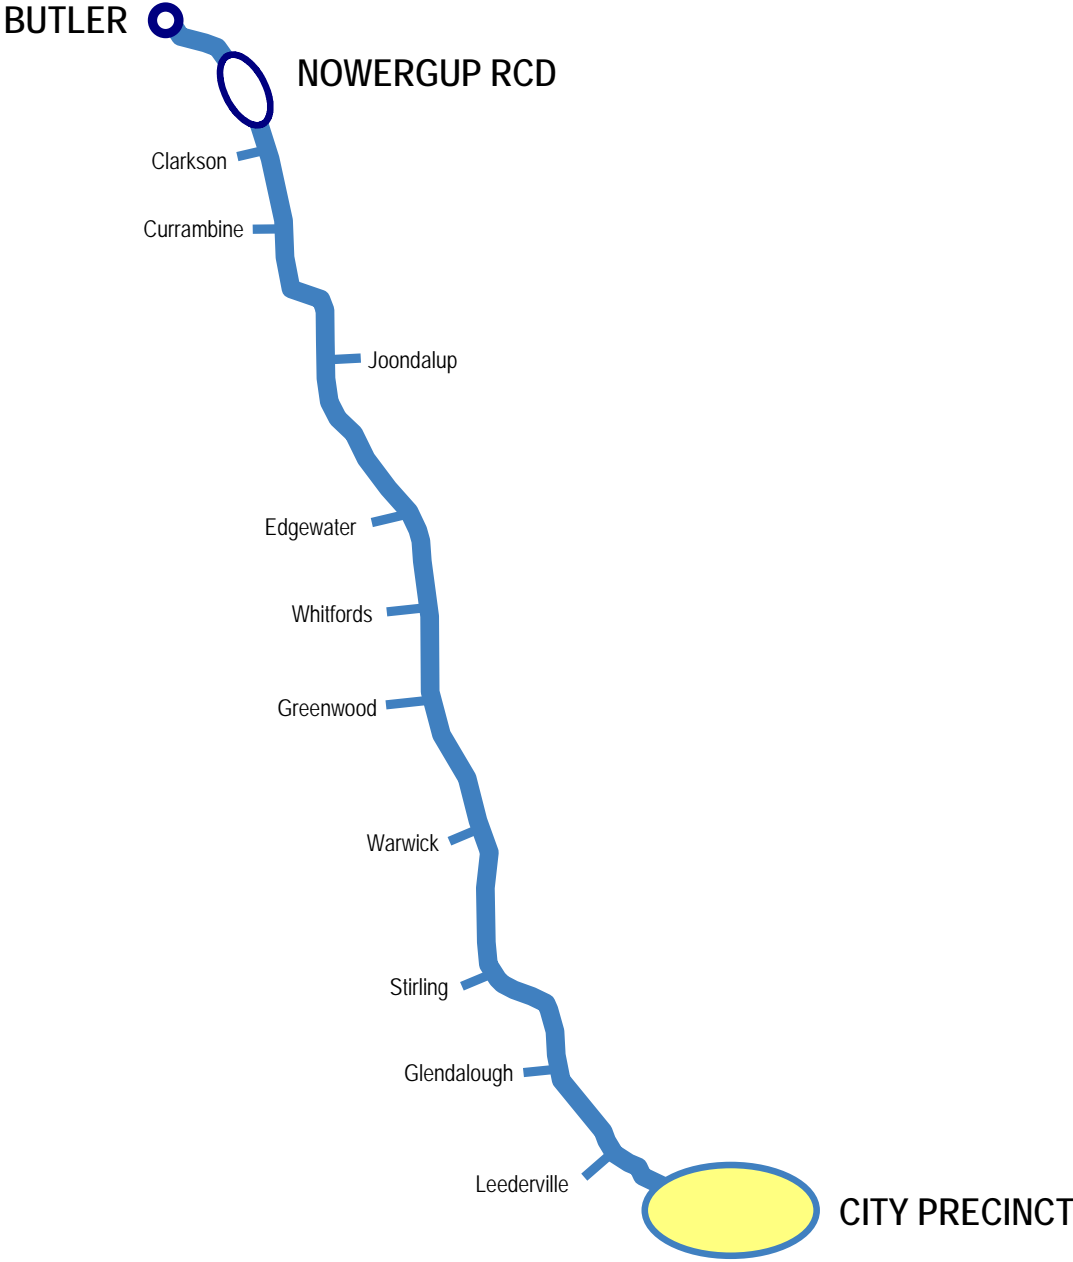

LINE	Joondaup Line
SECTION	Leederville - Butler
PAGES	2821-2825

# Perth

**Home**

**Another Line**

**Click stations to select**