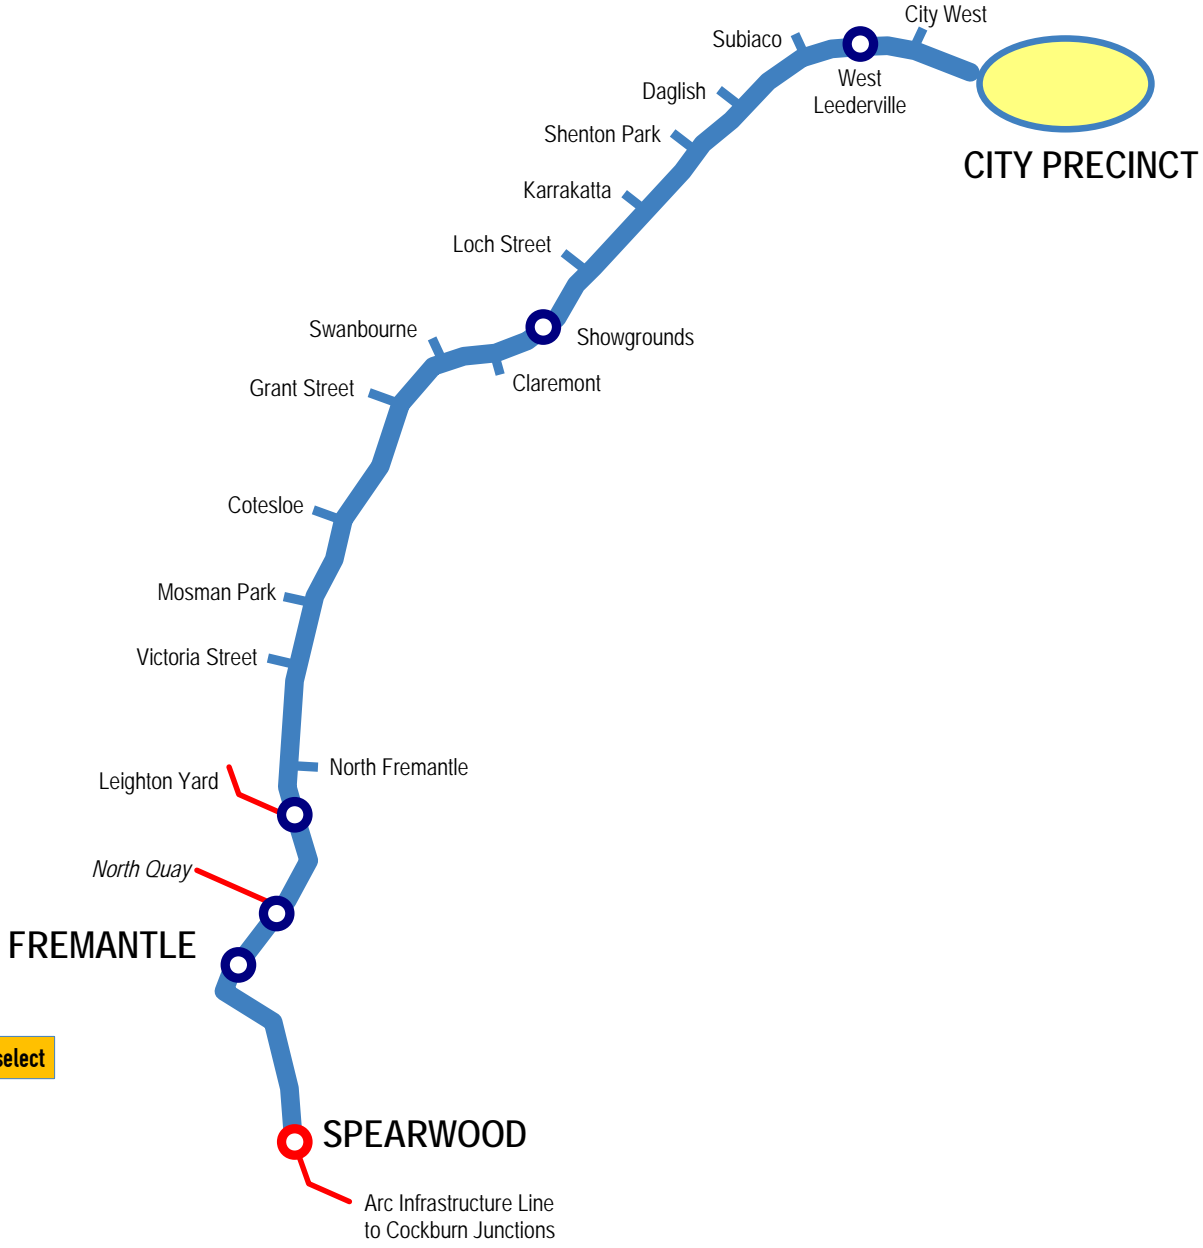

LINE	Fremantle Line
SECTION	City West - Fremantle
PAGES	2811-2814

Perth

▲ Home

■ Another Line

Click stations to select