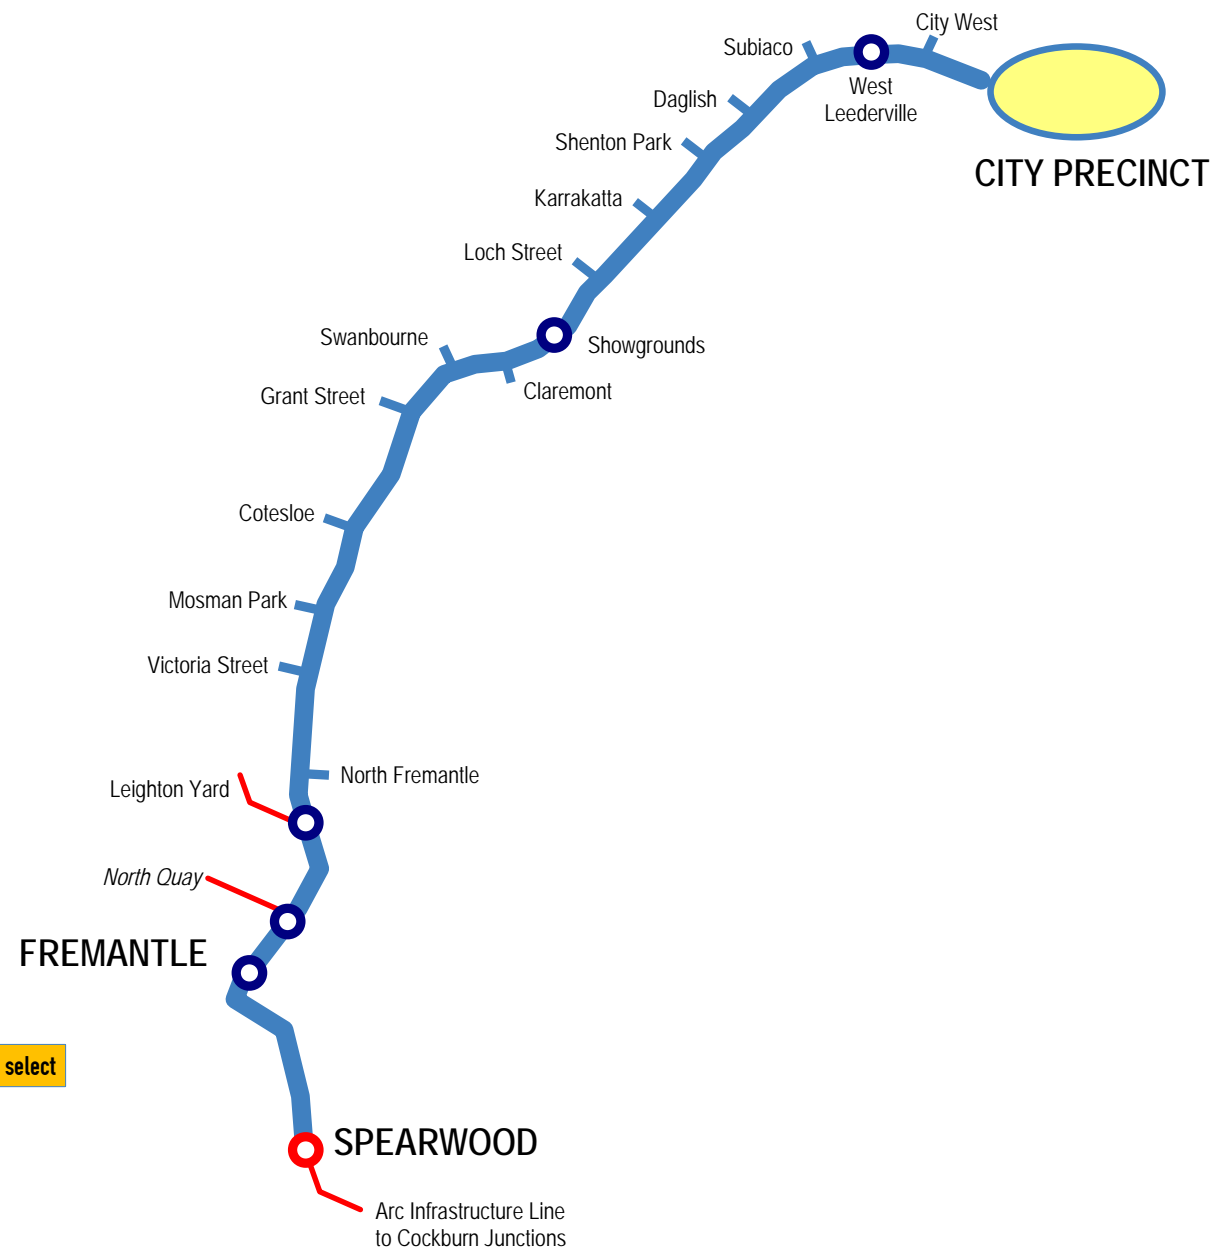

LINE	Fremantle Line
SECTION	City West - Fremantle
PAGES	2811-2814

# Perth

**▲ Home**

**■ Another Line**

Click stations to select