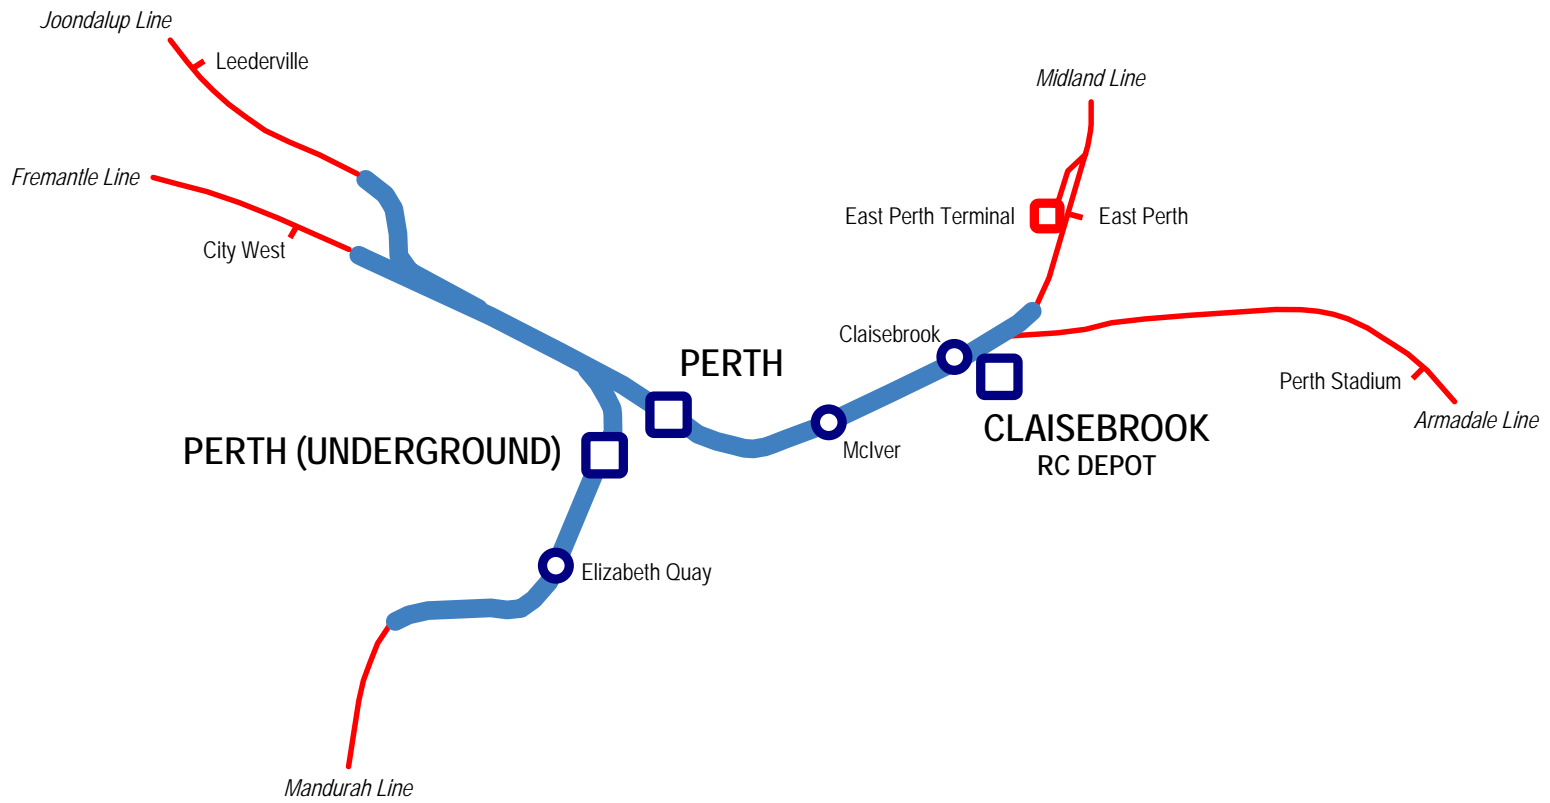

LINE	Perth City Precinct
SECTION	Claisebrook - Perth Yard - Elizabeth Quay
PAGES	2801-2802, 2890

Perth

▲ Home

■ Another Line

Click stations to select

Section R