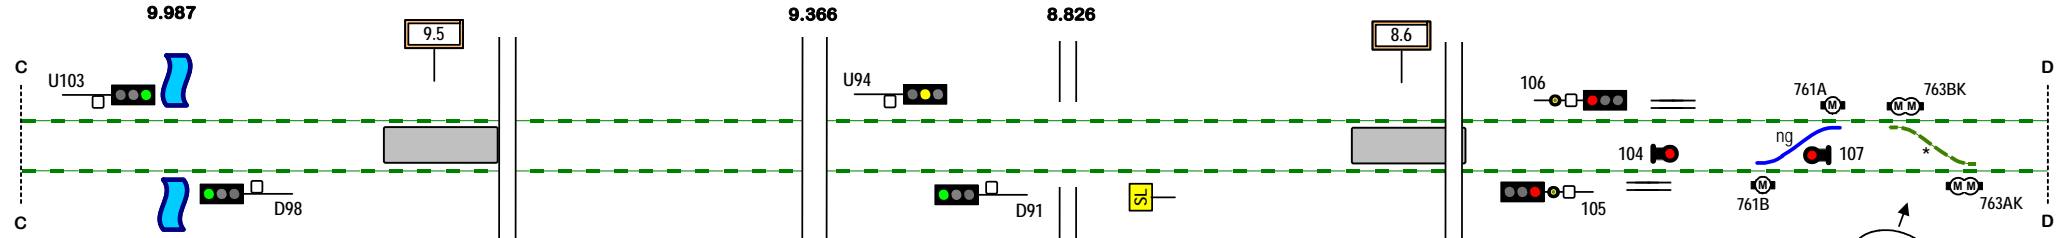

EAST GUILDFORD

SWAN ST
Pedestrian Xing

WAYLEN ST
Pedestrian Xing

MEADOW ST

JOHNSON ST
Pedestrian Xing

GUILDFORD

SUCCESS HILL

WEST ST
ROAD BRIDGE

SECOND AVE
Pedestrian Subway

BASSENDAN

ASHFIELD

RAILWAY PDE

TONKIN HWY
OVERPASS

BAYSWATER

Signal Locations

Home

© 2014 G F Vincent

DUAL (sg + ng) GAUGE TRACK except as shown
EAST GUILDFORD - ASHFIELD

P898