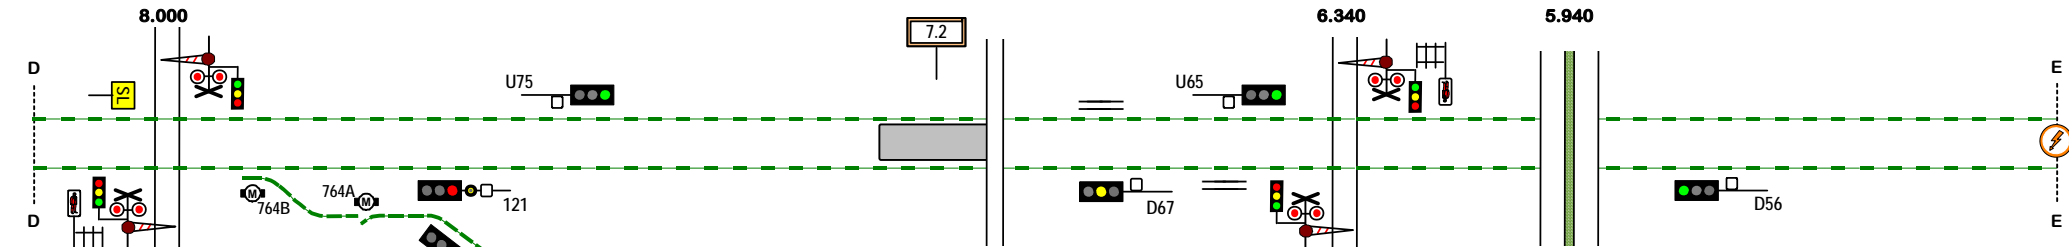

EAST GUILDFORD

SWAN ST
Pedestrian Xing

WAYLEN ST
Pedestrian Xing

MEADOW ST

JOHNSON ST
Pedestrian Xing

GUILDFORD

SUCCESS HILL

WEST ST
ROAD BRIDGE

SECOND AVE
Pedestrian Subway

BASSENDAN

ASHFIELD

RAILWAY PDE

TONKIN HWY
OVERPASS

BAYSWATER

Signal Locations

Home

© 2014 G F Vincent

DUAL (sg + ng) GAUGE TRACK except as shown
EAST GUILDFORD - ASHFIELD

P898