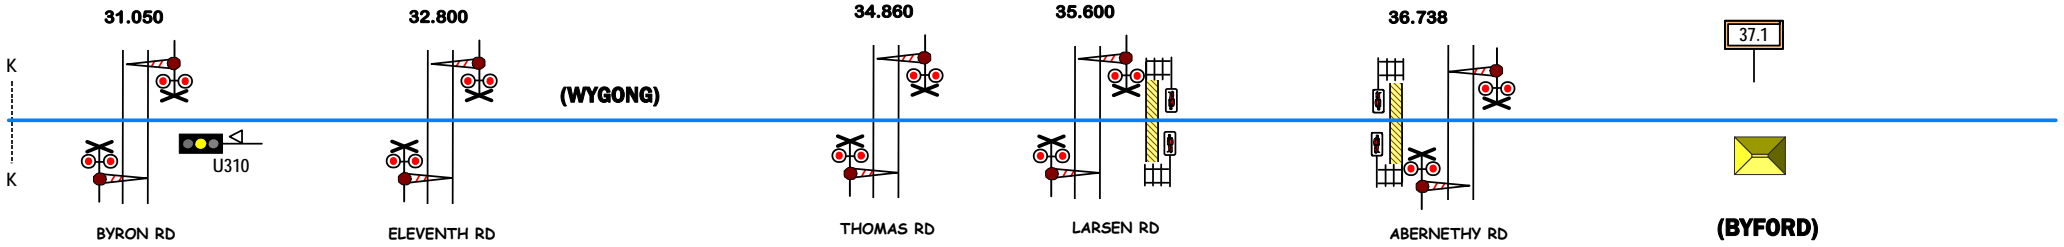

ARMADALE

← P2865

Signal Locations

Home Support

© 2018 G F Vincent

### NARROW GAUGE TRACK (ARMADALE) - MUNDIJONG JUNCTION

P2866