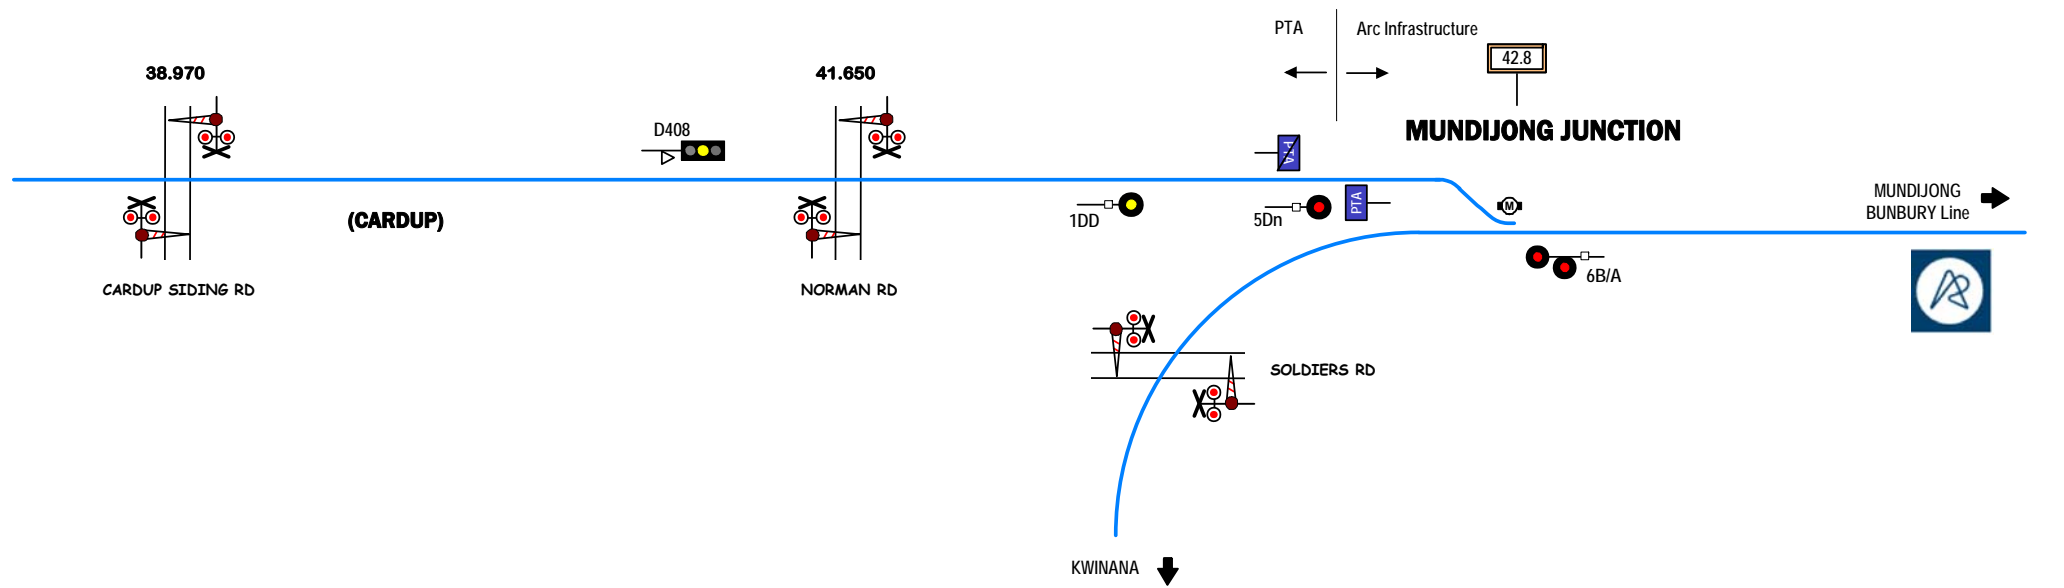

ARMADALE

← P2865

Signal Locations

Home Support

© 2018 G F Vincent

### NARROW GAUGE TRACK (ARMADALE) - MUNDIJONG JUNCTION

P2866