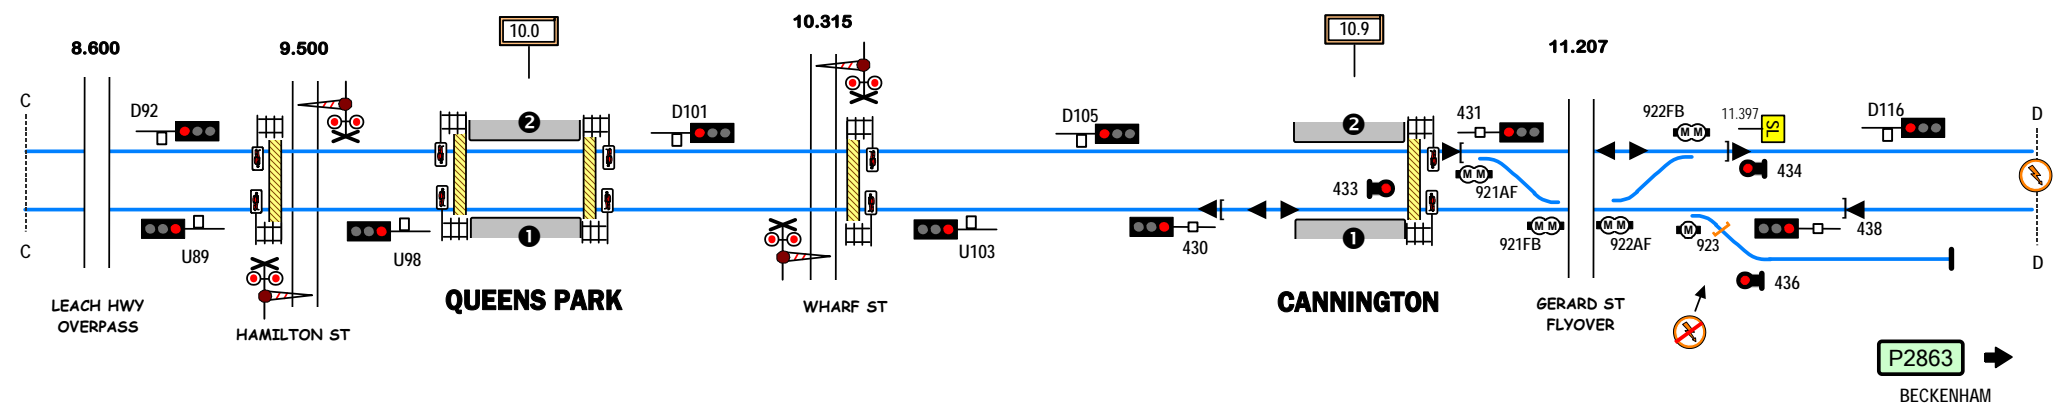

VICTORIA PARK
← P2861

Signal Locations

| | |
|------|---------|
| Home | Support |
|------|---------|

© 2018 G F Vincent

NARROW GAUGE TRACK
CARLISLE - CANNINGTON

P2862