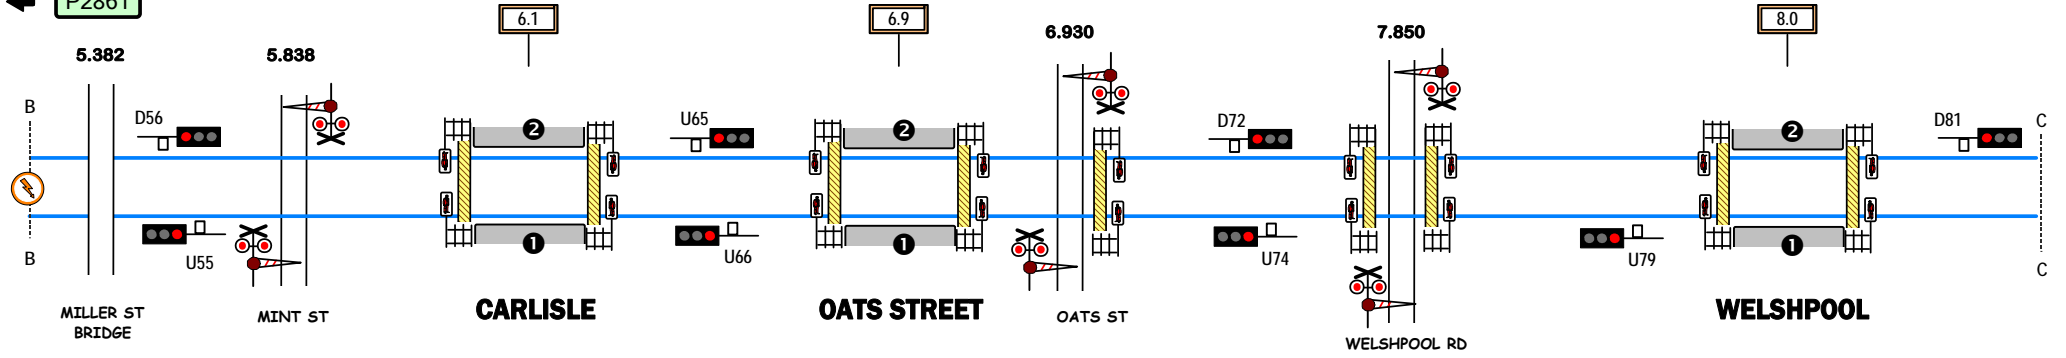

VICTORIA PARK
← P2861

Signal Locations

| | |
|------|---------|
| Home | Support |
|------|---------|

© 2018 G F Vincent

NARROW GAUGE TRACK
CARLISLE - CANNINGTON

P2862