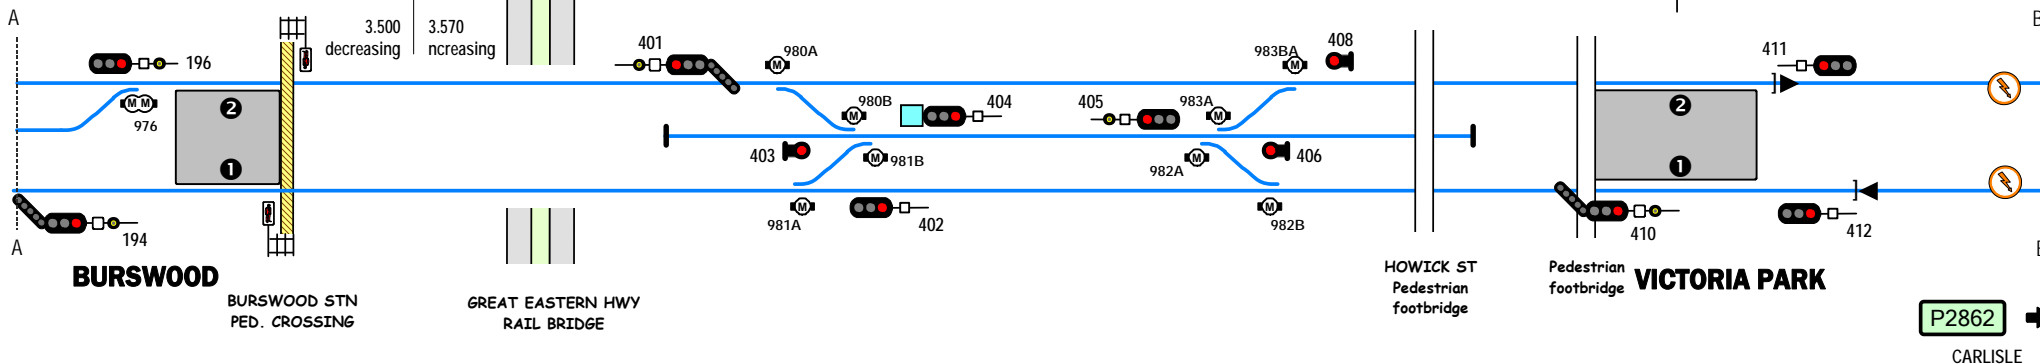

P2862

CARLISLE

Signal Locations

Home Support

ALL BI-DIRECTIONAL WORKING TO 411 & 412

© 2018 G F Vincent

NARROW GAUGE TRACK
PERTH STADIUM - VICTORIA PARK

P2861