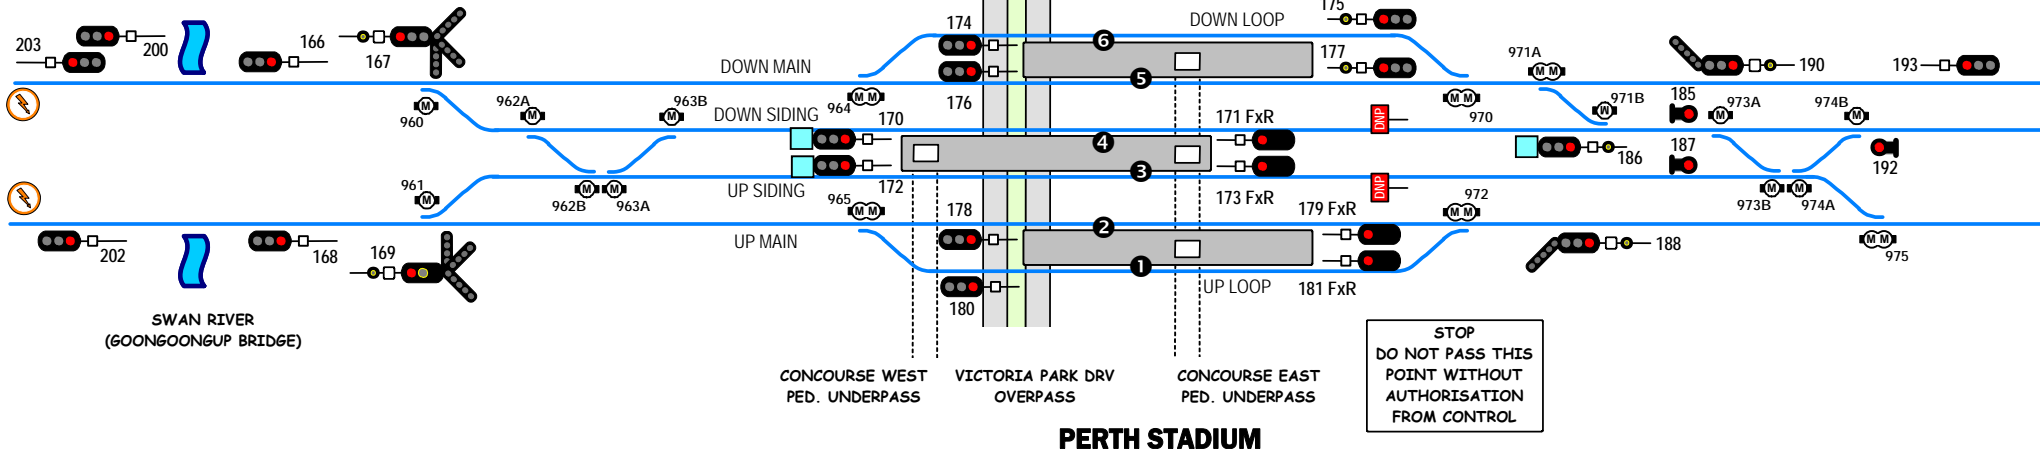

P2801

CLAISEBROOK

3.100

UD

170, 172

1.98

5 6

186

3.40

3.44 [PC P36]

3.612

3.500 decreasing
3.570 increasing

4.296

4.674

4.75

P2862

CARLISLE

Signal Locations

Home Support

ALL BI-DIRECTIONAL WORKING TO 411 & 412

© 2018 G F Vincent

NARROW GAUGE TRACK
PERTH STADIUM - VICTORIA PARK

P2861