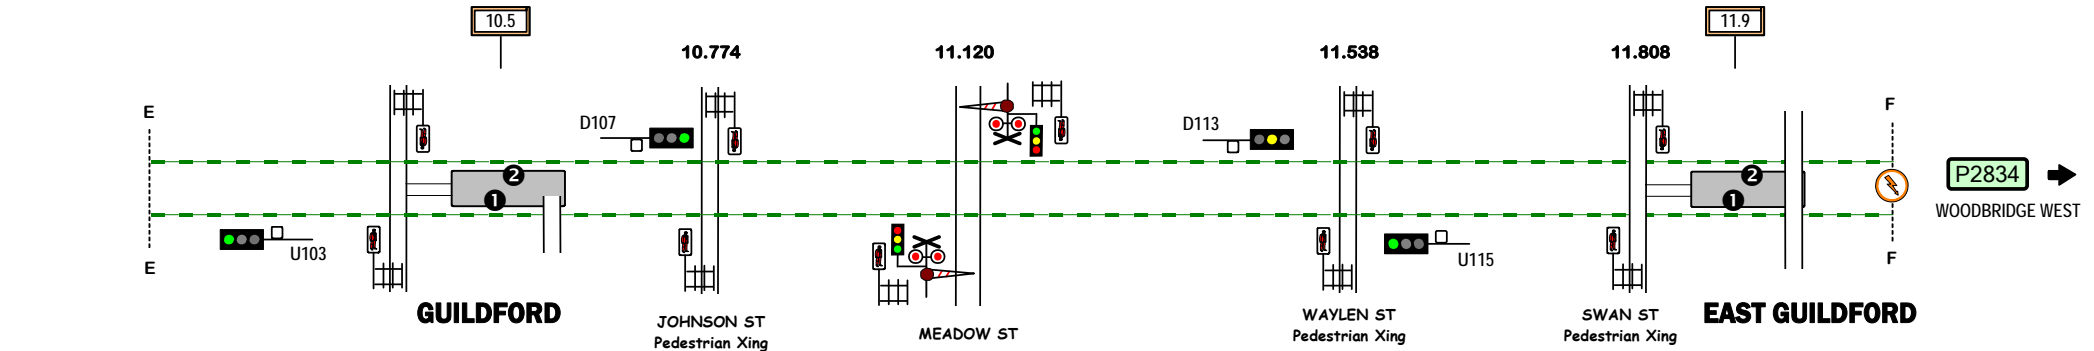

P2832

P2833

Signal Locations

Home Support

© 2018 G F Vincent

DUAL (sg + ng) GAUGE TRACK except as shown
ASHFIELD - EAST GUILDFORD

P2833