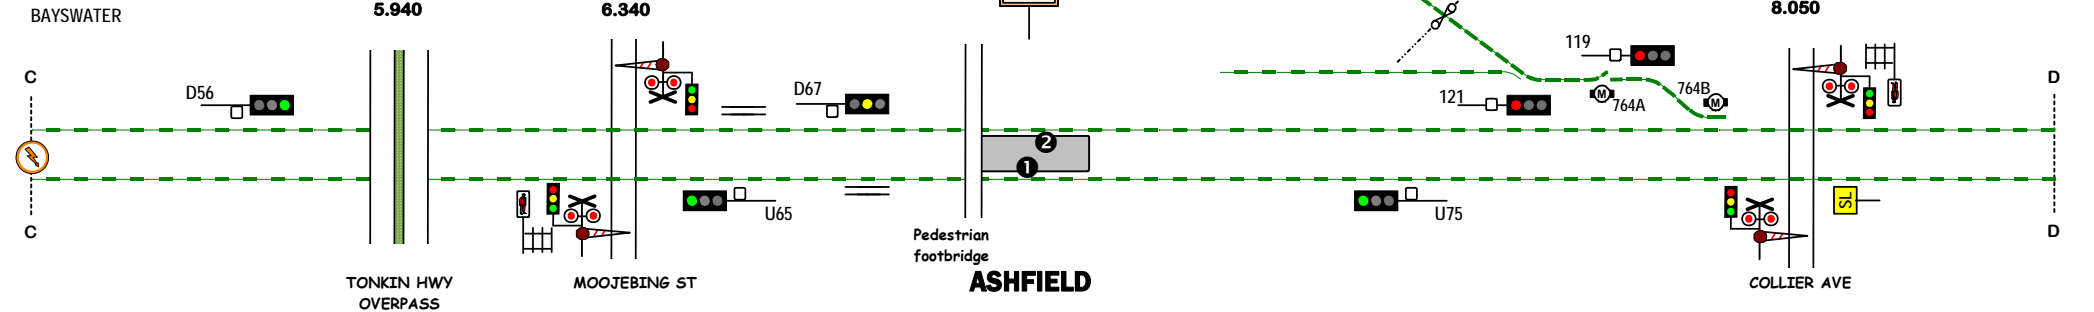

P2832

P2833

Signal Locations

Home Support

© 2018 G F Vincent

DUAL (sg + ng) GAUGE TRACK except as shown
ASHFIELD - EAST GUILDFORD

P2833