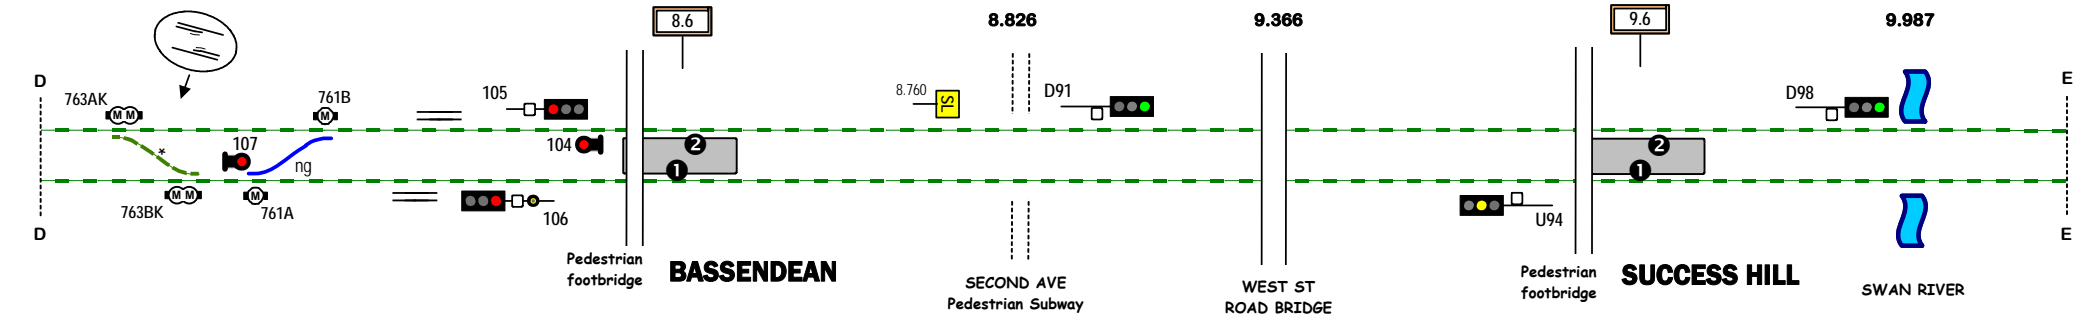

P2832

P2833

Signal Locations

Home Support

© 2018 G F Vincent

DUAL (sg + ng) GAUGE TRACK except as shown
ASHFIELD - EAST GUILDFORD

P2833