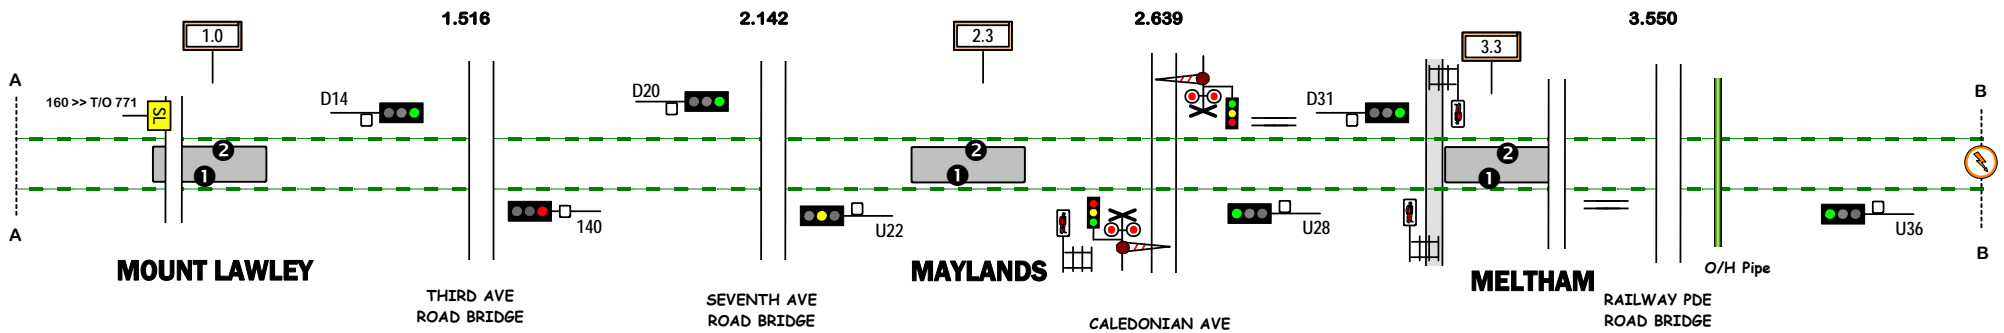

EAST PERTH TERMINAL

BAYSWATER
P2832 →

DUAL (sg + ng) GAUGE TRACK except as shown
EAST PERTH - MELTHAM

Signal Locations
Home Support

© 2018 G F Vincent

P2831