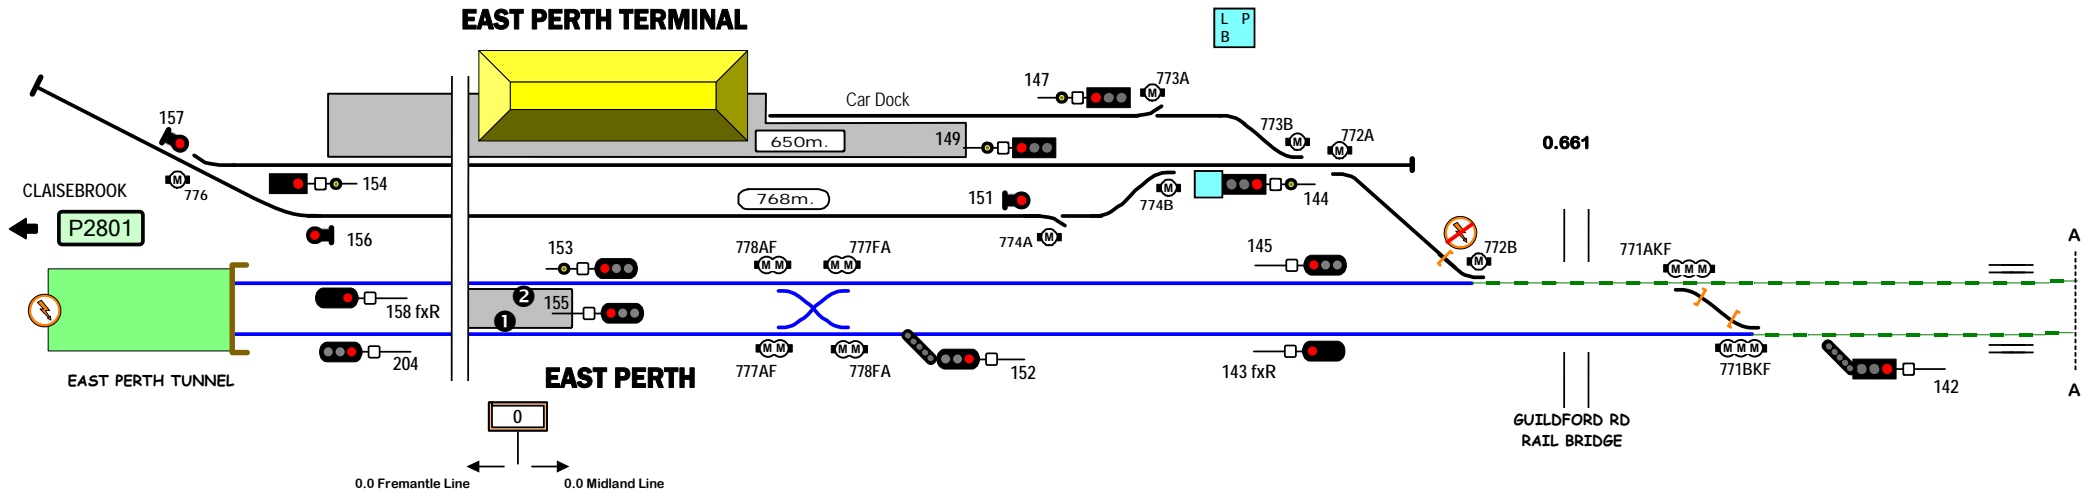

EAST PERTH TERMINAL

BAYSWATER
P2832 →

DUAL (sg + ng) GAUGE TRACK except as shown
EAST PERTH - MELTHAM

Signal Locations
Home Support

© 2018 G F Vincent

P2831