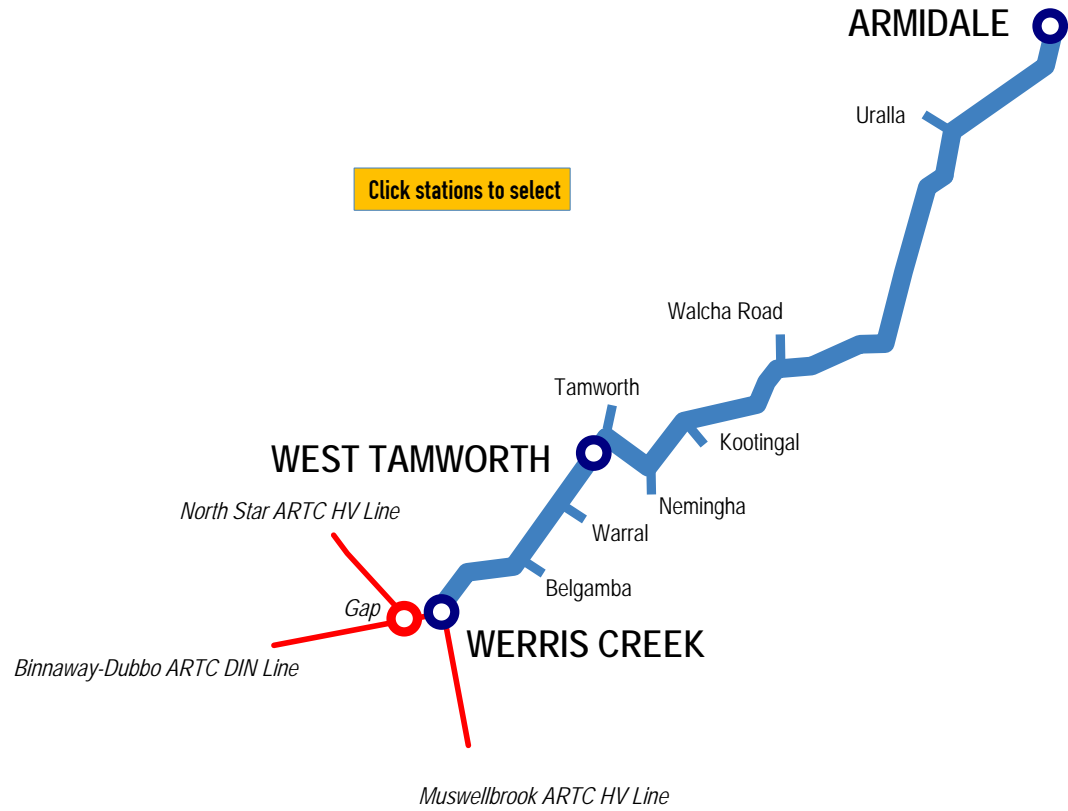

LINE	Main North Line
SECTION	Werris Creek - Armidale
PAGES	1561 - 1564

New South Wales CRN

▲ Home

■ Another Line

Click stations to select