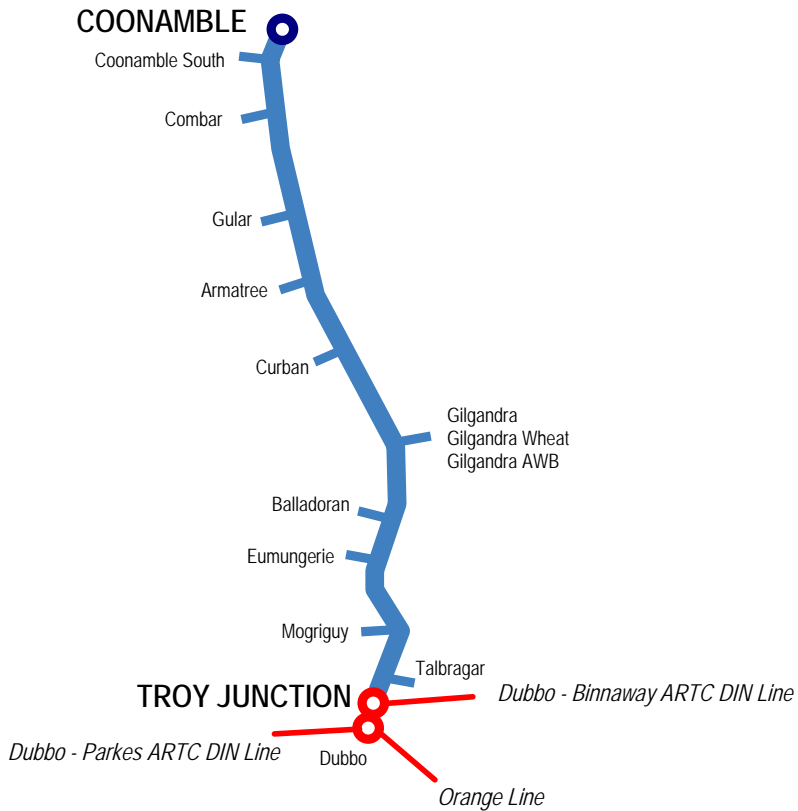

LINE	Coonamble Branch
SECTION	Troy Junction - Coonamble
PAGES	1485-1487

New South Wales *CRN*

Home

Another Line

Click stations to select