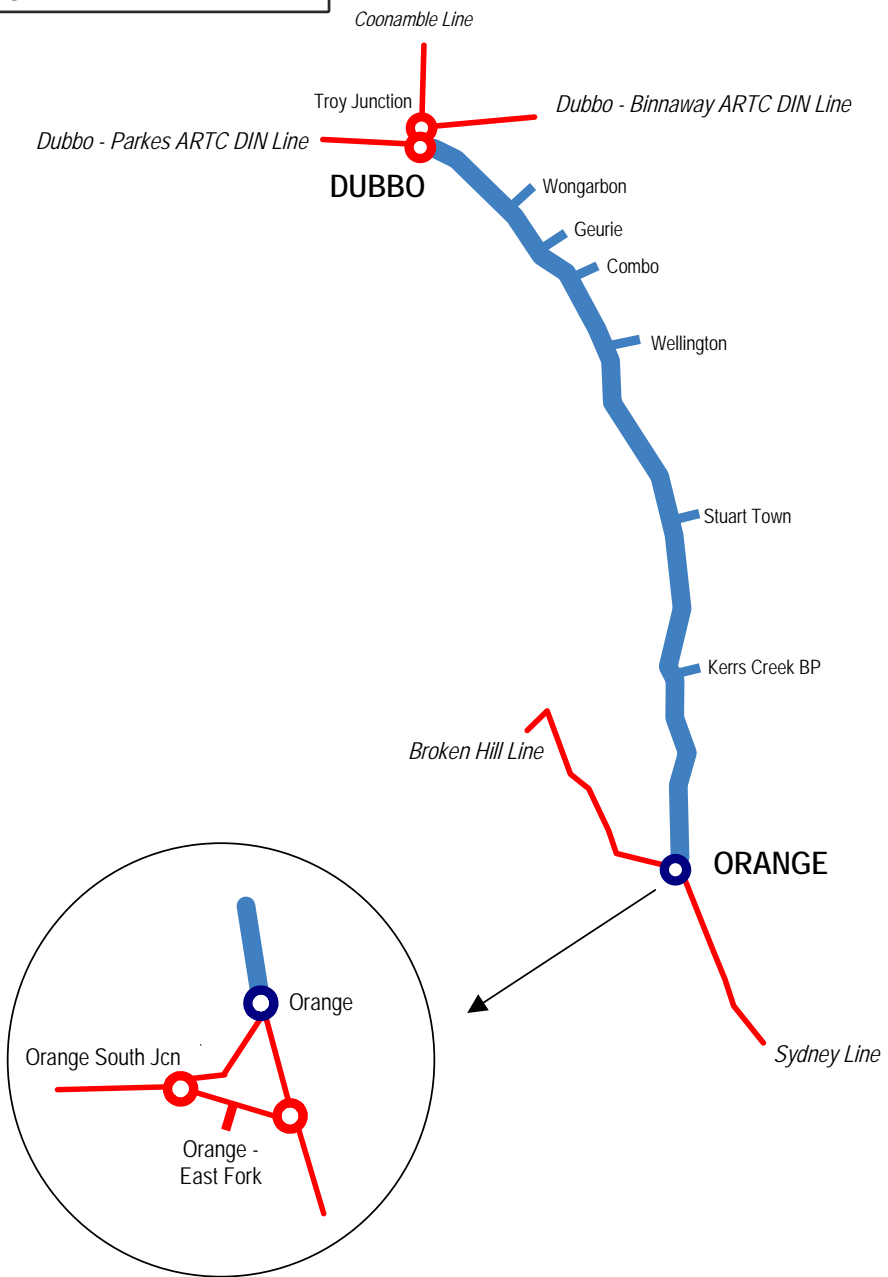

New South Wales *CRN*

LINE	Western Main Line
SECTION	Orange - Dubbo
PAGES	1481 - 1483

Home

Another Line

Click stations to select