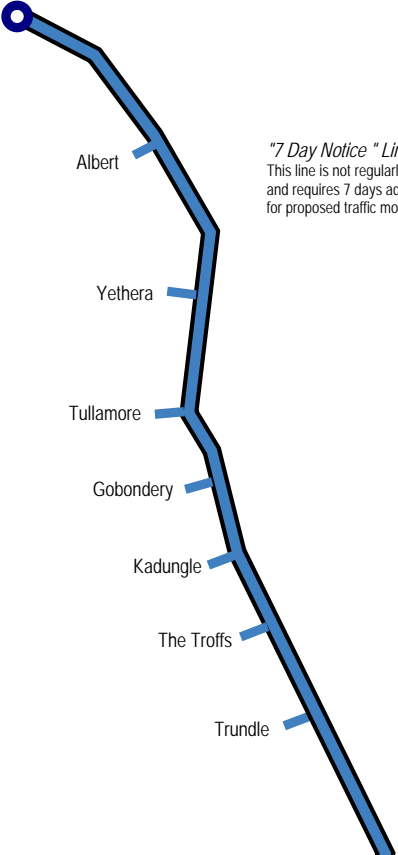

LINE	Tottenham Branch
SECTION	Bogan Gate North - Tottenham
PAGES	1475 - 1477

# New South Wales CRN

**▲ Home**

**■ Another Line**

TOTTENHAM

*"7 Day Notice" Line*  
This line is not regularly patrolled,  
and requires 7 days advance notice  
for proposed traffic movement

**Click stations to select**

BOGAN GATE NORTH

*Broken Hill ARTC DIN Line*

Bogan Gate

*Parkes ARTC DIN Line*