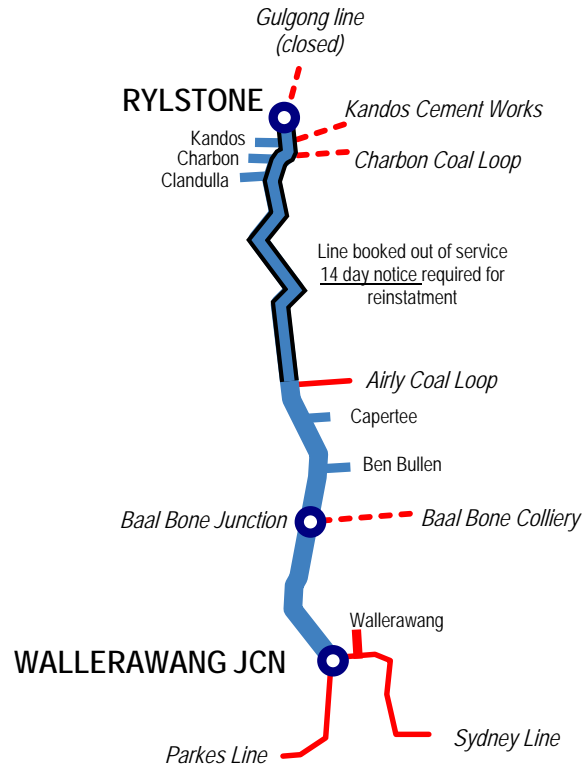

LINE	Rylstone Branch
SECTION	Wallerawang Junction - Rylstone
PAGES	1471-1474

# New South Wales CRN

**Home**

**Another Line**

**Click stations to select**