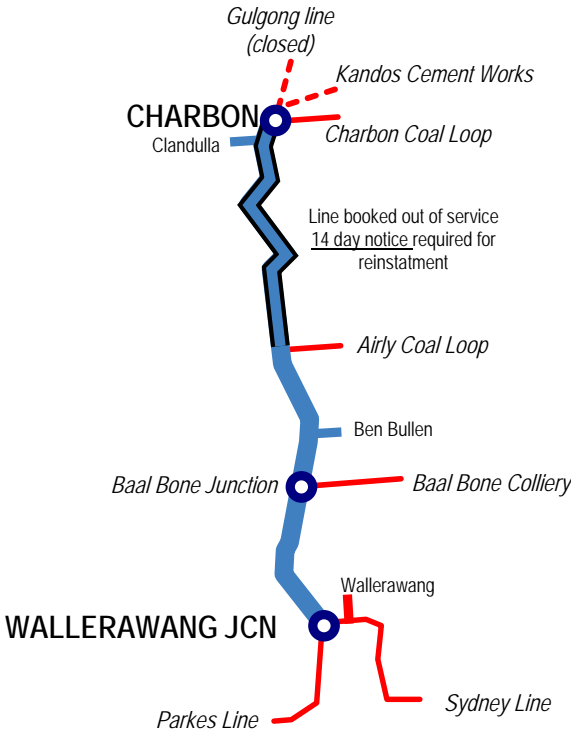

LINE	Charbon Branch
SECTION	Wallerawang Junction - Charbon
PAGES	1471-1474

# New South Wales *CRN*

 Home  
 Another Line

Click stations to select