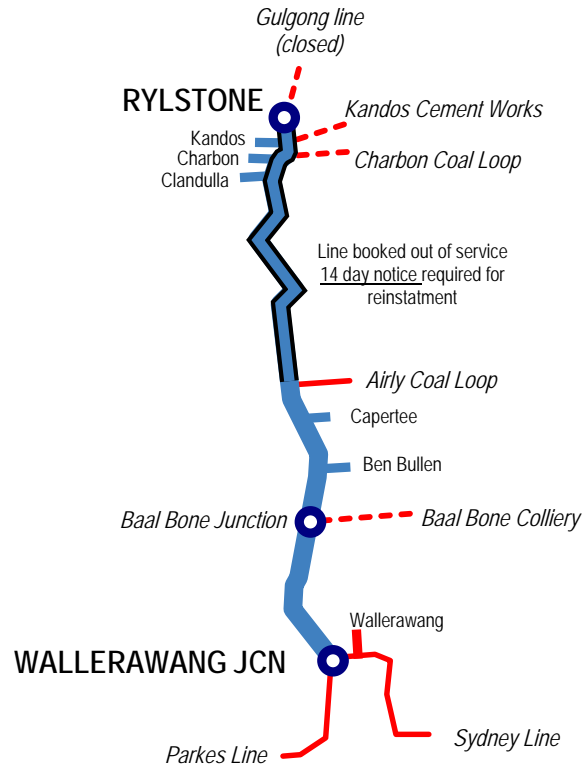

LINE	Rylstone Branch
SECTION	Wallerawang Junction - Rylstone
PAGES	1471-1474

New South Wales CRN

Home

Another Line

Click stations to select