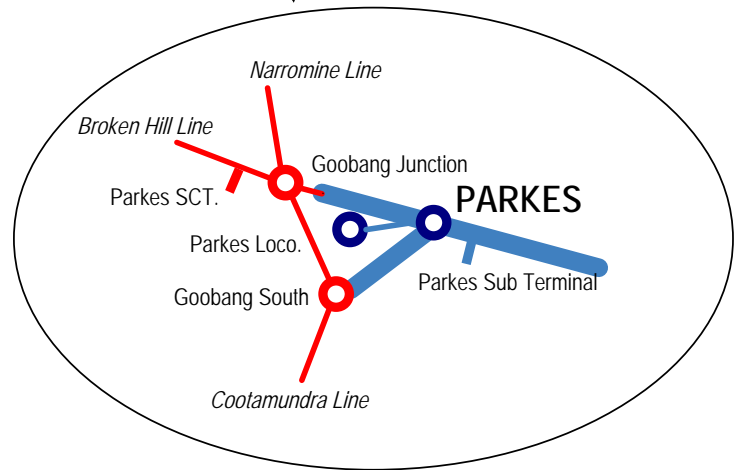

LINE	Western Main Line
SECTION	Parkes-Lithgow
PAGES	1450-1462

Home

Another Line

New South Wales CRN

Click stations to select

Reverse (E>W) Format