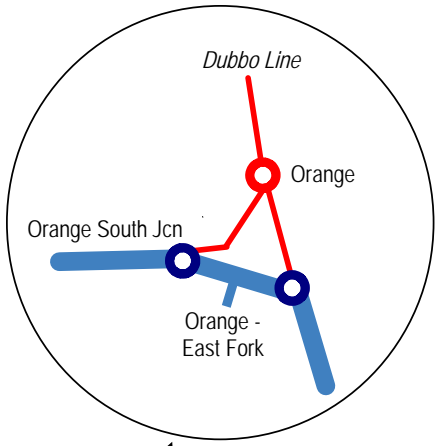

LINE	Western Main Line
SECTION	Parkes-Lithgow
PAGES	1450-1462

Home

Another Line

New South Wales CRN

Click stations to select

Reverse (E>W) Format