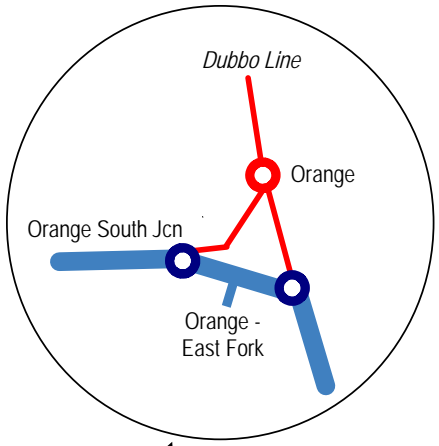

LINE	Western Main Line
SECTION	Parkes-Lithgow
PAGES	1451-1461

Home

Another Line

New South Wales CRN

Click stations to select

Reverse (E>W) Format