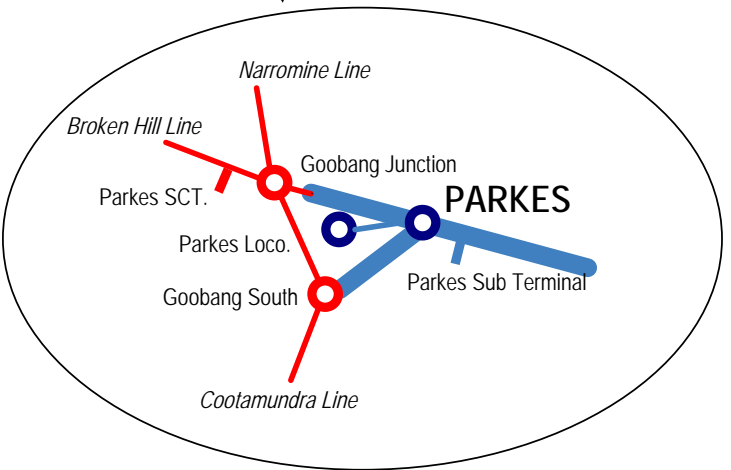

LINE	Western Main Line
SECTION	Parkes-Lithgow
PAGES	1451-1461

Home

Another Line

New South Wales CRN

Click stations to select

Reverse (E>W) Format