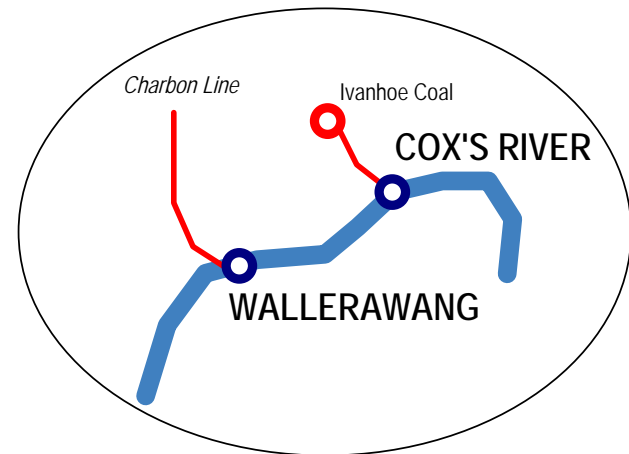

LINE	Western Main Line
SECTION	Parkes-Lithgow
PAGES	1451-1461

Home

Another Line

New South Wales CRN

Click stations to select

Reverse (E>W) Format