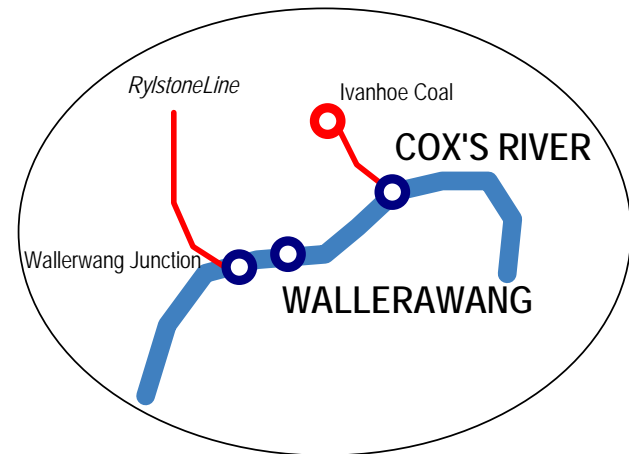

LINE	Western Main Line
SECTION	Parkes-Lithgow
PAGES	1450-1462

Home

Another Line

New South Wales CRN

Click stations to select

Reverse (E>W) Format