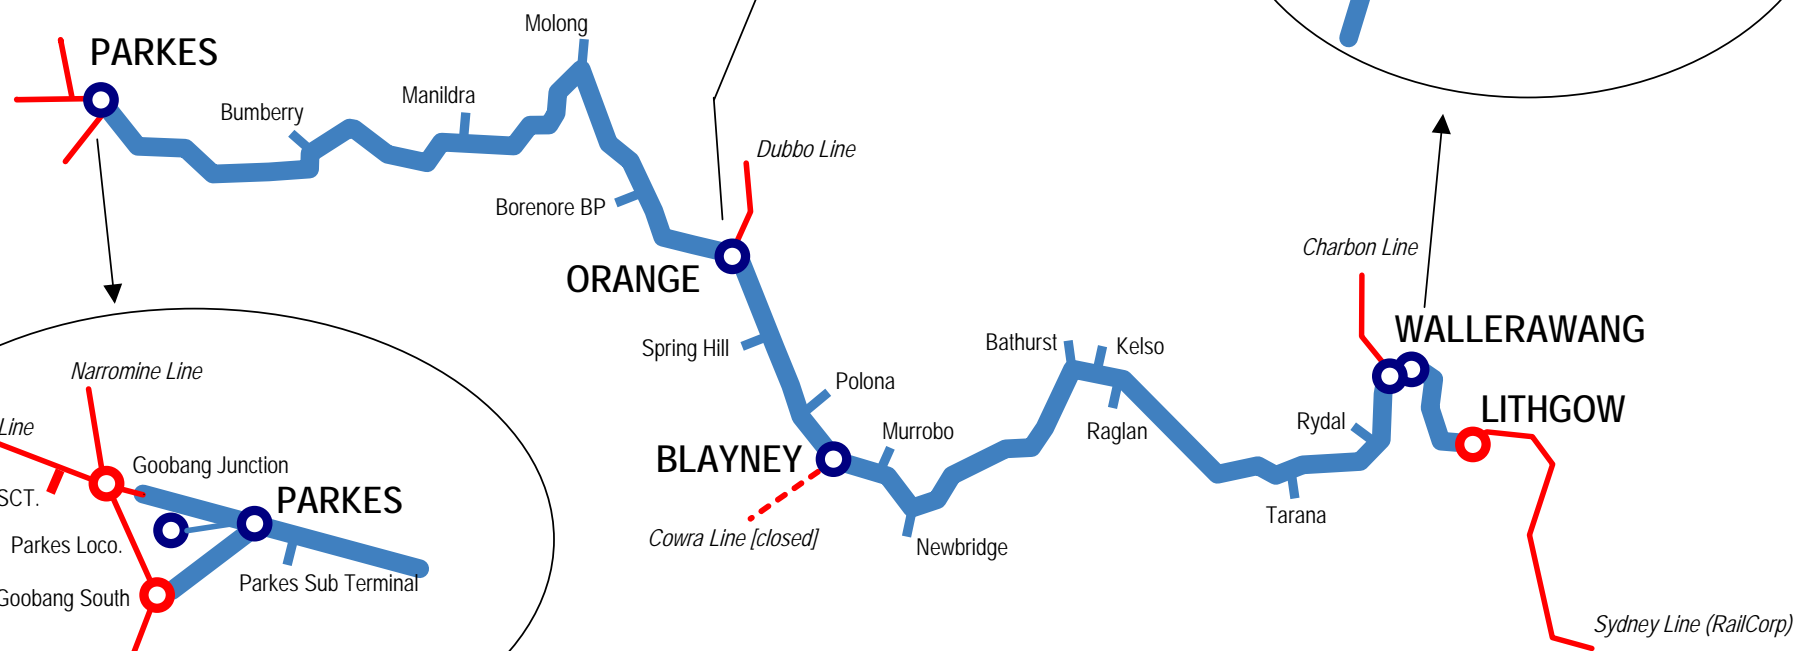

LINE	Western Main Line
SECTION	Parkes-Lithgow
PAGES	1451-1461

Home

Another Line

New South Wales CRN

Click stations to select

Reverse (E>W) Format