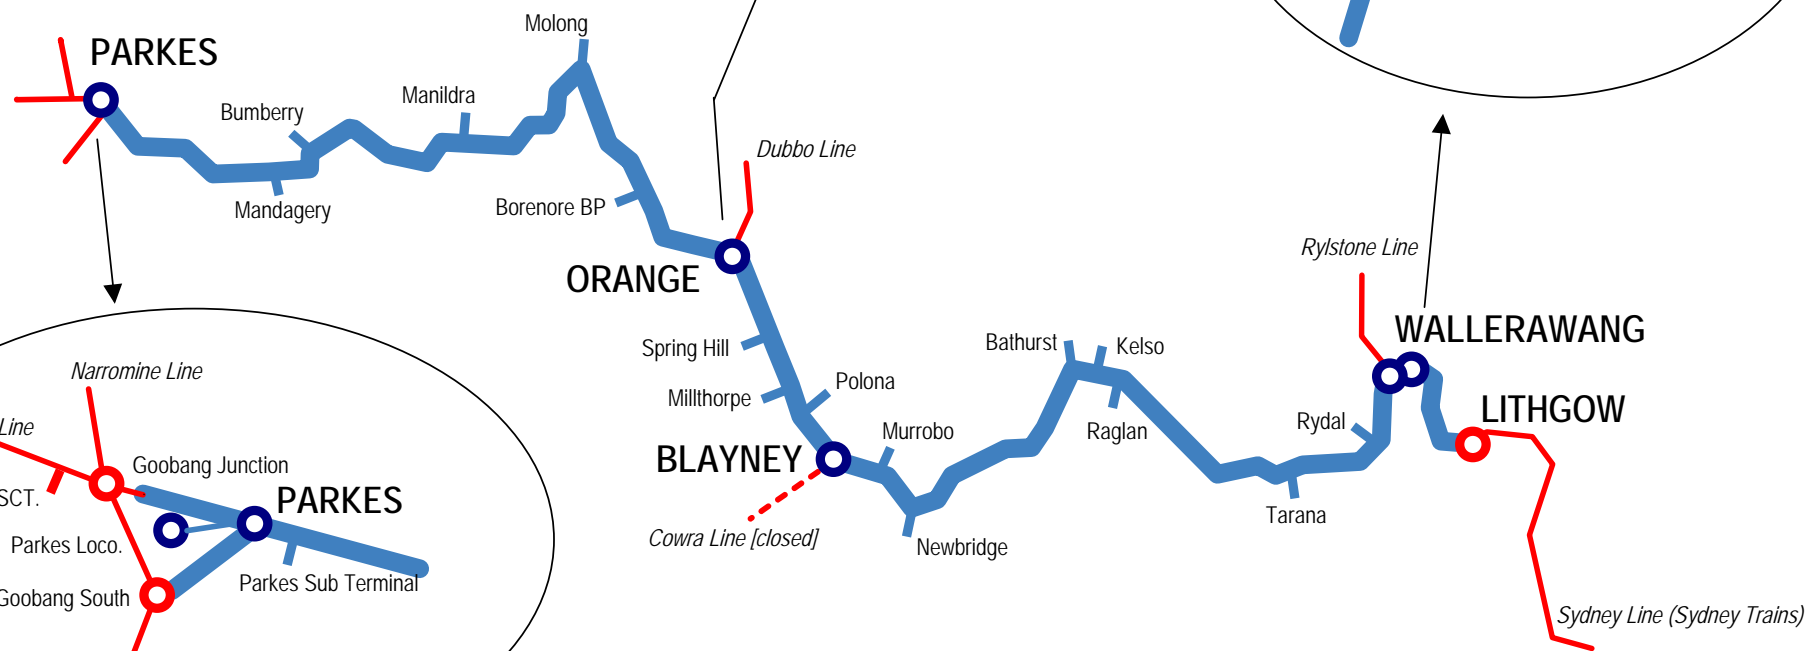

LINE	Western Main Line
SECTION	Parkes-Lithgow
PAGES	1450-1462

Home

Another Line

New South Wales CRN

Click stations to select

Reverse (E>W) Format