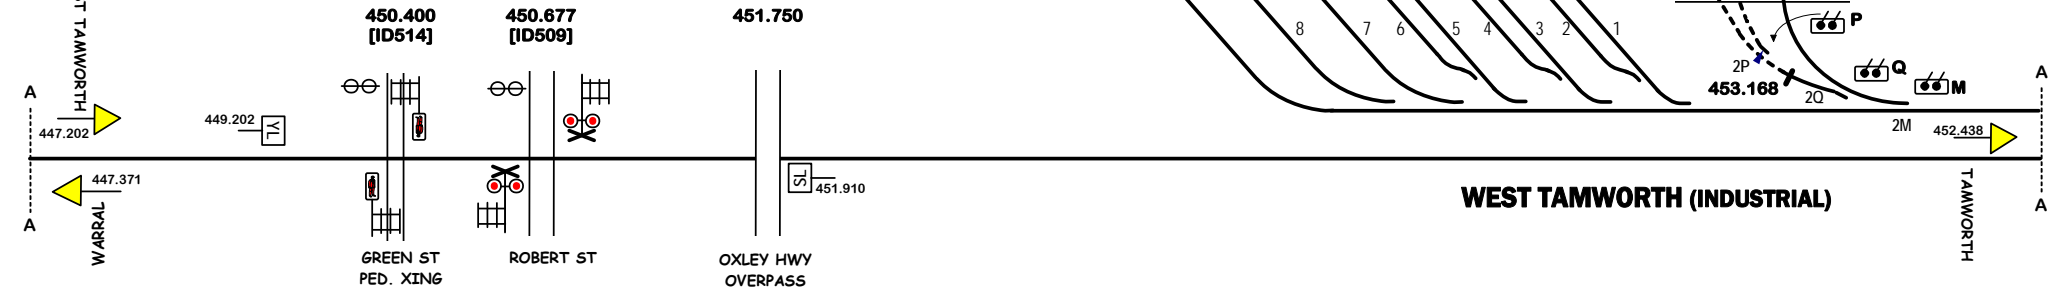

N1561

WARRAL

WEST TAMWORTH

© 2010 G F Vincent

STANDARD GAUGE TRACK
TAMWORTH - WALCHA ROAD

N1562