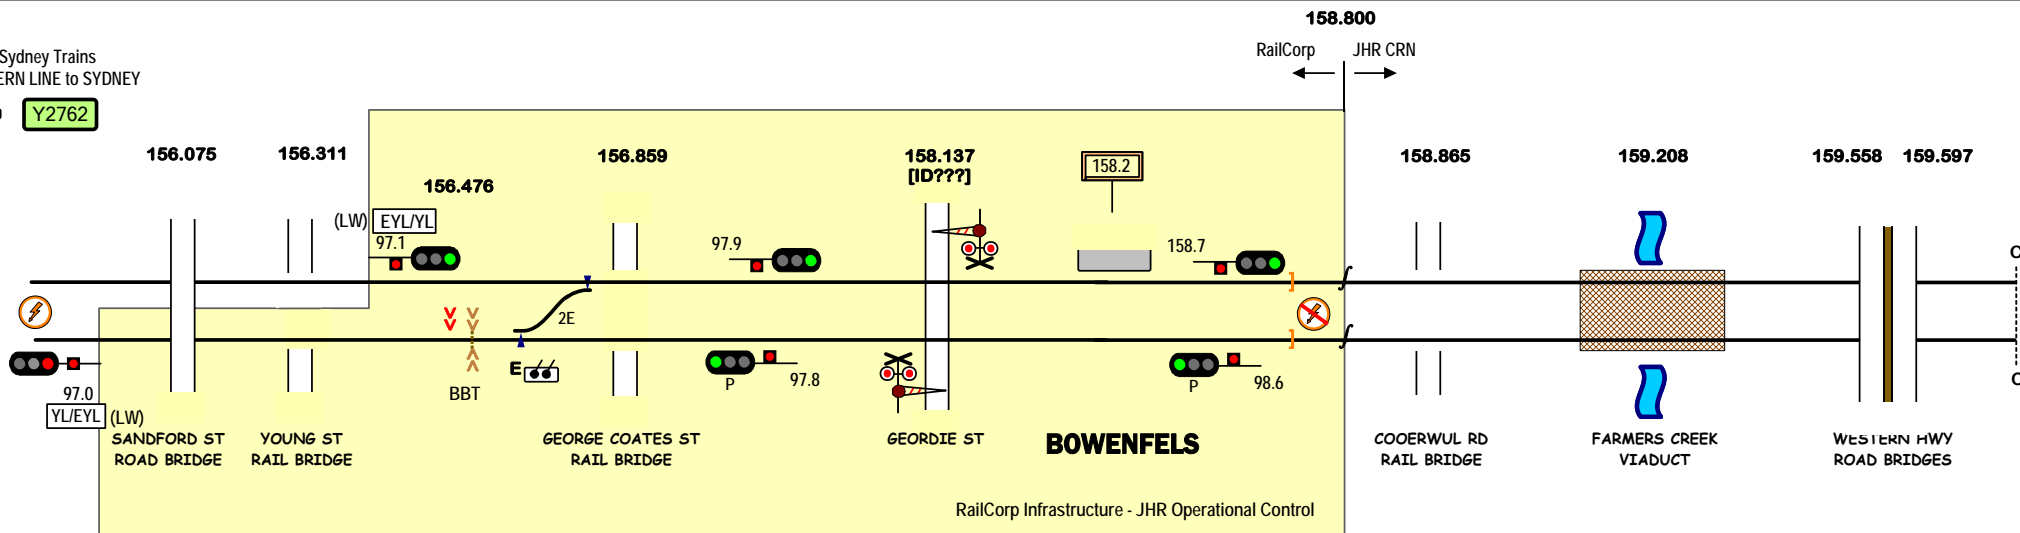

Sydney Trains
WESTERN LINE to SYDNEY

← Y2762

N1460 →
COX'S RIVER

Signal Locations

Home Support

© 2010 G F Vincent

STANDARD GAUGE TRACK
BOWENFELS - MARRANGAROO

N1461