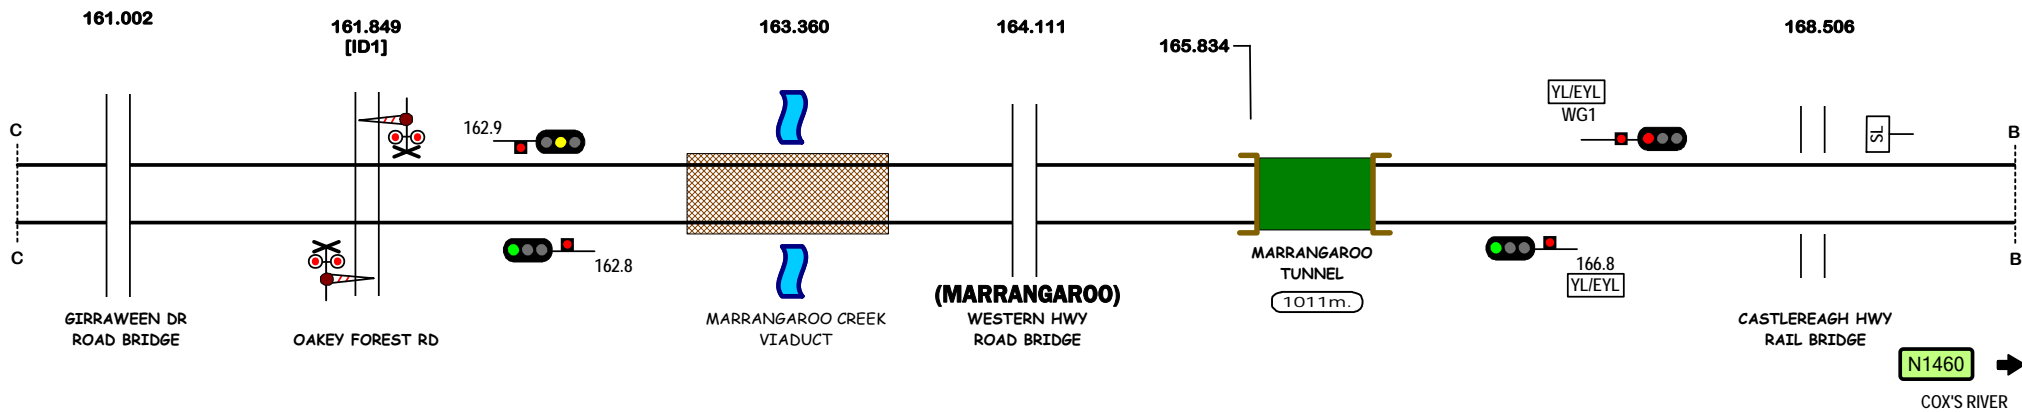

Sydney Trains
WESTERN LINE to SYDNEY

← Y2762

N1460 →
COX'S RIVER

Signal Locations

Home Support

© 2010 G F Vincent

STANDARD GAUGE TRACK
BOWENFELS - MARRANGAROO

N1461