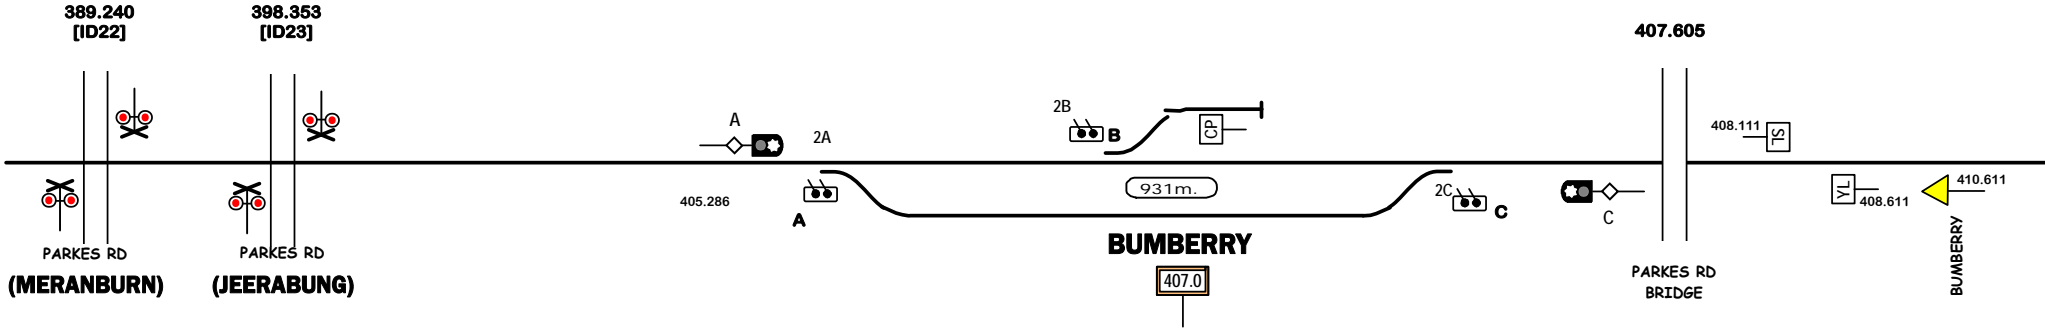

MANILDRA  
N1453 ←

**SHUNTING TRAINS**  
REMOVE KEY FROM  
DUPLIX LOCK BEFORE  
PASSING THIS BOARD

Signal Locations

Home Support

© 2010 G F Vincent

STANDARD GAUGE TRACK  
**BUMBERRY - PARKES SUB TERMINAL**

N1452