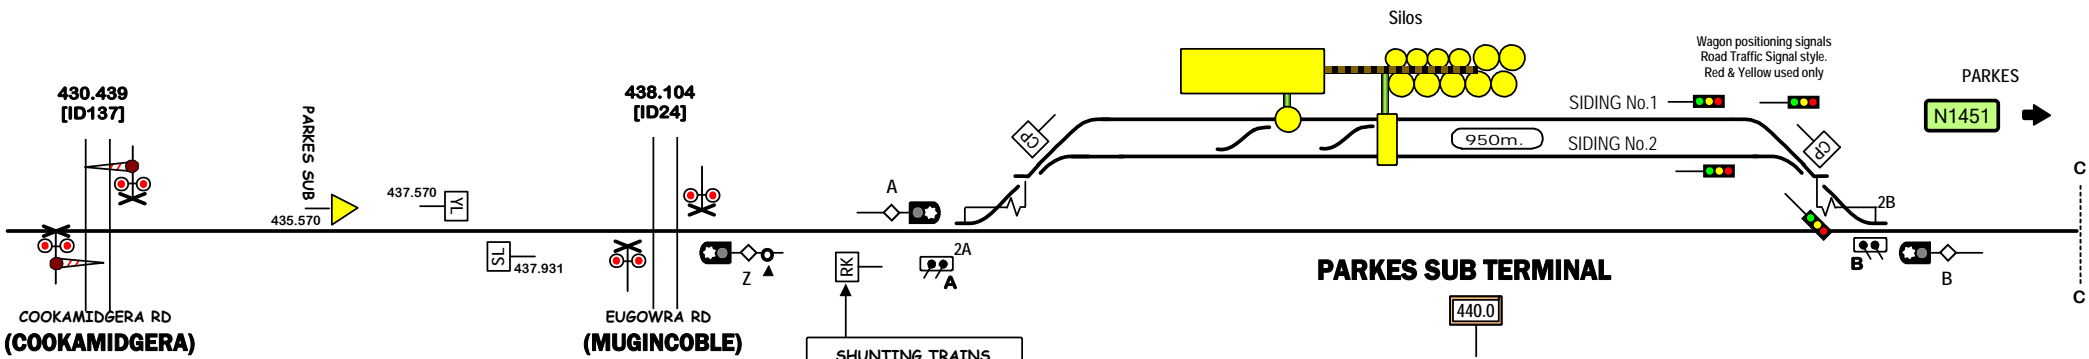

MANILDRA  
N1453 ←

**SHUNTING TRAINS**  
REMOVE KEY FROM  
DUPLIX LOCK BEFORE  
PASSING THIS BOARD

Signal Locations

Home Support

© 2010 G F Vincent

STANDARD GAUGE TRACK  
**BUMBERRY - PARKES SUB TERMINAL**

N1452