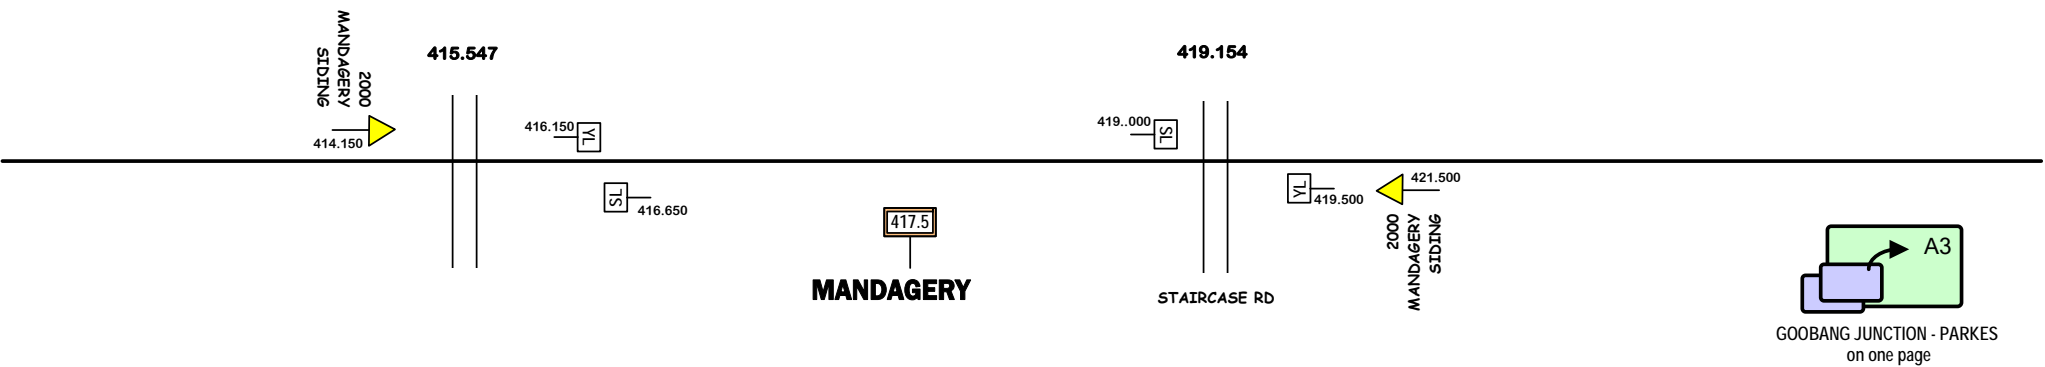

MANILDRA  
N1453 ←

**SHUNTING TRAINS**  
REMOVE KEY FROM  
DUPLIX LOCK BEFORE  
PASSING THIS BOARD

Signal Locations

Home Support

© 2010 G F Vincent

STANDARD GAUGE TRACK  
**BUMBERRY - PARKES SUB TERMINAL**