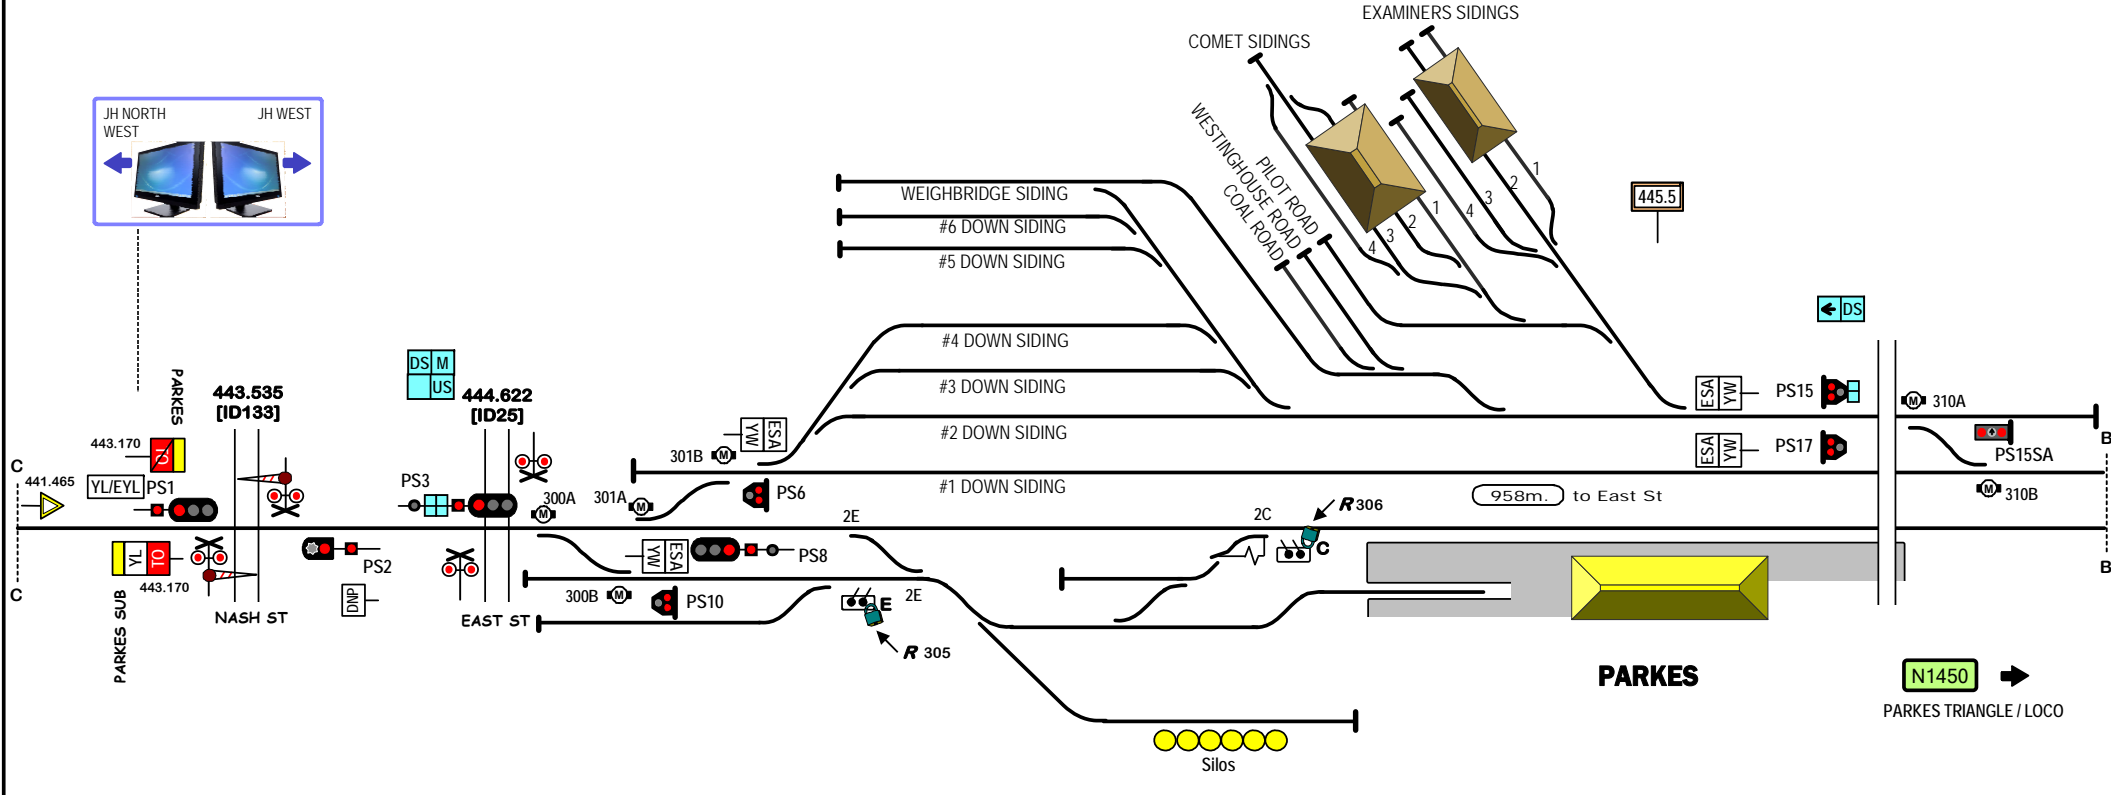

PARKES SUB TERMINAL

← N1452

GOOBANG JUNCTION - PARKES
on one page

Signal Locations	
Home	Support

© 2010 G F Vincent

STANDARD GAUGE TRACK
PARKES

N1451