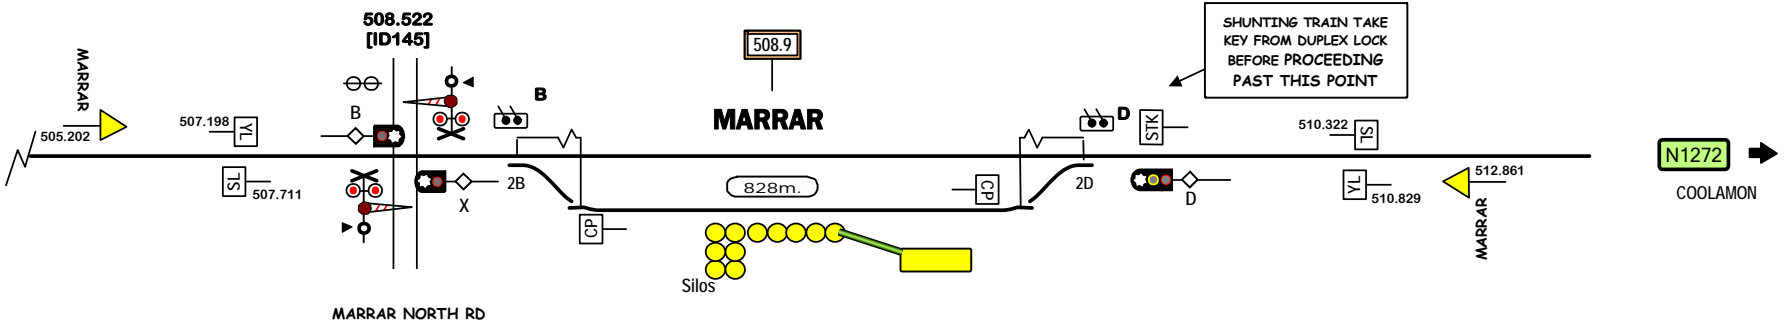

N259  
ARTC line  
SYDNEY-ALBURY  
← JUNEE

SHUNTING TRAIN TAKE  
KEY FROM DUPLEX LOCK  
BEFORE PROCEEDING  
PAST THIS POINT

Signal Locations  
Home Support

© 2010 G F Vincent

# STANDARD GAUGE TRACK JUNEE SUB TERMINAL - MARRAR

N1271