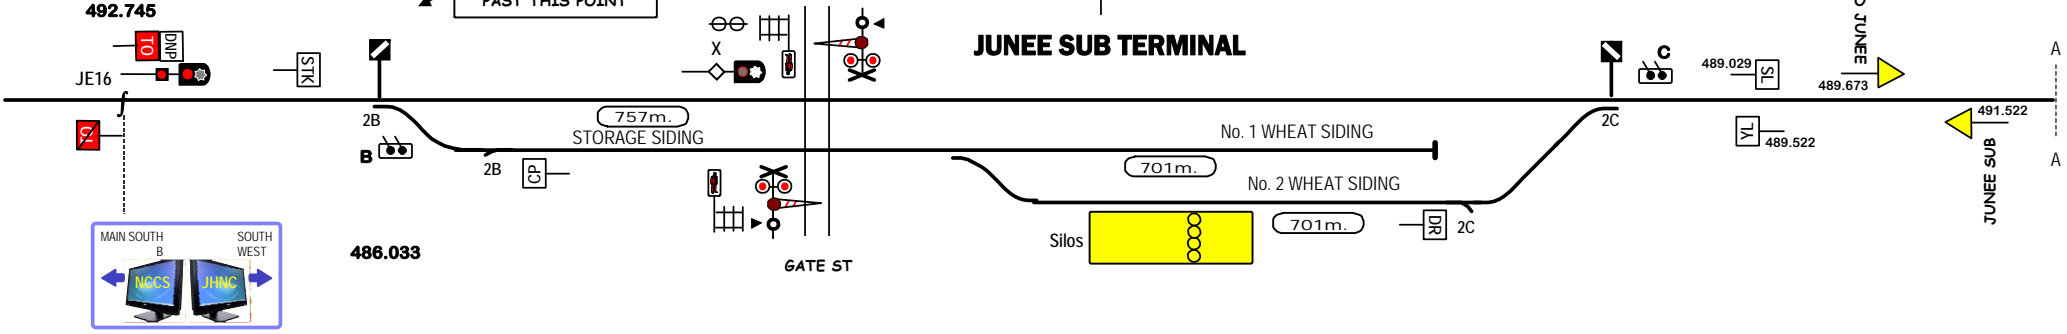

N259  
ARTC line  
SYDNEY-ALBURY  
← JUNEE

SHUNTING TRAIN TAKE  
KEY FROM DUPLEX LOCK  
BEFORE PROCEEDING  
PAST THIS POINT

Signal Locations  
Home Support

© 2010 G F Vincent

# STANDARD GAUGE TRACK JUNEE SUB TERMINAL - MARRAR

N1271