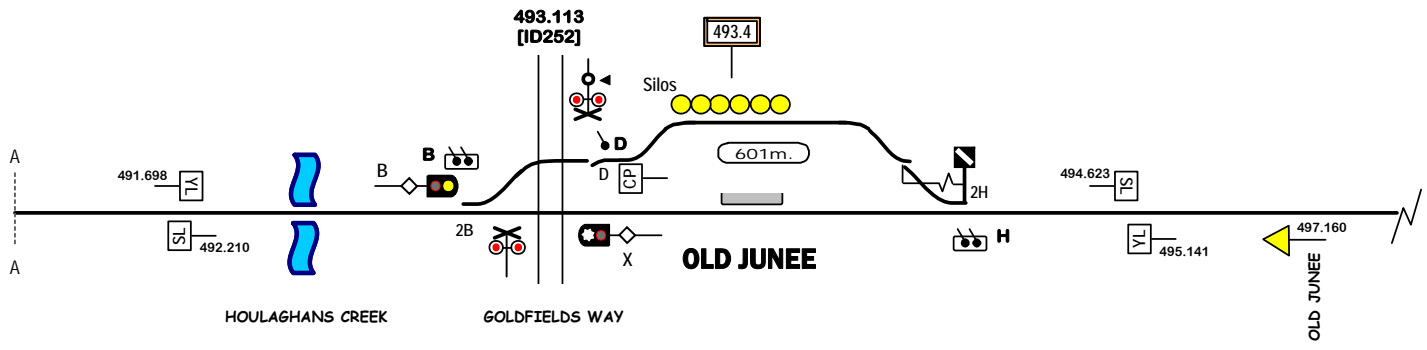

N259  
ARTC line  
SYDNEY-ALBURY  
← JUNEE

SHUNTING TRAIN TAKE  
KEY FROM DUPLEX LOCK  
BEFORE PROCEEDING  
PAST THIS POINT

Signal Locations  
Home Support

© 2010 G F Vincent

# STANDARD GAUGE TRACK JUNEE SUB TERMINAL - MARRAR

N1271