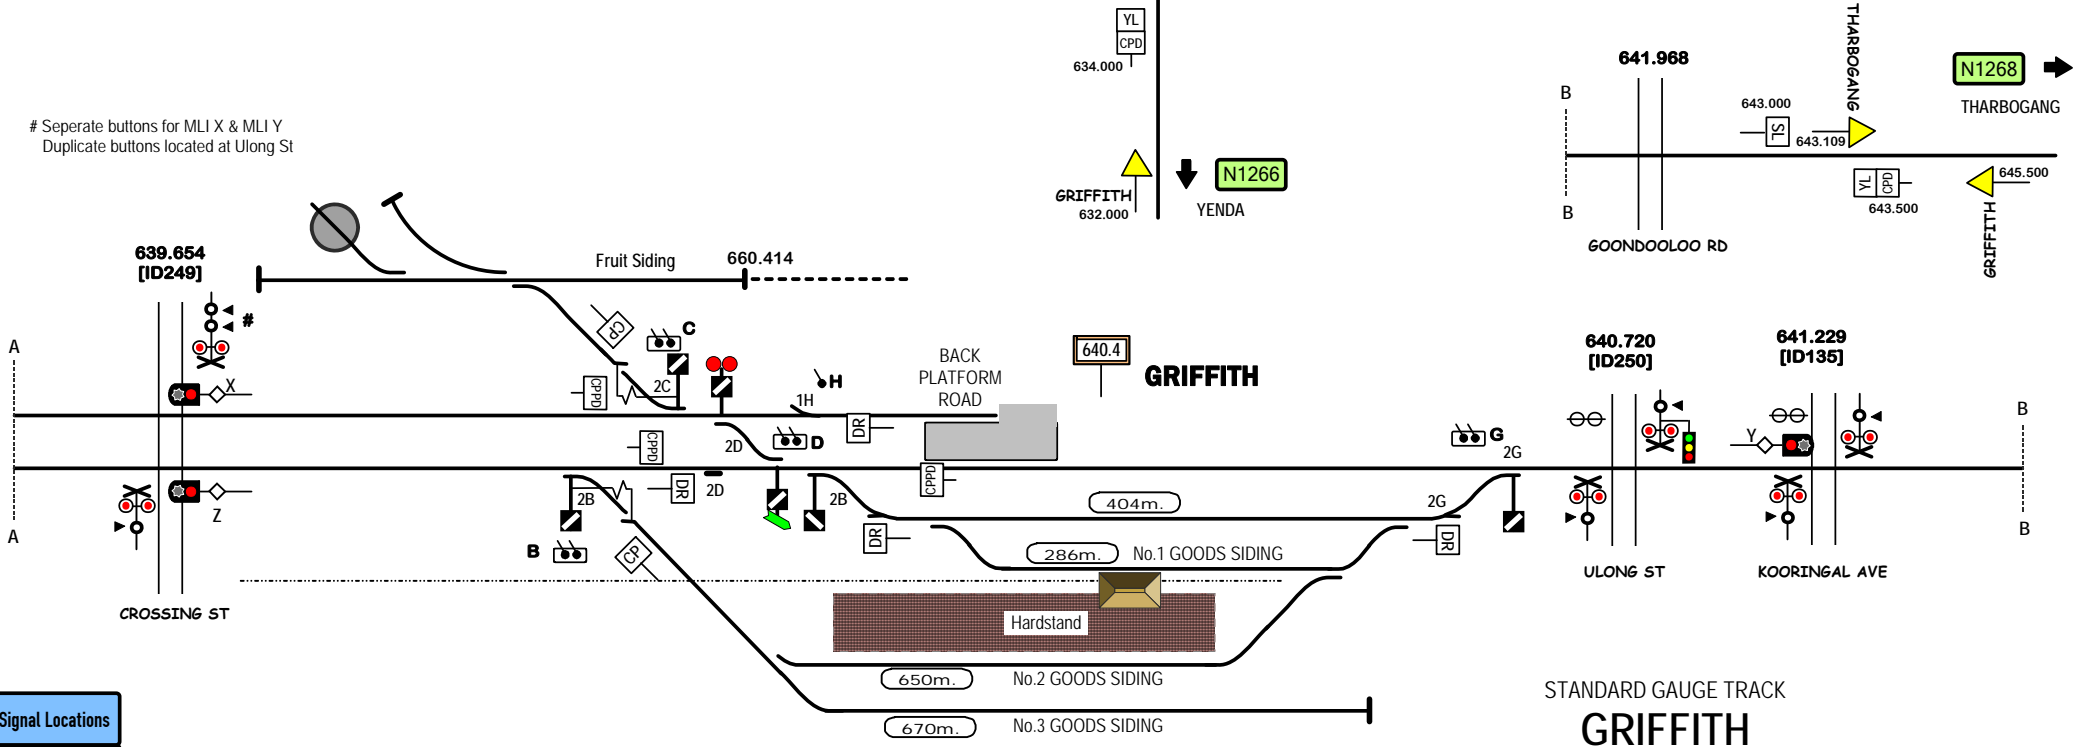

(YOOGALI)

Separate buttons for MLI X & MLI Y
Duplicate buttons located at Ulong St

STANDARD GAUGE TRACK
GRIFFITH

Signal Locations	
Home	Support

© 2010 G F Vincent

N1267