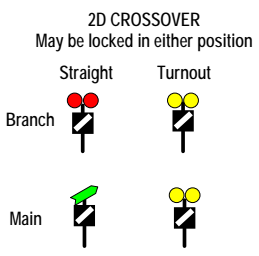

(YOOGALI)

Separate buttons for MLI X & MLI Y
Duplicate buttons located at Ulong St

STANDARD GAUGE TRACK
GRIFFITH

Signal Locations	
Home	Support

© 2010 G F Vincent

N1267