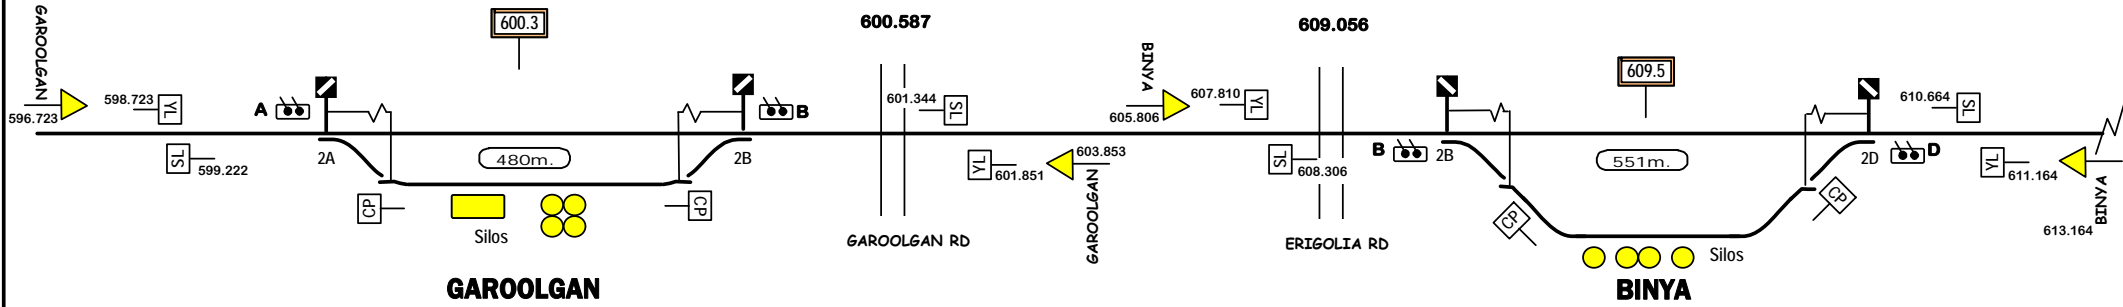

N1265

BARELLAN

N1267

GRIFFITH

Signal Locations

Home Support

© 2010 G F Vincent

STANDARD GAUGE TRACK
GAROOLGAN - YENDA

N1266