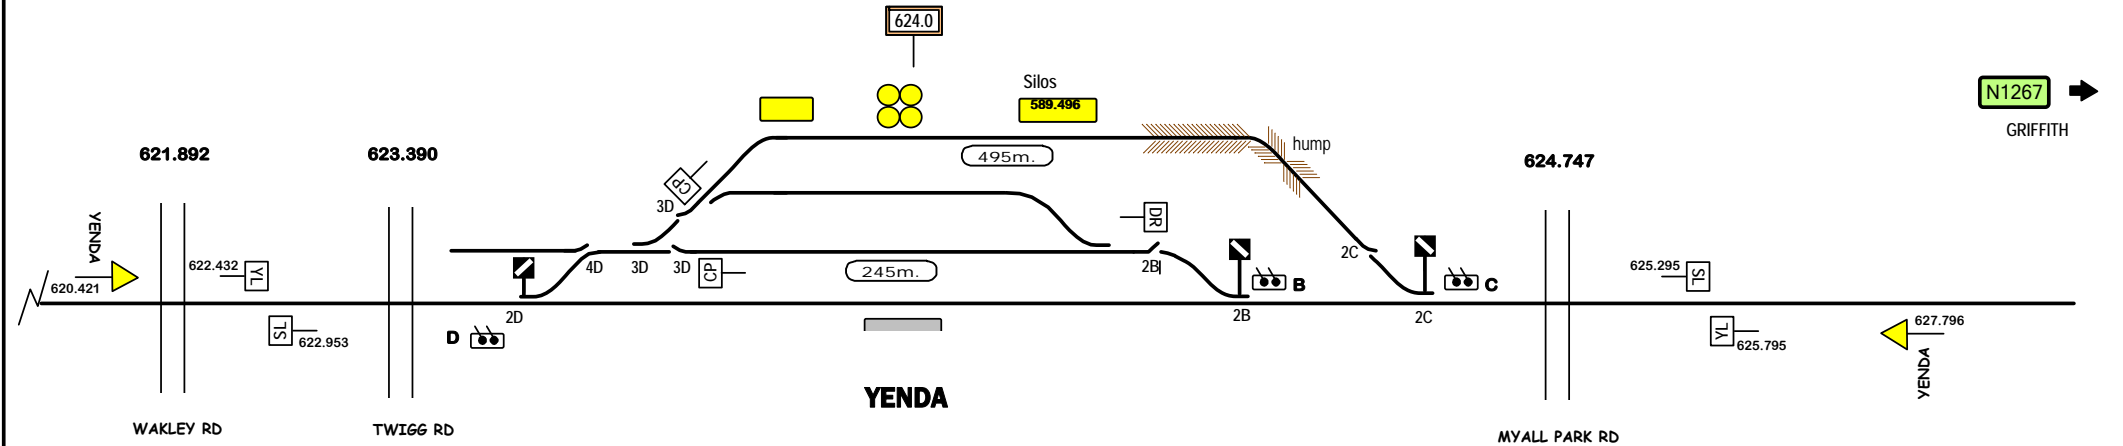

N1265

BARELLAN

N1267

GRIFFITH

Signal Locations

Home Support

© 2010 G F Vincent

STANDARD GAUGE TRACK
GAROOLGAN - YENDA

N1266