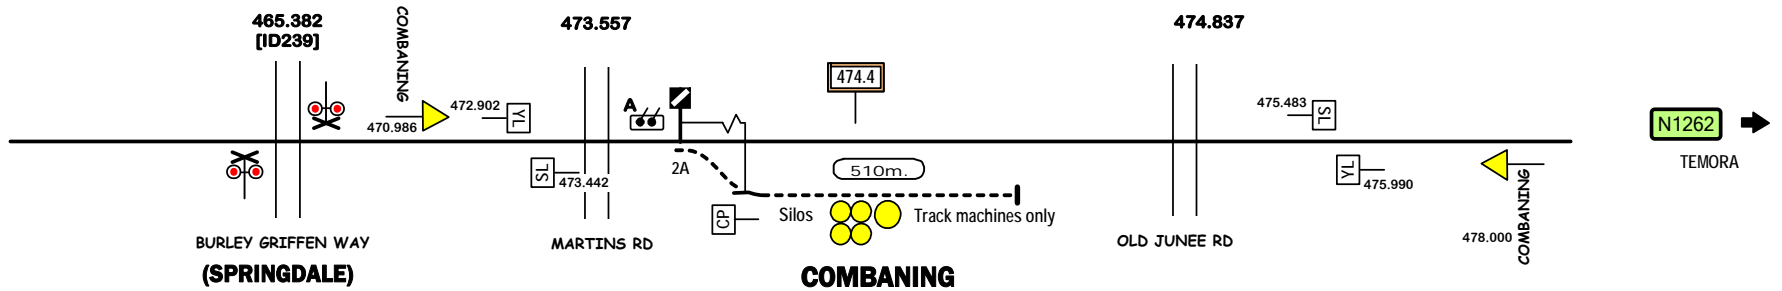

ARTC Lease  
 PARKES -  
 COOTAMUNDRA line  
 ← **N298**  
 STOCKINBINGAL

Signal Locations

Home Support

© 2010 G F Vincent

STANDARD GAUGE TRACK  
**STOCKINBINGAL AWB - COMBANING**

**N1261**