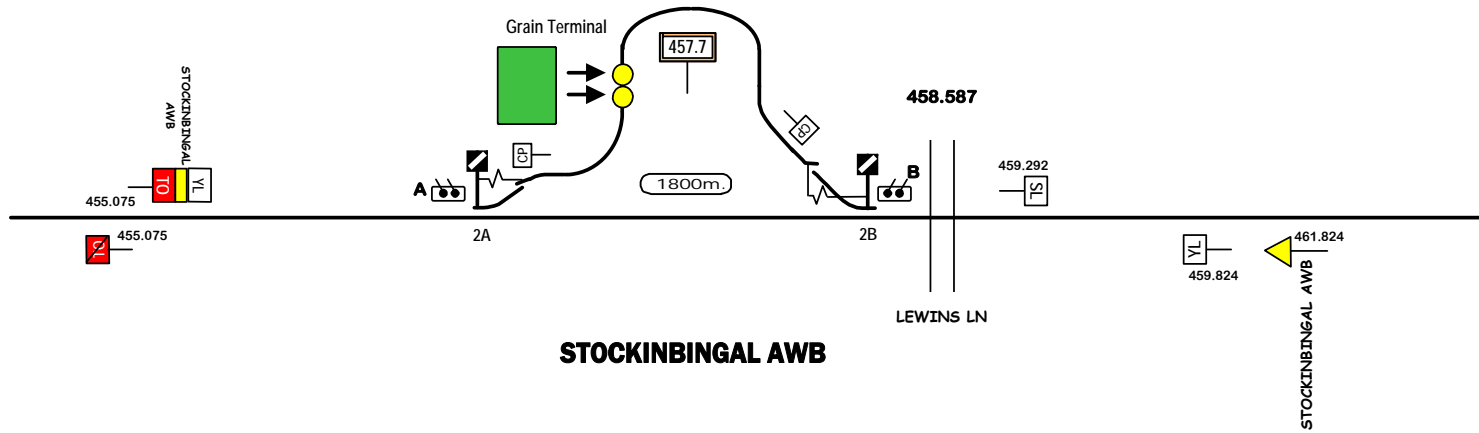

ARTC Lease  
 PARKES -  
 COOTAMUNDRA line  
 ← **N298**  
 STOCKINBINGAL

Signal Locations

Home Support

© 2010 G F Vincent

STANDARD GAUGE TRACK  
**STOCKINBINGAL AWB - COMBANING**

**N1261**