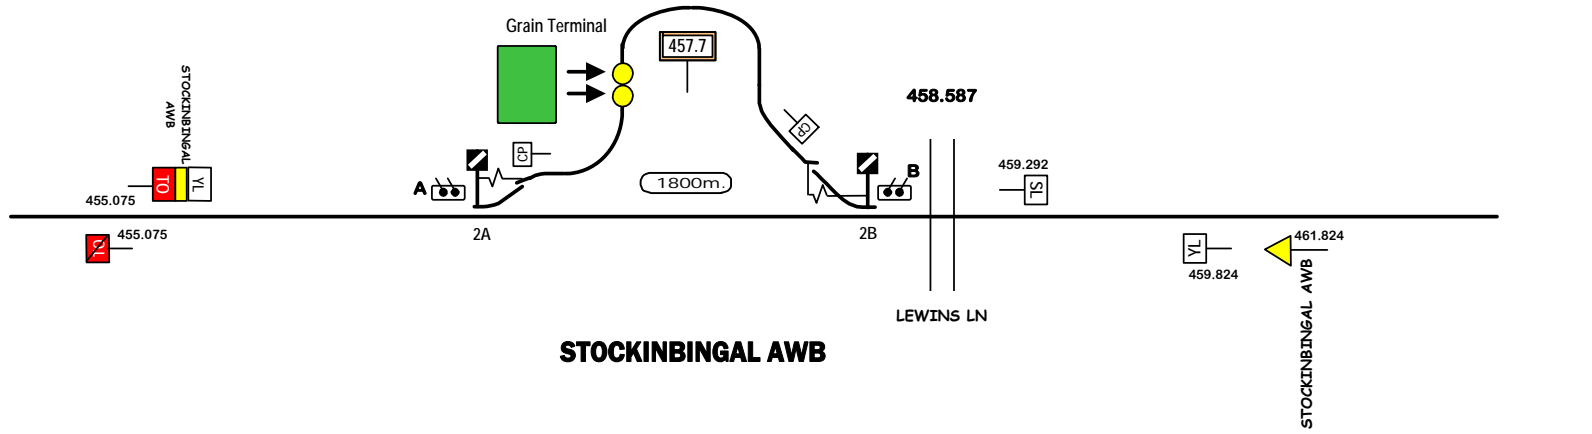

ARTC Lease
 PARKES -
 COOTAMUNDRA line
 ← **N418**
 STOCKINBINGAL

STOCKINBINGAL AWB

COMBANING

N1262 →
 TEMORA

Signal Locations

Home Support

© 2010 G F Vincent

STANDARD GAUGE TRACK
STOCKINBINGAL AWB - COMBANING

N1261