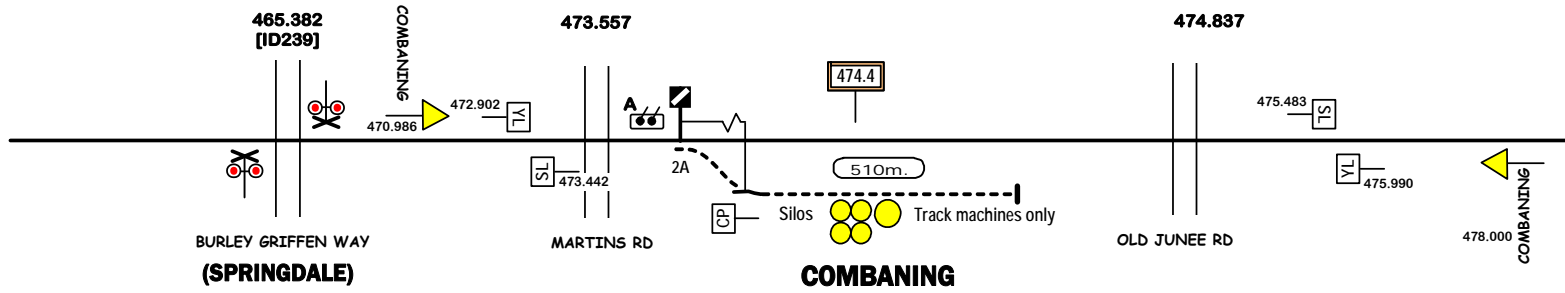

ARTC Lease
 PARKES -
 COOTAMUNDRA line
 ← **N418**
 STOCKINBINGAL

STOCKINBINGAL AWB

COMBANING

N1262 →
 TEMORA

Signal Locations

Home Support

© 2010 G F Vincent

STANDARD GAUGE TRACK
STOCKINBINGAL AWB - COMBANING

N1261