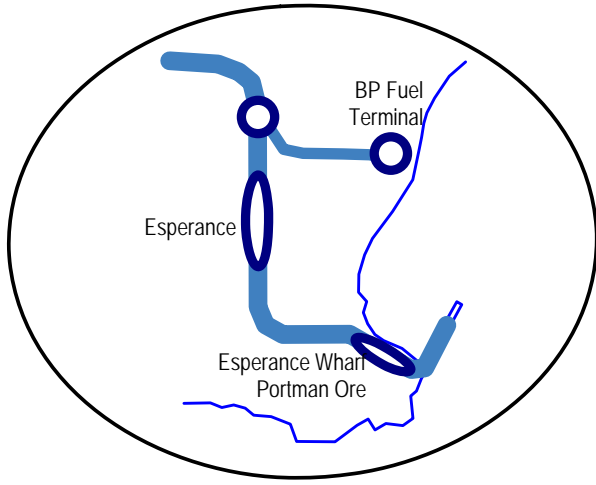

LINE	Esperance Line
SECTION	West Kalgoorlie South - Esperance
PAGES	1851 - 1859

Western Australia

Home

Another Line

Click stations to select

WEST KALGOORLIE SOUTH